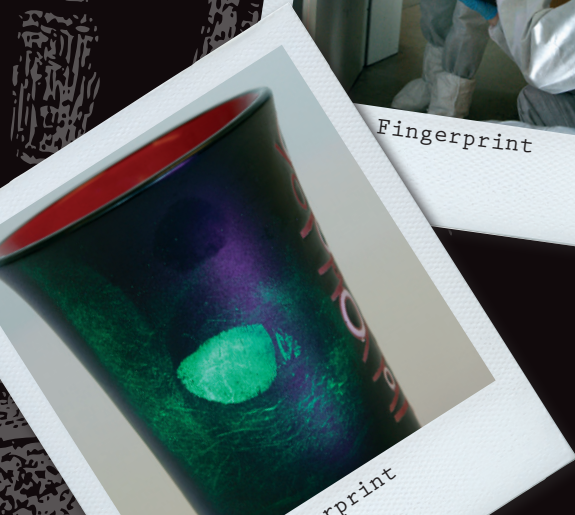

# MB ARIS

CSI AND FORENSIC LAB KIT

**OPTION 1: FULL MB Aris CRIME KIT (Article Number LI17)** Includes 4 lamps (1 UV-365nm, 1 Green-530nm, 1 Blue – 455nm, 1 Amber-590nm), 3 contrast goggles (red, orange, yellow), 1 UV protective goggles, 1 charging PSU, 1 external charger for wall outlet, 1 car charger, 2 extra batteries, 1 carrying case to fit all four lamps, forensic camera filter kit.

Fingerprint

Belt - Semen  
Light source:  
Labino MB Aris

Shirwear - Semen  
Light source:  
Labino MB Aris

Fingerprint

**OPTION 2: MB Aris SINGLE 530 (Article Number LI15)**  
 | Green-530nm lamp, | orange goggles, | charging PSU,  
 | external charger, | car charger, 2 extra batteries,  
 | carrying case, | forensic camera filter kit

**EASY  
TO  
OPERATE**

**OPTION 3: MB Aris SINGLE 590 (Article Number LI16)**  
 | Amber-590nm lamp, | red goggles, | charging PSU,  
 | external charger, | car charger, 2 extra batteries,  
 | carrying case, | forensic camera filter kit