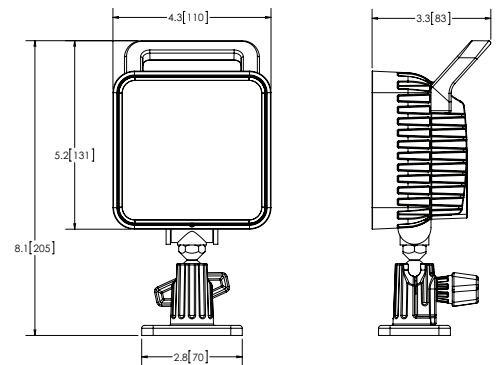

#### Features and Benefits

- Nine 3-watt LEDs
- Aluminium heatsink housing
- On/off switch
- Magnet mount available
- 360° stainless steel rotation axis
- Cigarette plug with on/off switch magnet version)
- Removable handle (reinforced nylon)
- Polycarbonate lens

Rotation axis

On/off switch

Magnet Mount

#### Dimensions