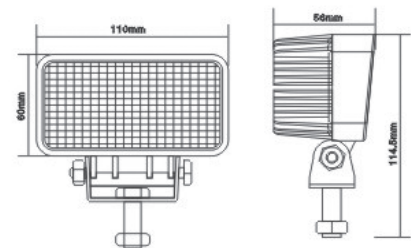

WORKLAMPS

EW2411 SERIES

Rectangular LED

EW2411 series worklamp offers the latest technology and the very brightest white light for your application. This LED model offers over 80,000 hours of maintenance free life expectancy with 750 lumen light output and IP67 ingress protection, making this LED worklamp the ideal choice for a wide variety of applications.

Models

PART NO.	VOLTAGE	AMPS	LUMENS	TYPE
EW2411	10-30	1.3	900	Flood

Features and Benefits

- Six 3-watt LEDs
- Aluminum heatsink housing
- Stainless steel mounting bracket
- Polycarbonate lens

Dimensions

Beam Pattern