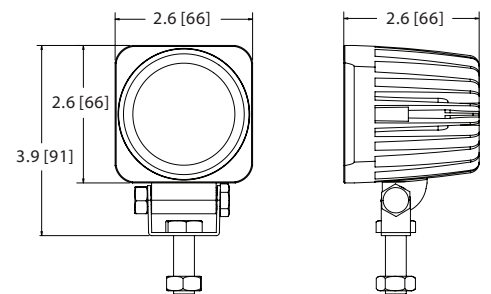

#### Models

PART NO.	VOLTAGE	AMPS	RAW LUMENS	EFFECTIVE LUMENS	TYPE
EW2401	12-24	0.9	600	550	Flood

#### Features and Benefits

- Four 3-watt LEDs
- Can be connected vertically or horizontally
- Magnesium alloy housing
- Steel mounting bracket
- Polycarbonate lens

#### Dimensions