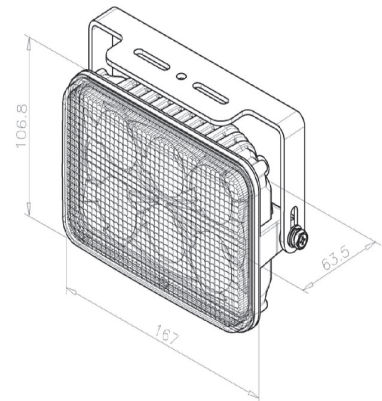

Dimensions