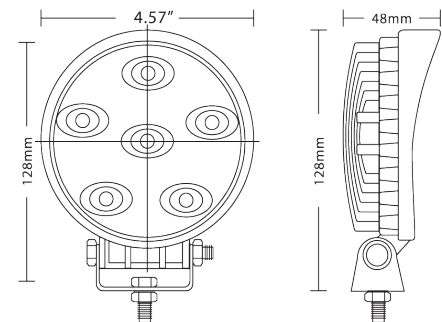

WORKLAMPS

E92004-E SERIES

Circular LED

The E92004-E worklamp offers high intensity 700 lumen light output makes this LED worklamp the ideal choice for a wide variety of applications. Features 12-24V operation.

Models

PART NO.	VOLTAGE	AMPS	LUMENS	TYPE
E92004-E	12-24V	1.1	700	Flood

Features and Benefits

- Six 3-watt LEDs
- Aluminum heatsink housing
- Acrylic lens

Dimensions

Beam Pattern