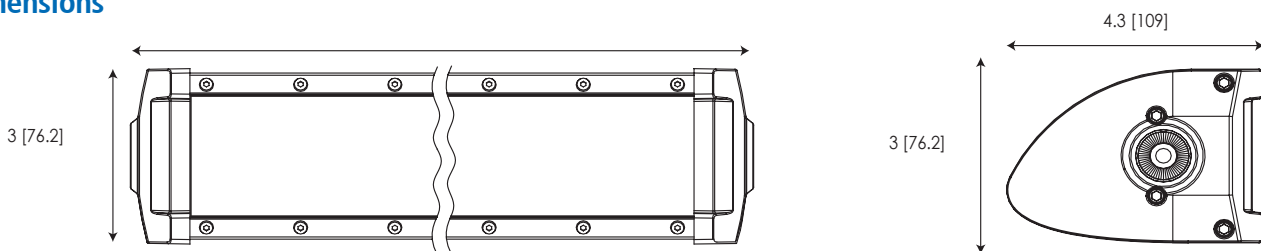

Dimensions

+44 (0)113 237 5340 | sales@eccogroup.com

www.eccoesg.com

Part of ECCO SAFETY GROUP™