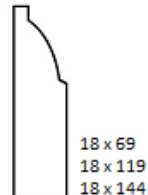

MDF Mouldings

Ovolo

All widths & thicknesses are finished sizes in millimetres. Skirting, architrave & dado rail are all available in 4.4m lengths. Windowboard available in a 3.66m length.