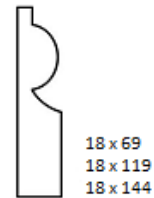

MDF Mouldings

Torus

All widths & thicknesses are finished sizes in millimetres. Skirting, architrave & dado rail are all available in 4.4m lengths. Windowboard available in a 3.66m length.