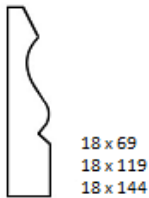

MDF Mouldings

Ogee