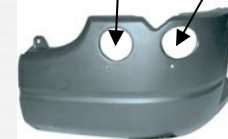

SCA135
BUMPER CORNER - LH
*WITH UNDER FLAP