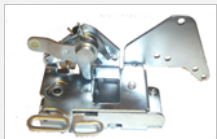

SCA076
INTERNAL DOOR HANDLE - RH

SCA078
DOOR LOCK - RH

SCA085
WIPER LINK ROD - RH

SCA081
WINDOW REGULATOR - RH
MANUAL

SCA073
DOOR HANDLE - RH

SCA087
HEADER TANK /
EXPANSION TANK

SCA075
DOOR BARREL & KEY
SET - RH & LH