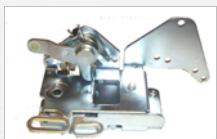

SCA078
DOOR LOCK - RH