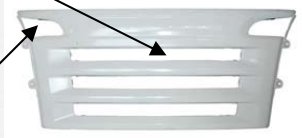

SCA182
LOWER GRILL