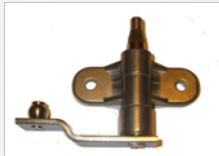

SCA097
SPOT & FOG LAMP
*BLUE - RH

SCA098
SPOT & FOG LAMP
*BLUE - LH

SCA094
BULB HOLDER - LH & RH

SCA093
WIRING LOOM - RH

SCA093
WIRING LOOM - LH

SCA072
FUEL CAP Ø80MM
SCREW TYPE

SCA083
WINDSCREEN SPINDLE- RH