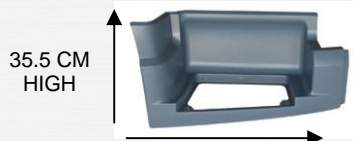

35.5 CM
HIGH

63.5 CM LONG

DAF065
PLASTIC STEP SURROUND – RH
(12-15 TONNES)

DAF069
METAL TRADE
PLATE – RH & LH
(12-18 TONNES)

DAF069
METAL TRADE
PLATE – LH & RH
(12-18 TONNES)

35.5 CM
HIGH

63.5 CM LONG

DAF066
PLASTIC STEP SURROUND – LH
(12-15 TONNES)