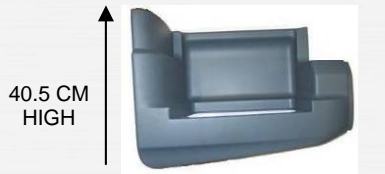

35.5 CM
HIGH

63.5 CM LONG

DAF065
PLASTIC STEP SURROUND – RH
(12-15 TONNES)

DAF069
METAL TRADE
PLATE – RH & LH
(12-18 TONNES)

DAF069
METAL TRADE
PLATE – LH & RH
(12-18 TONNES)

35.5 CM
HIGH

63.5 CM LONG

DAF066
PLASTIC STEP SURROUND – LH
(12-15 TONNES)