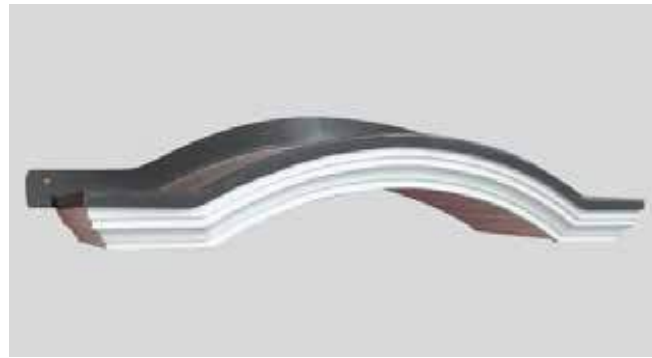

Sennon cove

- Standard Gallows or Corbels provided
- Concealed soffit fittings
- Full fitting instructions supplied
- Easy to fit

Slate Grey

GRP roof colours:

- In addition to the standard colours shown, we can provide products to any BS or RAL colour.
- UV stabilisers are added to the gel coat finishes to minimise colour degradation.
- Colour fastness figures are available on request.