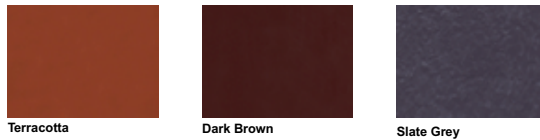

GRP roof colours:

- In addition to the standard colours shown, we can provide products to any BS or RAL colour.
- UV stabilisers are added to the gel coat finishes to minimise colour degradation.
- Colour fastness figures are available on request.