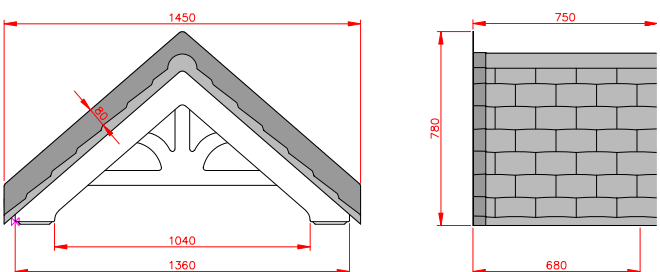

GRP roof colours:

- In addition to the standard colours shown, we can provide products to any BS or RAL colour.
- UV stabilisers are added to the gel coat finishes to minimise colour degradation.
- Colour fastness figures are available on request.