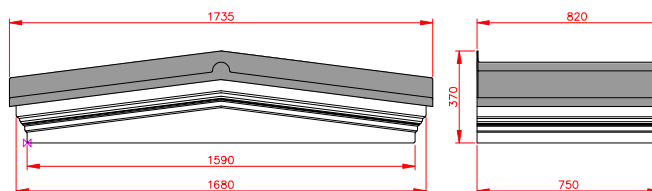

GRP roof colours:

- In addition to the standard colours shown, we can provide products to any BS or RAL colour.
- UV stabilisers are added to the gel coat finishes to minimise colour degradation.
- Colour fastness figures are available on request.