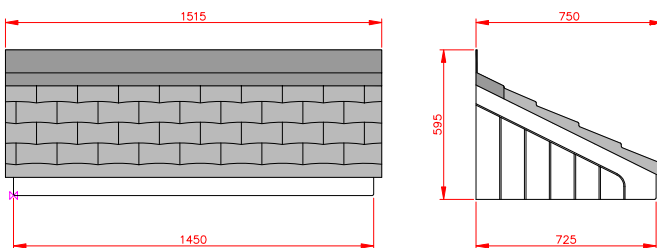

Looe

- Standard Gallows or Corbels provided
- Other sizes available on request
- Concealed soffit fittings
- GRP or Traditional roof
- Full fitting instructions supplied
- Easy to fit

Terracotta

Dark Brown