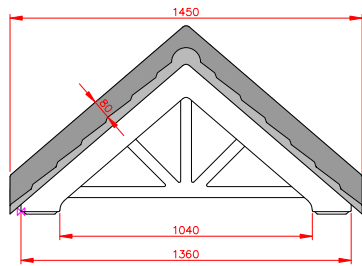

Truro

- Standard Gallows or Corbels provided
- Other sizes available on request
- Concealed soffit fittings
- GRP or Traditional roof
- Full fitting instructions supplied
- Easy to fit

GRP roof colours:

- In addition to the standard colours shown, we can provide products to any BS or RAL colour.
- UV stabilisers are added to the gel coat finishes to minimise colour degradation.
- Colour fastness figures are available on request.