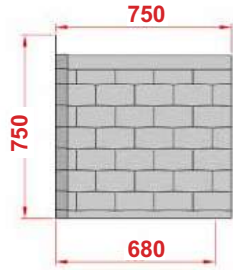

GRP CANOPIES

CANOPYPRODUCTS
— QUALITY IS OUR TRADITION —

Canopies

A wide range of factory made and fully assembled flat, open and closed duo-pitch, single and double mono-pitch models are available in a wide variety of styles and colours.