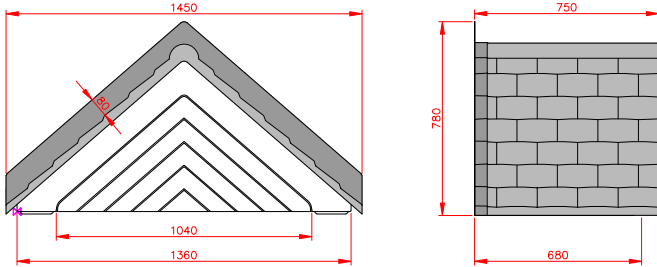

Charlestown

- Standard Gallows or Corbels provided
- Other sizes available on request
- Concealed soffit fittings
- GRP or Traditional roof
- Full fitting instructions supplied
- Easy to fit

GRP roof colours: