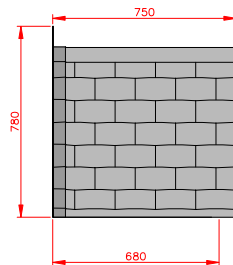

Falmouth

- Standard Gallows or Corbels provided
- Other sizes available on request
- Concealed soffit fittings
- GRP or Traditional roof
- Full fitting instructions supplied
- Easy to fit

GRP roof colours:

- In addition to the standard colours shown, we can provide products to any BS or RAL colour.
- UV stabilisers are added to the gel coat finishes to minimise colour degradation.
- Colour fastness figures are available on request.