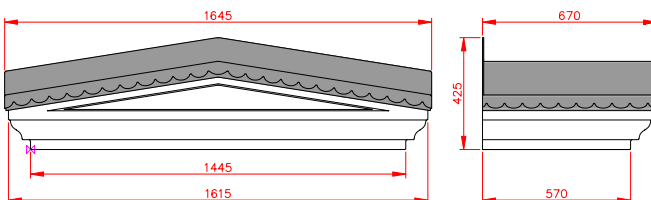

Polperro

- Standard Gallows or Corbels provided
- Other sizes available on request
- Concealed soffit fittings
- Full fitting instructions supplied
- Easy to fit

Slate Grey

GRP roof colours:

- In addition to the standard colours shown, we can provide products to any BS or RAL colour.
- UV stabilisers are added to the gel coat finishes to minimise colour degradation.
- Colour fastness figures are available on request.