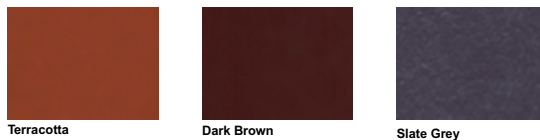

GRP roof colours:

- In addition to the standard colours shown, we can provide products to any BS or RAL colour.
- UV stabilisers are added to the gel coat finishes to minimise colour degradation.
- Colour fastness figures are available on request.