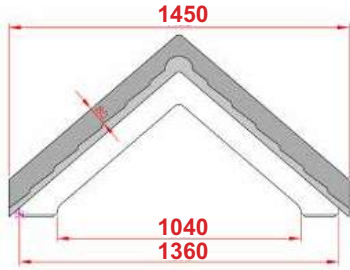

GRP CANOPIES

CANOPYPRODUCTS
— QUALITY IS OUR TRADITION —

Canopies

A wide range of factory made and fully assembled flat, open and closed duo-pitch, single and double mono-pitch models are available in a wide variety of styles and colours.