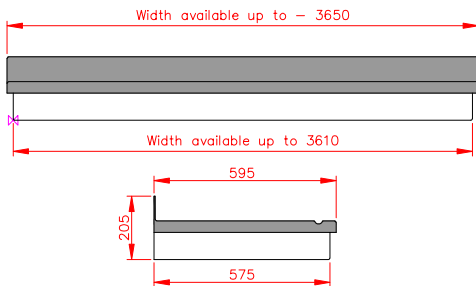

Mevagissey

- Standard Gallows or Corbels provided
- Other sizes available on request
- Concealed soffit fittings
- Full fitting instructions supplied
- Easy to fit

Slate Grey

GRP roof colours:

- In addition to the standard colours shown, we can provide products to any BS or RAL colour.
- UV stabilisers are added to the gel coat finishes to minimise colour degradation.
- Colour fastness figures are available on request.