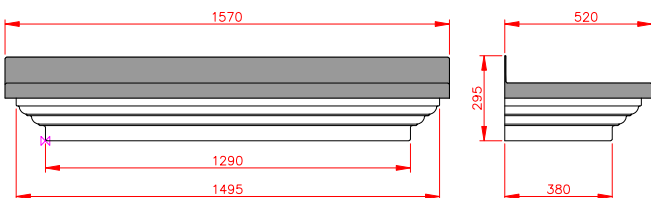

GRP roof colours:

- In addition to the standard colours shown, we can provide products to any BS or RAL colour.
- UV stabilisers are added to the gel coat finishes to minimise colour degradation.
- Colour fastness figures are available on request.