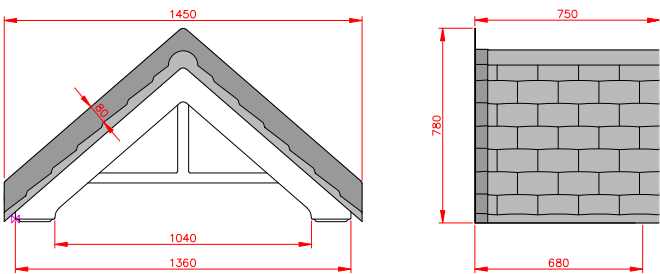

GRP roof colours:

- In addition to the standard colours shown, we can provide products to any BS or RAL colour.
- UV stabilisers are added to the gel coat finishes to minimise colour degradation.
- Colour fastness figures are available on request.