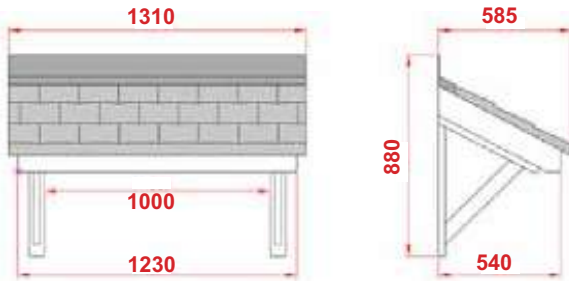

GRP roof colours:

- In addition to the standard colours shown, we can provide products to any BS or RAL colour.
- UV stabilisers are added to the gel coat finishes to minimise colour degradation.
- Colour fastness figures are available on request.