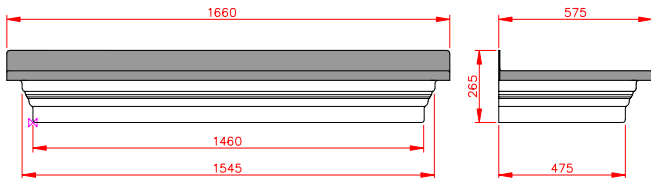

GRP roof colours:

- In addition to the standard colours shown, we can provide products to any BS or RAL colour.
- UV stabilisers are added to the gel coat finishes to minimise colour degradation.
- Colour fastness figures are available on request.