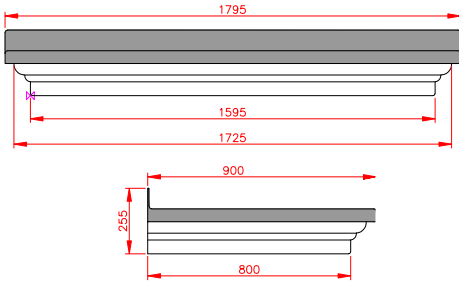

Mevagissey

- Standard Gallows or Corbels provided
- Other sizes available on request
- Concealed soffit fittings
- Full fitting instructions supplied
- Easy to fit

GRP roof colours:

- In addition to the standard colours shown, we can provide products to any BS or RAL colour.
- UV stabilisers are added to the gel coat finishes to minimise colour degradation.
- Colour fastness figures are available on request.