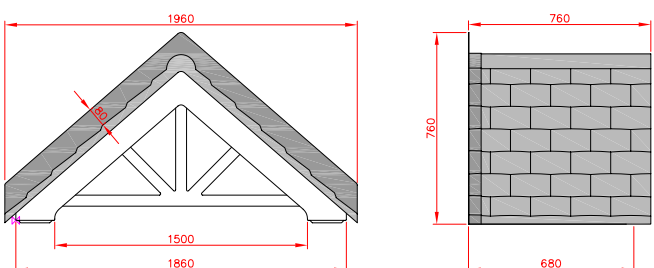

GRP roof colours:

- In addition to the standard colours shown, we can provide products to any BS or RAL colour.
- UV stabilisers are added to the gel coat finishes to minimise colour degradation.
- Colour fastness figures are available on request.