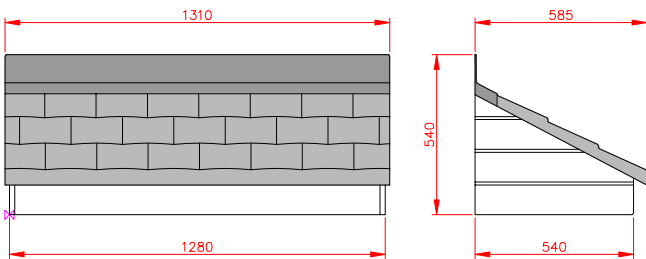

GRP roof colours:

- In addition to the standard colours shown, we can provide products to any BS or RAL colour.
- UV stabilisers are added to the gel coat finishes to minimise colour degradation.
- Colour fastness figures are available on request.