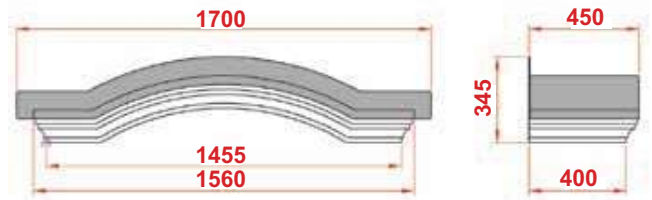

GRP roof colours:

- In addition to the standard colours shown, we can provide products to any BS or RAL colour.
- UV stabilisers are added to the gel coat finishes to minimise colour degradation.
- Colour fastness figures are available on request.