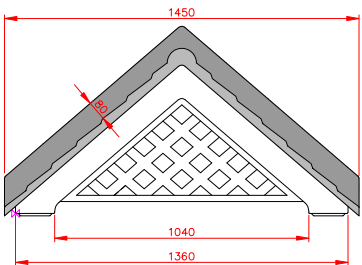

Falmouth

- Standard Gallows or Corbels provided
- Other sizes available on request
- Concealed soffit fittings
- GRP or Traditional roof
- Full fitting instructions supplied
- Easy to fit

GRP roof colours:

- In addition to the standard colours shown, we can provide products to any BS or RAL colour.
- UV stabilisers are added to the gel coat finishes to minimise colour degradation.
- Colour fastness figures are available on request.