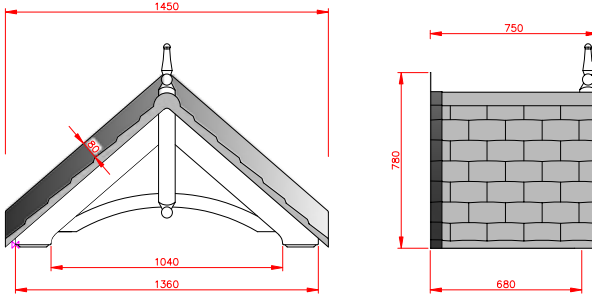

GRP roof colours:

- In addition to the standard colours shown, we can provide products to any BS or RAL colour.
- UV stabilisers are added to the gel coat finishes to minimise colour degradation.
- Colour fastness figures are available on request.