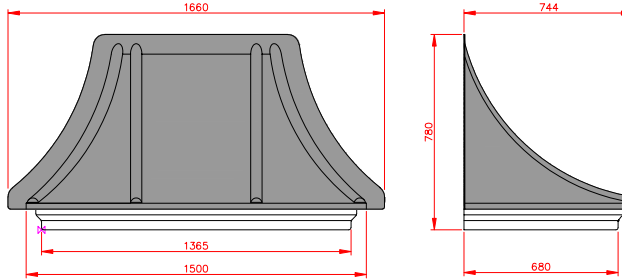

GRP roof colours:

- In addition to the standard colours shown, we can provide products to any BS or RAL colour.
- UV stabilisers are added to the gel coat finishes to minimise colour degradation.
- Colour fastness figures are available on request.