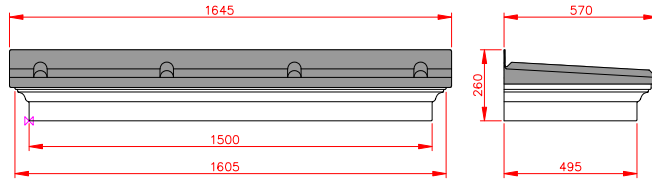

GRP roof colours:

- In addition to the standard colours shown, we can provide products to any BS or RAL colour.
- UV stabilisers are added to the gel coat finishes to minimise colour degradation.
- Colour fastness figures are available on request.