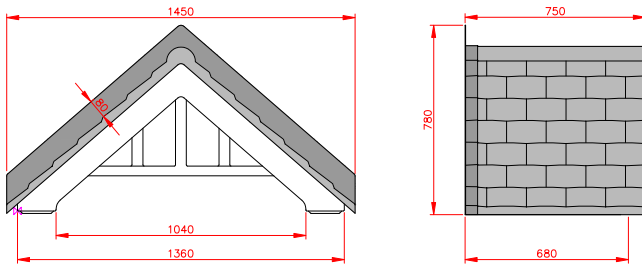

Sidmouth

- Standard Gallows or Corbels provided
- Other sizes available on request
- Concealed soffit fittings
- GRP or Traditional roof
- Full fitting instructions supplied
- Easy to fit

Terracotta

Dark Brown