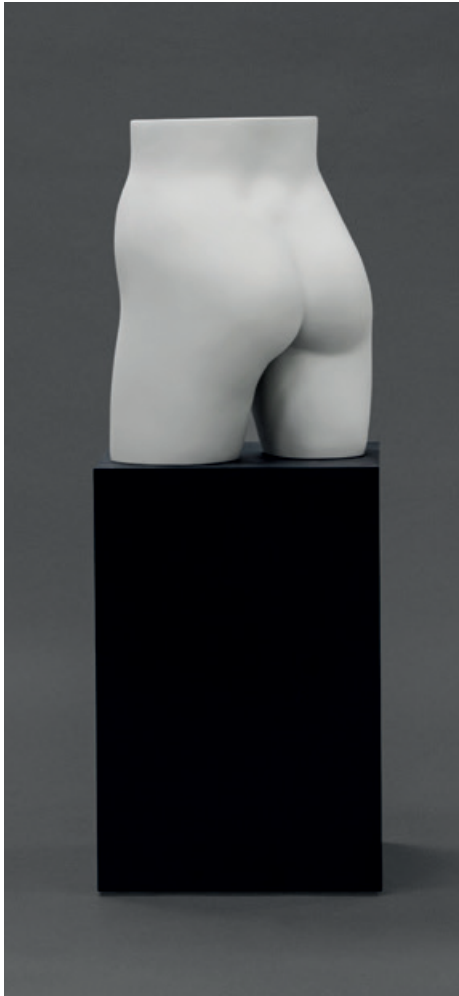

EC3 5

EC3 6

| | UK/Europe | USA |
|---------------|------------------|------------|
| Height | 185cm | 6'1" |
| Clothing size | 16/44 | 14 |
| Bust | 104cm | 41" |
| Waist | 84cm | 33" |
| Hips | 109cm | 43" |
| Shoe size | 6/39 | 8.5 |

ECL

ECL

| | UK/Europe | USA |
|------------|------------------|------------|
| Height | 110cm | 33" |
| Hip | 109cm | 43" |
| Inside leg | 81cm | 32" |
| Shoe size | 6/39 | 8.5 |

C6

C6

C7

| | | |
|----------------------|------------------|------------|
| C6 Brief form | UK/Europe | USA |
| Height | 44cm | 17.5" |
| Hip | 109cm | 43" |
| C7 Bra Form | UK/Europe | USA |
| Height | 36cm | 14" |
| Bust | 104cm | 41" |