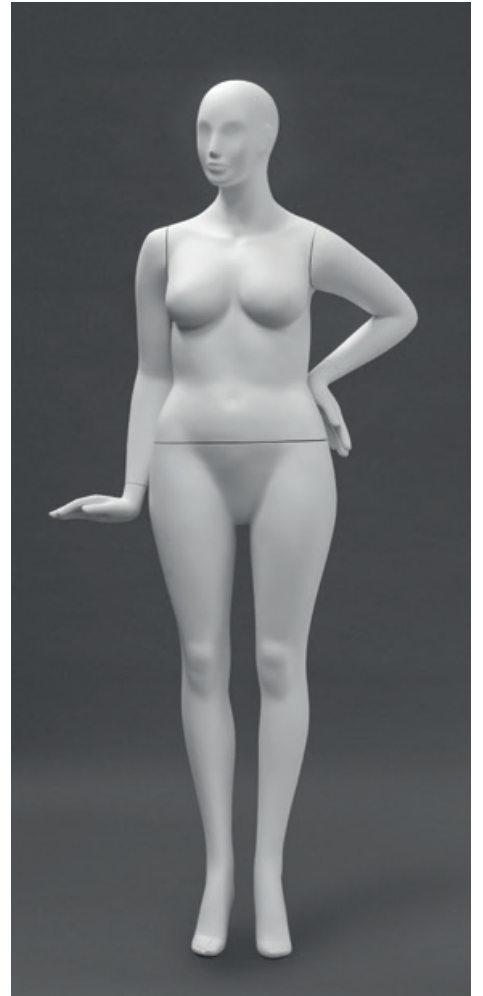

EC3 5

EC3 6

| | UK/Europe | USA |
|---------------|------------------|------------|
| Height | 185cm | 6'1" |
| Clothing size | 16/44 | 14 |
| Bust | 104cm | 41" |
| Waist | 84cm | 33" |
| Hips | 109cm | 43" |
| Shoe size | 6/39 | 8.5 |

EC3S

| | UK/Europe | USA |
|-------------|------------------|------------|
| Height | 140cm | 55" |
| Seat Height | 50cm | 20" |
| Depth | 55cm | 22" |
| Bust | 104cm | 41" |
| Hip | 109cm | 43" |
| Shoe Size | 6/39 | 8.5 |

CURVACEOUS

Accessories

EC4

C5

EC4C

| EC4 | UK/Europe | USA |
|--------------------|------------------|------------|
| Bust without stand | 95cm | 37.5" |
| Bust with stand | 185cm | 6'1" |
| Clothing size | 16/44 | 14 |
| Bust | 104cm | 41" |
| Waist | 84cm | 33" |
| Hips | 109cm | 43" |

| C5 | UK/Europe | USA |
|--------------------|------------------|------------|
| Bust without stand | 73cm | 29" |
| Bust with stand | 163cm | 64" |
| Clothing size | 16/44 | 14 |
| Bust | 104cm | 41" |
| Waist | 84cm | 33" |
| Hips | 109cm | 43" |