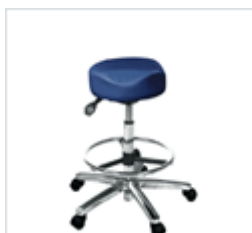

HAN9750 £240

operator tub chair

HAN9720 £220

operator tub chair with foot rest

HAN9730 £240

shaped ergonomic tub stool

HAN9800 £175

shaped ergonomic tub stool with foot rest

HAN9810 £195

shaped ergonomic tub stool with arm torso

HAN9860 £255

shaped ergonomic tub stool with arm torso & foot rest

HAN9870 £275

shaped ergonomic tub chair

HAN9830 £255

shaped ergonomic tub chair with foot rest