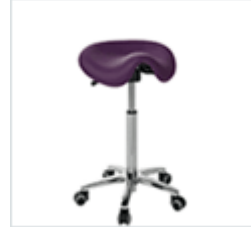

medi saddle

HAN9510 £195