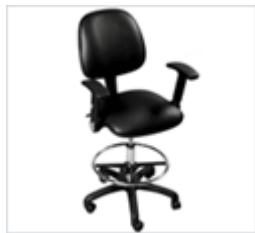

## Traditional Seats

practitioner chair with foot rest

HAN9100 £135

practitioner chair with foot rest & arms (pair)

HAN9110 £165