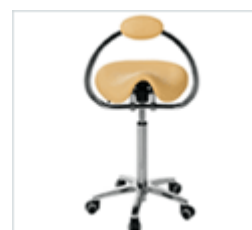

medi saddle stool with lumbar motion support

HAN9520 £305