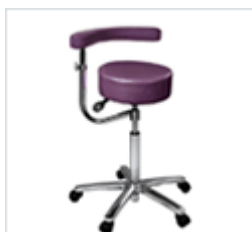

### Tub Seats

operator tub stool

HAN9700 £140

operator tub stool with foot rest

HAN9710 £160

operator tub stool with arm torso

HAN9740 £220

operator tub stool with arm torso & foot rest

HAN9750 £240

operator tub chair

HAN9720 £220

operator tub chair with foot rest

HAN9730 £240

shaped ergonomic tub stool

HAN9800 £175

shaped ergonomic tub stool with foot rest