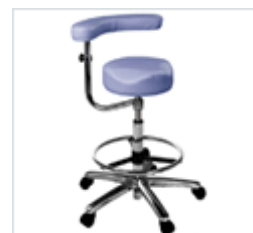

HAN9750 £240

operator tub chair

HAN9720 £220

operator tub chair with foot rest

HAN9730 £240

shaped ergonomic tub stool

HAN9800 £175

shaped ergonomic tub stool with foot rest

HAN9810 £195

shaped ergonomic tub stool with arm torso

HAN9860 £255

shaped ergonomic tub stool with arm torso & foot rest

HAN9870 £275

shaped ergonomic tub chair

HAN9830 £255

shaped ergonomic tub chair with foot rest