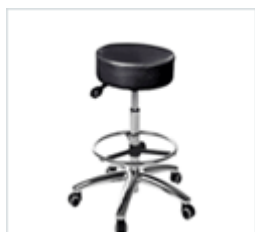

operator tub stool with foot rest

HAN9710 £160