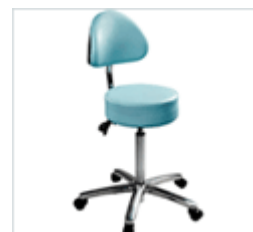

operator tub chair

HAN9720 £220