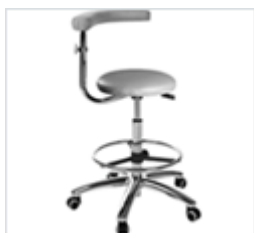

### General Seats

operator stool-black base

HAN9200 £85

operator stool with foot rest-black base

HAN9210 £105

operator stool

HAN9250 £100

operator stool with foot rest

HAN9230 £120

operator stool with arm torso

HAN9270 £180

operator stool with arm torso & foot rest

HAN9280 £200

operator chair

HAN9240 £120

operator chair with foot rest