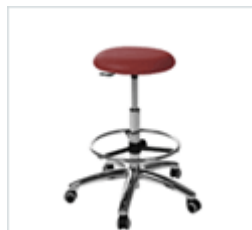

### General Seats

operator stool-black base

HAN9200 £85

operator stool with foot rest-black base

HAN9210 £105

operator stool

HAN9250 £100

operator stool with foot rest

HAN9230 £120

operator stool with arm torso

HAN9270 £180

operator stool with arm torso & foot rest

HAN9280 £200

operator chair

HAN9240 £120

operator chair with foot rest