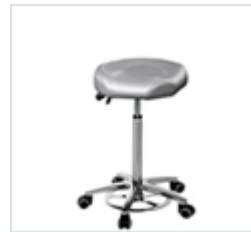

## Surgeons Foot Operated Seats

saddle with foot operated height control

HAN9480 £250

tilting saddle with foot operated height control

HAN9490 £280

surgeons saddle with foot operated height control

HAN9500 £325