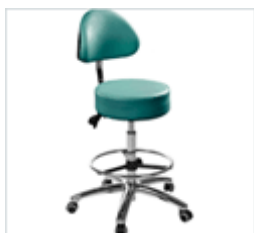

### Tub Seats

operator tub stool

HAN9700 £140

operator tub stool with foot rest

HAN9710 £160

operator tub stool with arm torso

HAN9740 £220

operator tub stool with arm torso & foot rest

HAN9750 £240

operator tub chair

HAN9720 £220

operator tub chair with foot rest

HAN9730 £240

shaped ergonomic tub stool

HAN9800 £175

shaped ergonomic tub stool with foot rest