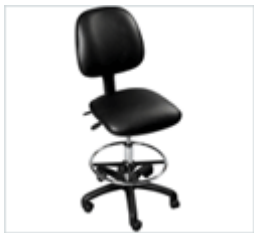

## Traditional Seats

practitioner chair with foot rest

HAN9100 £135

practitioner chair with foot rest & arms (pair)

HAN9110 £165