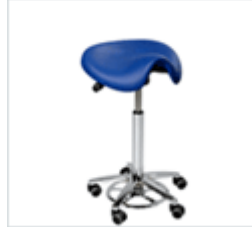

## Saddle Seats

saddle stool

HAN9420 £120

tilting saddle stool

HAN9430 £150

saddle with foot operated height control

HAN9480 £250

tilting saddle with foot operated height control

HAN9490 £280

saddle stool with arm torso support

HAN9440 £250

saddle chair with back

HAN9450 £230

saddle chair with back & arm torso support

HAN9460 £330

surgeons saddle with foot operated height control