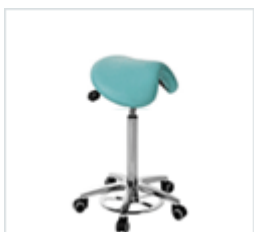

## Traditional Seats

practitioner chair with foot rest

HAN9100 £135

practitioner chair with foot rest & arms (pair)

HAN9110 £165

## Surgeons Foot Operated Seats

saddle with foot operated height control

HAN9480 £250

tilting saddle with foot operated height control

HAN9490 £280

surgeons saddle with foot operated height control

HAN9500 £325