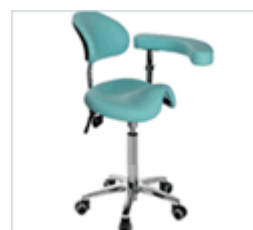

medi saddle with back & arm torso support

HAN9560 £375