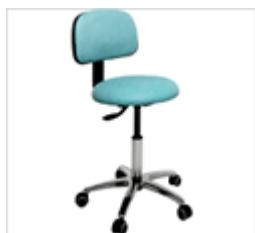

### General Seats

operator stool-black base

HAN9200 £85

operator stool with foot rest-black base

HAN9210 £105

operator stool

HAN9250 £100

operator stool with foot rest

HAN9230 £120

operator stool with arm torso

HAN9270 £180

operator stool with arm torso & foot rest

HAN9280 £200

operator chair

HAN9240 £120

operator chair with foot rest