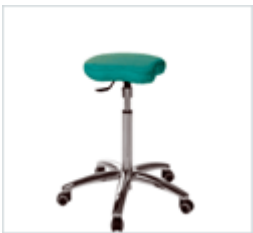

Ergo Tri-Shaped Seats

ergonomic operator stool

HAN9310 £125