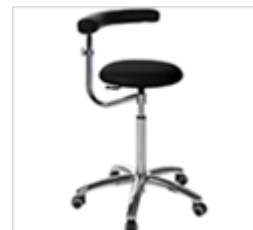

### General Seats

operator stool-black base

HAN9200 £85

operator stool with foot rest-black base

HAN9210 £105

operator stool

HAN9250 £100

operator stool with foot rest

HAN9230 £120

operator stool with arm torso

HAN9270 £180

operator stool with arm torso & foot rest

HAN9280 £200

operator chair

HAN9240 £120

operator chair with foot rest