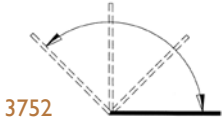

10 & 15mm beads are also available in this range of colours.

IVORY

LIGHT GREY

DARK GREY

TERRACOTTA

Mesh Wing Corner Beads

3707 PVC Corner profile with alkali-resistant glassfiber mesh wings.

3752 PVC Corner profile is supplied on a 50m roll, which allows it to be cut to the required length and reduces waste. The "fold" enables a range of angles.

Dimension A mm	Dimension B mm	PVC Ref. number	Length m	Quantity per box
80	120	3799	2.5	100
90	110	3752	50 roll	1 roll
100	150	3707	2.5	50

Arch Beads

Render depth mm	PVC Ref. number	Length m	Quantity per box
2	A2	2.5	25
6	A6	2.5	25