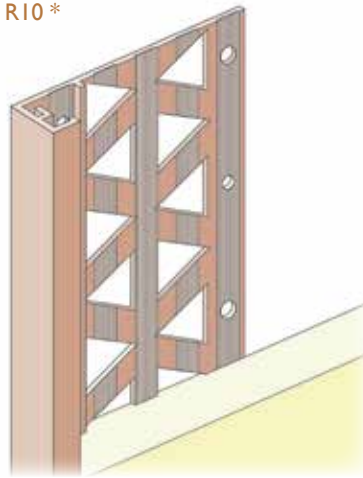

Wemico PVC render stop bead with alkali-resistant glassfibre mesh available in 4 different sizes.

Render depth mm	PVC Ref. number	Length m	Quantity per box
3	3793	2.5	50
6	3796	2.5	50
11	3791	2.5	40
14	37914	2.5	40

R10 *

Render depth mm	PVC Ref. number	Length m	Quantity per box
4	P4	2.5	25
6-8	P6	2.5	25
4	R4	2.5	25
6-8	R6 *	2.5	25
10-12	R10 *	2.5	25
13-15	R13 *	2.5	25
15-17	R15 *	2.5	25
20-22	R20 *	2.5	25

COLOURS: * Profiles are available in white and ivory. 10 & 15mm beads are also available in this range of colours.