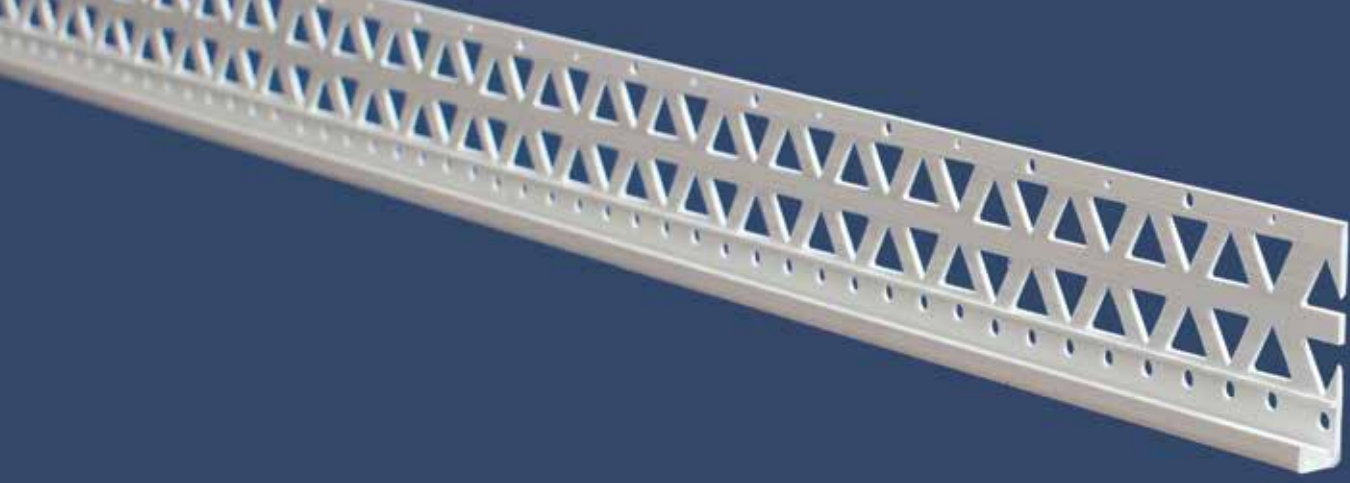

PVC Stop Beads

3796

Wemico PVC render stop bead with alkali-resistant glassfibre mesh available in 4 different sizes.

Render depth mm	PVC Ref. number	Length m	Quantity per box
3	3793	2.5	50
6	3796	2.5	50
11	3791	2.5	40
14	37914	2.5	40

R10 *

Render depth mm	PVC Ref. number	Length m	Quantity per box
4	P4	2.5	25
6-8	P6	2.5	25
4	R4	2.5	25
6-8	R6 *	2.5	25
10-12	R10 *	2.5	25
13-15	R13 *	2.5	25
15-17	R15 *	2.5	25
20-22	R20 *	2.5	25

COLOURS: * Profiles are available in white and ivory. 10 & 15mm beads are also available in this range of colours.