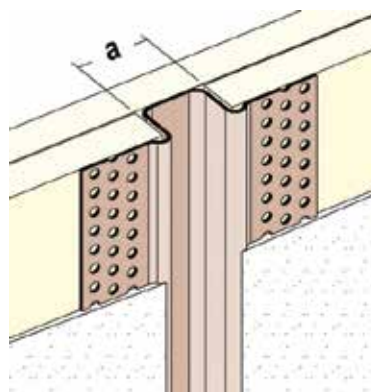

Board size mm	PVC Ref. number	Length m	Size mm	Quantity per bundle
12.5	3781	3.05	6	50
12.5	3782	3.05	12	50
12.5	3783	3.05	18	50

Architrave Profiles

3772

3773

3774

3772/3773/3774

Example of a vertical installation