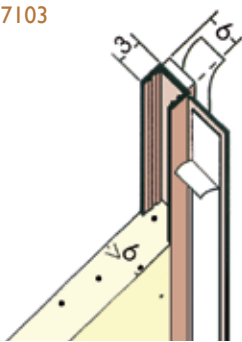

PVC Window Frameseal Beads

37103