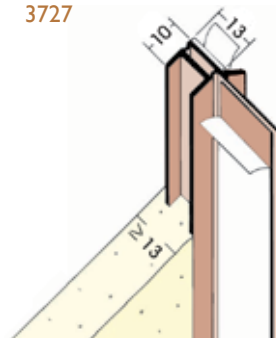

3727

Wemico self adhesive PVC profile for use on window reveals or door frames.

Attached to the frame with a foam tape, the frameseal has an adhesive strip to enable use of a protective film to be applied during the rendering process, which is snapped off on completion.