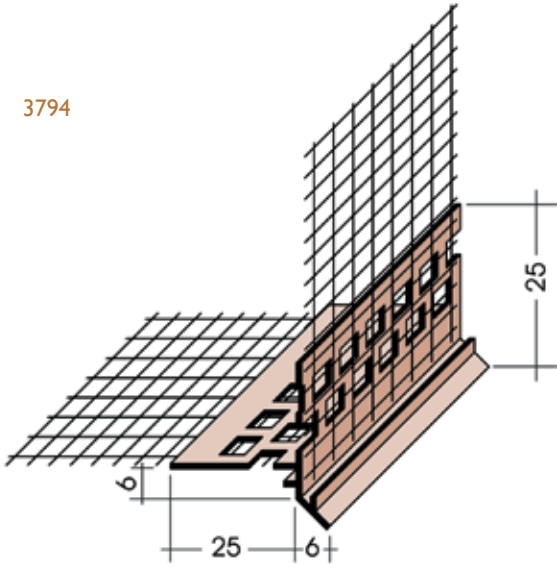

D10

D15

D20

Render depth mm	PVC Ref. number	Length m	Quantity per box
6-12	D10	2.5	25
10-17	D15	2.5	25
13-22	D20	2.5	25

COLOURS

All profiles are available in white and ivory.
15 & 20mm beads are also available in this range of colours.

IVORY

LIGHT GREY

DARK GREY

TERRACOTTA

Balcony Drip / Window Head Profiles

Wemico PVC balcony drip / window head profile with alkali-resistant mesh, available in 3 sizes.

Render depth mm	PVC Ref. number	Length m	Quantity per box
6	3794	2.5	10
10	37941	2.5	10
14	37942	2.5	10