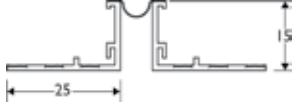

PVC Movement Beads

M6 *

37531

6mm available with Mesh - white only

M4

M6 *

M10 *

M13 *

M15 *

M20 *

Render depth mm	PVC Ref. number	Length m	Quantity per box
4-6	M4	2.5	25
6-8	M6 *	2.5	25
10-12	M10 *	2.5	25
13-15	M13 *	2.5	25
15-17	M15 *	2.5	25
20-22	M20 *	2.5	25
6	37531	2.75	10

COLOURS

* Profiles are available in white and ivory.