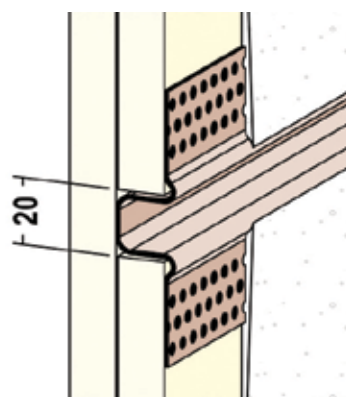

Board size mm	PVC Ref. number	Length m	Size mm	Quantity per bundle
12.5	3781	3.05	6	50
12.5	3782	3.05	12	50
12.5	3783	3.05	18	50

Architrave Profiles

3772

3773

3774

3772/3773/3774

Example of a vertical installation