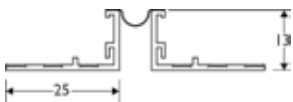

PVC Movement Beads

M6 *

37531

6mm available with Mesh - white only

M4

M6 *

M10 *

M13 *

M15 *

M20 *

Render depth mm	PVC Ref. number	Length m	Quantity per box
4-6	M4	2.5	25
6-8	M6 *	2.5	25
10-12	M10 *	2.5	25
13-15	M13 *	2.5	25
15-17	M15 *	2.5	25
20-22	M20 *	2.5	25
6	37531	2.75	10

COLOURS

* Profiles are available in white and ivory.