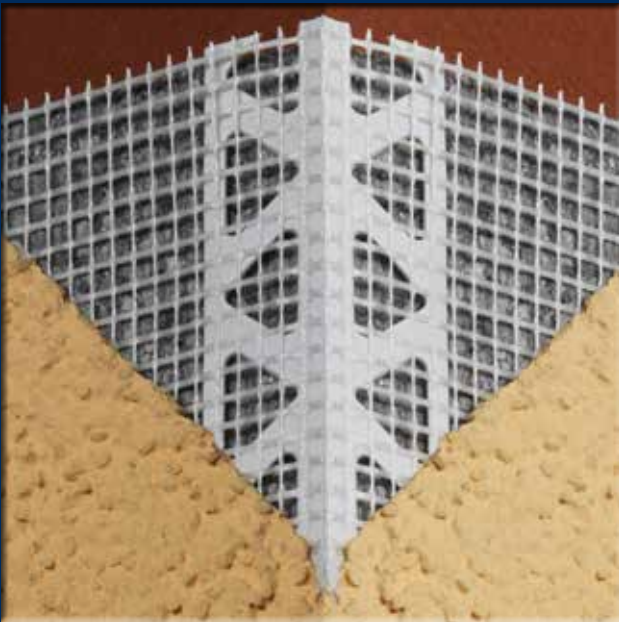

December 2015

WEMICO

PVC PROFILES

WEMICO

WESTERN EXPANDED METAL INDUSTRIES COMPANY LIMITED

Established in 1980, Wemico is a market leader in the manufacture and supply of beads and profiles.

Being part of the Protektor group of companies, Wemico offers the highest standards of knowledge and service combined with the most comprehensive range of beads. Wemico holds extensive stock levels enabling an excellent level of service, whilst also maintaining uncompromising quality.

December 2015

PVC Corner Beads

C10*

C2

C4

C6*

C8*

C10*

3727

Wemico self adhesive PVC profile for use on window reveals or door frames.

Attached to the frame with a foam tape, the frameseal has an adhesive strip to enable use of a protective film to be applied during the rendering process, which is snapped off on completion.