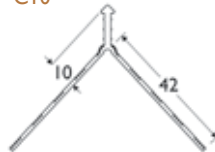

December 2015

PVC Corner Beads

C10*

C2

C4

C6*

C8*

C10*

C13*

C15*

Render depth mm	PVC Ref. number	Length m	Quantity per box
2-3	C2	2.5	25
4-6	C4	2.5	25
6-8	C6*	2.5	25
8-10	C8*	2.5	25
10-12	C10*	2.5	25
13-15	C13*	2.5	25
15-17	C15*	2.5	25

COLOURS

* Profiles are available in white and ivory.