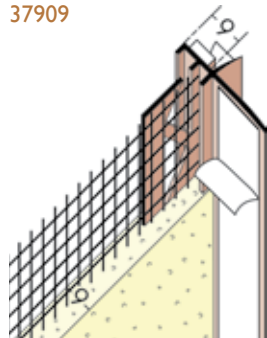

PVC Window Frameseal Beads

37103

37806

37104

3712

3726

37909

38909

3727

Wemico self adhesive PVC profile for use on window reveals or door frames.

Attached to the frame with a foam tape, the frameseal has an adhesive strip to enable use of a protective film to be applied during the rendering process, which is snapped off on completion.

Render depth mm	PVC Ref. number	Length m	Quantity per box
6	37103	2.6	50
6	37806	2.6	50
8	37104	2.6	60
9	3712	2.6	60
9	3726	2.6	50
9	37909	2.6	50
9	38909	2.6	50
13	3727	2.6	40

WEMICO

T: 01562 820123