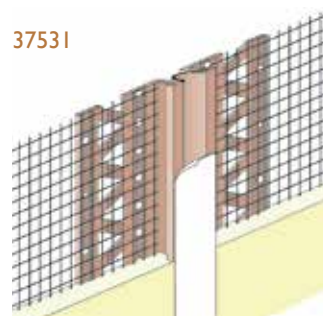

PVC Movement Beads

37531

6mm available with Mesh - white only

Render depth mm	PVC Ref. number	Length m	Quantity per box
4-6	M4	2.5	25
6-8	M6 *	2.5	25
10-12	M10 *	2.5	25
13-15	M13 *	2.5	25
15-17	M15 *	2.5	25
20-22	M20 *	2.5	25
6	37531	2.75	10

COLOURS

* Profiles are available in white and ivory.

10 & 15mm beads are also available in this range of colours.