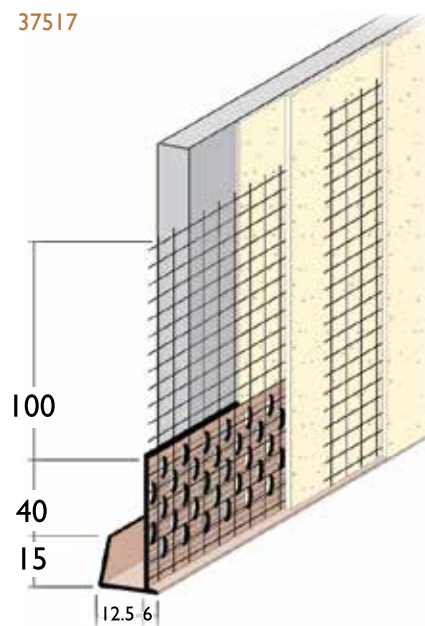

10 & 15mm beads are also available in this range of colours.

Edge Beads

E12

37517

E12

E15

37517 PVC edge profile with an alkali-resistant glass fibre mesh to form a finished edge.

Board size mm	PVC Ref. number	Length m	Quantity per box
12.5	E12	2.5	25
15	E15	2.5	25