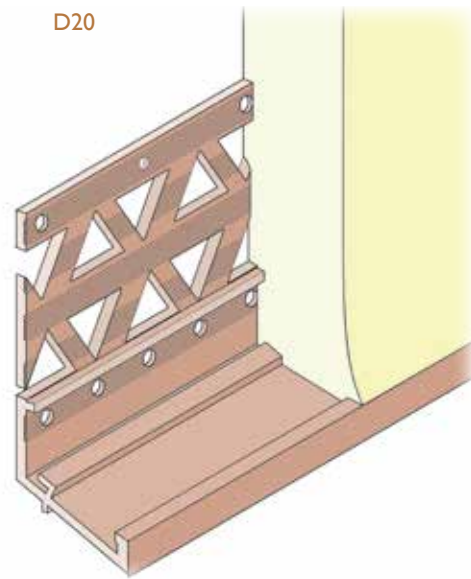

PVC Bellcast Beads

Render depth mm	PVC Ref. number	Length m	Quantity per box
6-12	D10	2.5	25
10-17	D15	2.5	25
13-22	D20	2.5	25

COLOURS

All profiles are available in white and ivory.
15 & 20mm beads are also available in this range of colours.