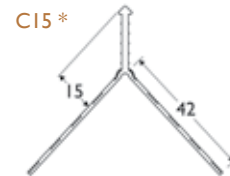

December 2015

PVC Corner Beads

C10*

C2

C4

C6*

C8*

C10*

C13*

C15*

Render depth mm	PVC Ref. number	Length m	Quantity per box
2-3	C2	2.5	25
4-6	C4	2.5	25
6-8	C6*	2.5	25
8-10	C8*	2.5	25
10-12	C10*	2.5	25
13-15	C13*	2.5	25
15-17	C15*	2.5	25

COLOURS

* Profiles are available in white and ivory.