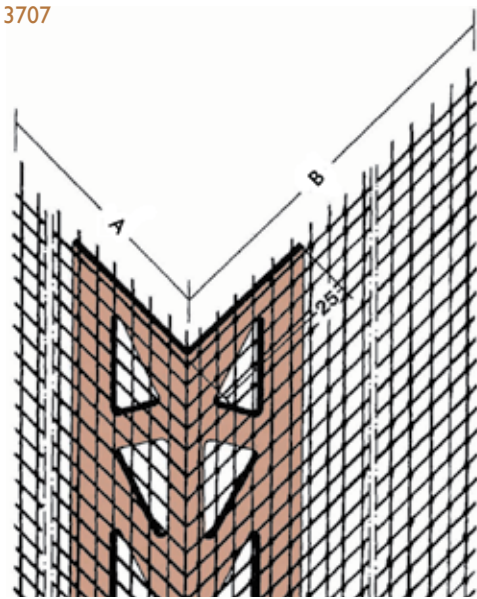

10 & 15mm beads are also available in this range of colours.

IVORY

LIGHT GREY

DARK GREY

TERRACOTTA

Mesh Wing Corner Beads

3707 PVC Corner profile with alkali-resistant glassfiber mesh wings.

3752 PVC Corner profile is supplied on a 50m roll, which allows it to be cut to the required length and reduces waste. The "fold" enables a range of angles.

Dimension A mm	Dimension B mm	PVC Ref. number	Length m	Quantity per box
80	120	3799	2.5	100
90	110	3752	50 roll	1 roll
100	150	3707	2.5	50

Arch Beads

Render depth mm	PVC Ref. number	Length m	Quantity per box
2	A2	2.5	25
6	A6	2.5	25