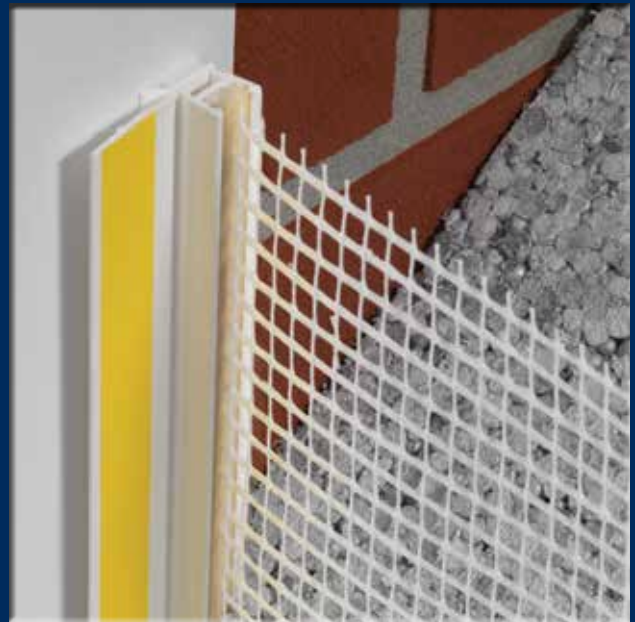

December 2015

WEMICO

PVC PROFILES