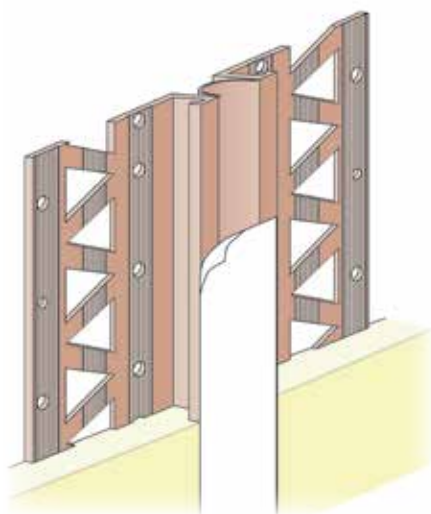

PVC Movement Beads

M6 *