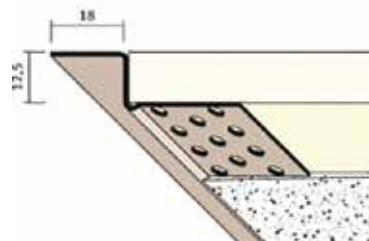

Plaster thickness mm	PVC Ref. number	Length m	Glass fibre mesh mm	Quantity per bundle
6	37517	2.5	100mm	25

Shadow Gap Profiles

3781

3782

3783

To create a neat shadow gap finish at the edge of plasterboard.

Board size mm	PVC Ref. number	Length m	Size mm	Quantity per bundle
12.5	3781	3.05	6	50
12.5	3782	3.05	12	50
12.5	3783	3.05	18	50

Architrave Profiles

3772

3773

3774

3772/3773/3774

Example of a vertical installation