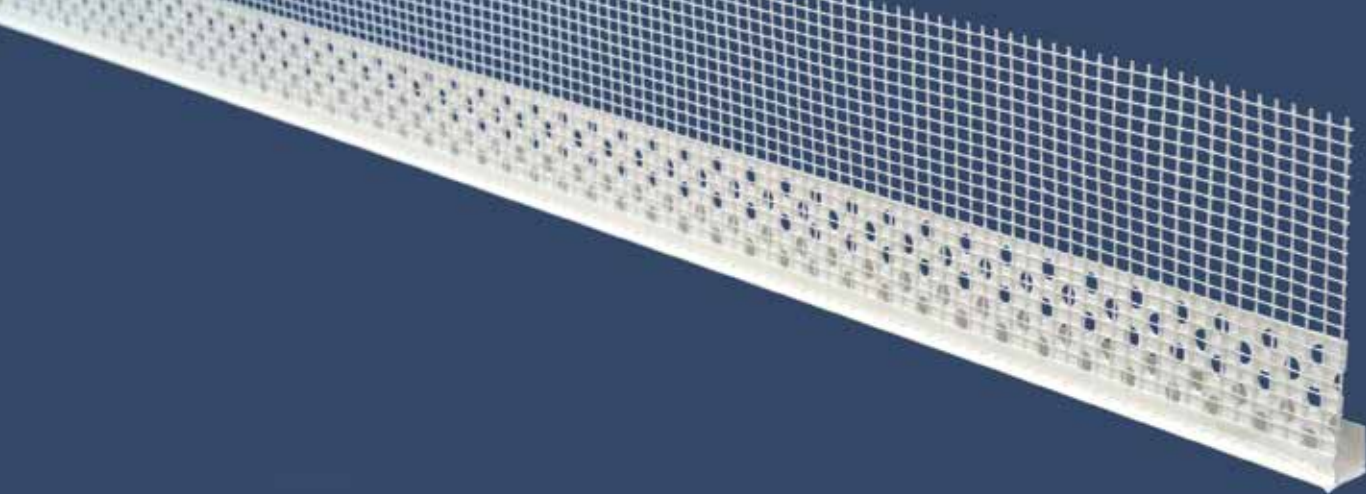

Edge Beads

E12

37517

E12

E15

37517 PVC edge profile with an alkali-resistant glass fibre mesh to form a finished edge.

Board size mm	PVC Ref. number	Length m	Quantity per box
12.5	E12	2.5	25
15	E15	2.5	25

Plaster thickness mm	PVC Ref. number	Length m	Glass fibre mesh mm	Quantity per bundle
6	37517	2.5	100mm	25