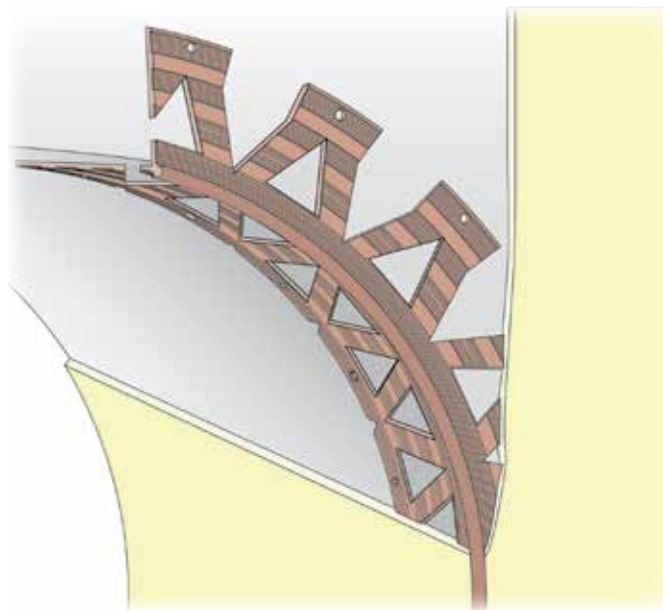

Arch Beads

Render depth mm	PVC Ref. number	Length m	Quantity per box
2	A2	2.5	25
6	A6	2.5	25

Available in white