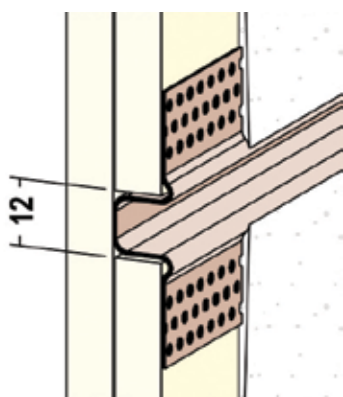

Plaster thickness mm	PVC Ref. number	Length m	Glass fibre mesh mm	Quantity per bundle
6	37517	2.5	100mm	25

Shadow Gap Profiles

3781

3782

3783

To create a neat shadow gap finish at the edge of plasterboard.

Board size mm	PVC Ref. number	Length m	Size mm	Quantity per bundle
12.5	3781	3.05	6	50
12.5	3782	3.05	12	50
12.5	3783	3.05	18	50

Architrave Profiles

3772

3773

3774

3772/3773/3774

Example of a vertical installation