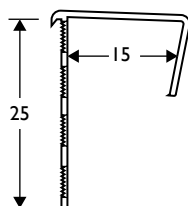

M15 *

M20 *

Render depth mm	PVC Ref. number	Length m	Quantity per box
4-6	M4	2.5	25
6-8	M6 *	2.5	25
10-12	M10 *	2.5	25
13-15	M13 *	2.5	25
15-17	M15 *	2.5	25
20-22	M20 *	2.5	25
6	37531	2.75	10

COLOURS

* Profiles are available in white and ivory.

10 & 15mm beads are also available in this range of colours.

Edge Beads

E12

37517

E12

E15

37517 PVC edge profile with an alkali-resistant glass fibre mesh to form a finished edge.

Board size mm	PVC Ref. number	Length m	Quantity per box
12.5	E12	2.5	25
15	E15	2.5	25

Plaster thickness mm	PVC Ref. number	Length m	Glass fibre mesh mm	Quantity per bundle
6	37517	2.5	100mm	25

Shadow Gap Profiles

3781

3782

3783

To create a neat shadow gap finish at the edge of plasterboard.

Board size mm	PVC Ref. number	Length m	Size mm	Quantity per bundle
12.5	3781	3.05	6	50
12.5	3782	3.05	12	50
12.5	3783	3.05	18	50

Architrave Profiles

3772

3773

3774

3772/3773/3774

Example of a vertical installation