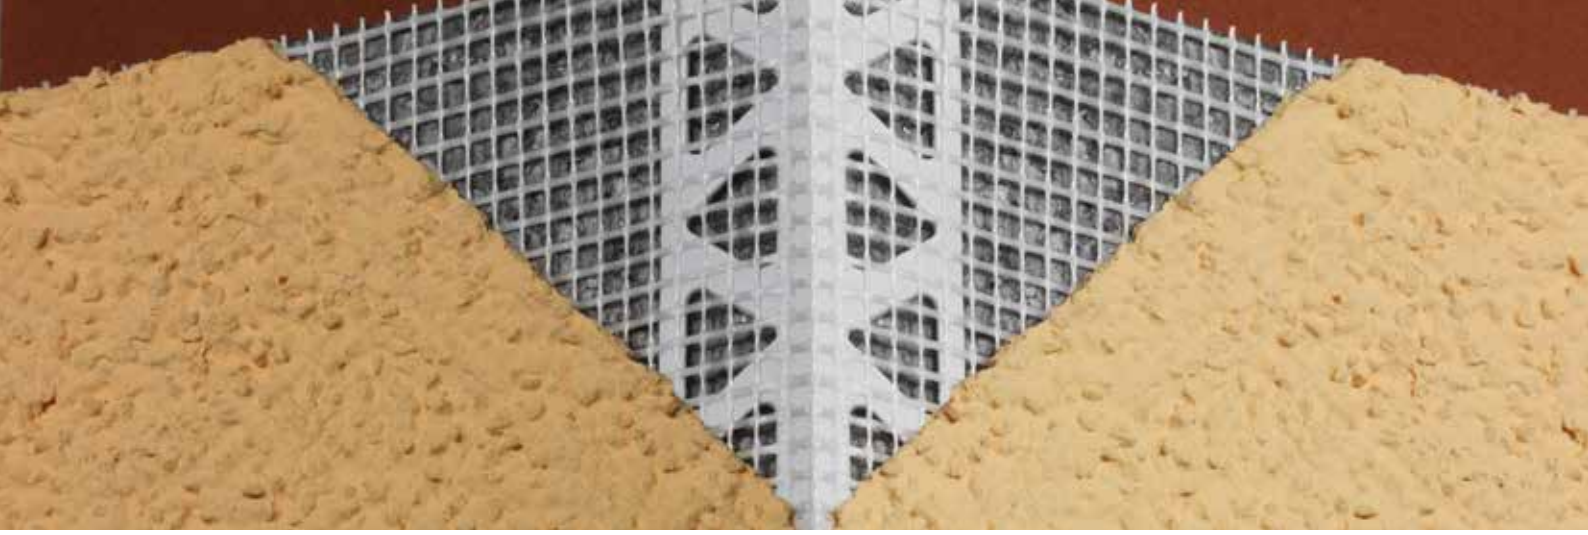

10 & 15mm beads are also available in this range of colours.

IVORY

LIGHT GREY

DARK GREY

TERRACOTTA

Mesh Wing Corner Beads

3707 PVC Corner profile with alkali-resistant glassfiber mesh wings.

3752 PVC Corner profile is supplied on a 50m roll, which allows it to be cut to the required length and reduces waste. The "fold" enables a range of angles.