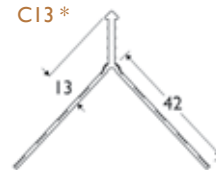

December 2015

PVC Corner Beads

C10*

C2

C4

C6*

C8*

C10*

C13*

C15*

Render depth mm	PVC Ref. number	Length m	Quantity per box
2-3	C2	2.5	25
4-6	C4	2.5	25
6-8	C6*	2.5	25
8-10	C8*	2.5	25
10-12	C10*	2.5	25
13-15	C13*	2.5	25
15-17	C15*	2.5	25

COLOURS

* Profiles are available in white and ivory.