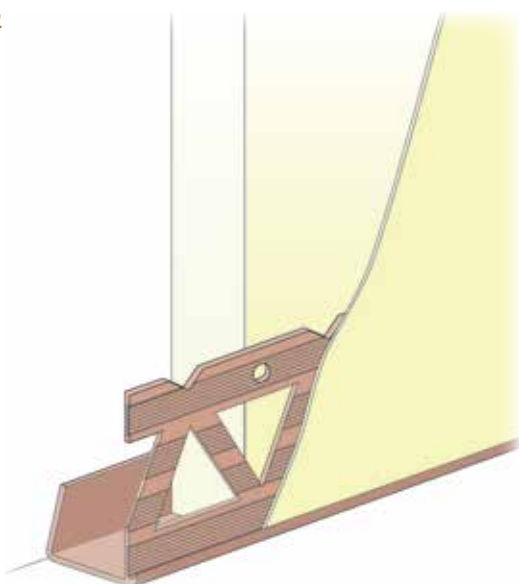

Edge Beads

E12