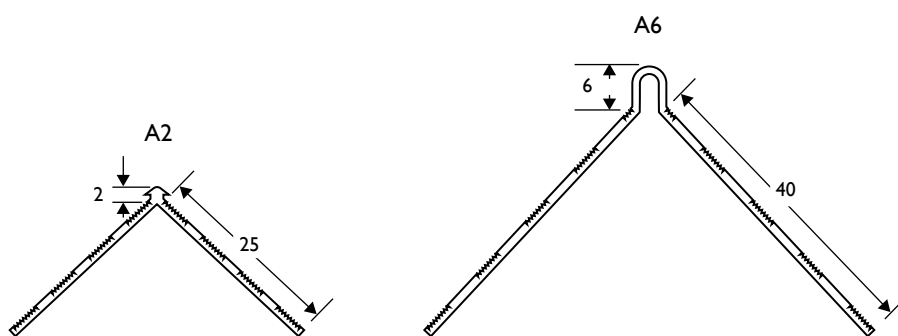

10 & 15mm beads are also available in this range of colours.

IVORY

LIGHT GREY

DARK GREY

TERRACOTTA

Mesh Wing Corner Beads

3707 PVC Corner profile with alkali-resistant glassfiber mesh wings.

3752 PVC Corner profile is supplied on a 50m roll, which allows it to be cut to the required length and reduces waste. The "fold" enables a range of angles.

Dimension A mm	Dimension B mm	PVC Ref. number	Length m	Quantity per box
80	120	3799	2.5	100
90	110	3752	50 roll	1 roll
100	150	3707	2.5	50

Arch Beads

Render depth mm	PVC Ref. number	Length m	Quantity per box
2	A2	2.5	25
6	A6	2.5	25