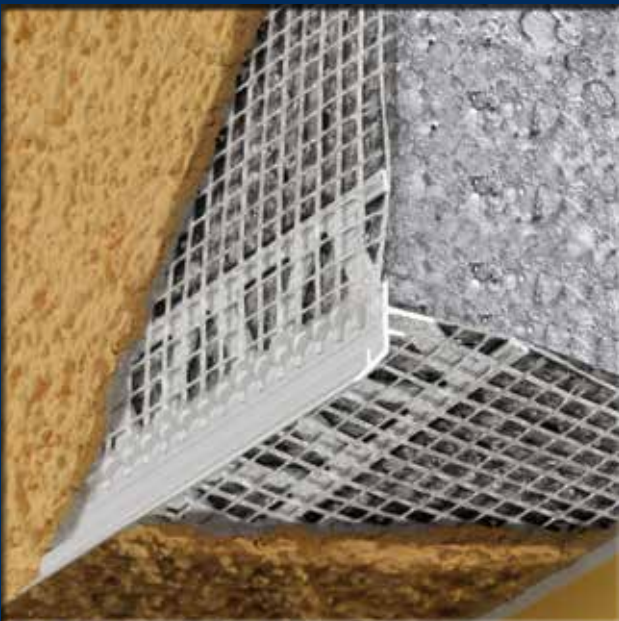

December 2015

WEMICO

PVC PROFILES

WEMICO

WESTERN EXPANDED METAL INDUSTRIES COMPANY LIMITED

Established in 1980, Wemico is a market leader in the manufacture and supply of beads and profiles.

Being part of the Protektor group of companies, Wemico offers the highest standards of knowledge and service combined with the most comprehensive range of beads. Wemico holds extensive stock levels enabling an excellent level of service, whilst also maintaining uncompromising quality.

December 2015

PVC Corner Beads

C10*

C2

C4

C6*

C8*

C10*

3727

Wemico self adhesive PVC profile for use on window reveals or door frames.

Attached to the frame with a foam tape, the frameseal has an adhesive strip to enable use of a protective film to be applied during the rendering process, which is snapped off on completion.