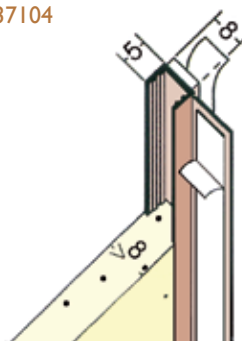

PVC Window Frameseal Beads

37103

37806

37104

3712

3726

37909

38909

3727

Wemico self adhesive PVC profile for use on window reveals or door frames.

Attached to the frame with a foam tape, the frameseal has an adhesive strip to enable use of a protective film to be applied during the rendering process, which is snapped off on completion.

Render depth mm	PVC Ref. number	Length m	Quantity per box
6	37103	2.6	50
6	37806	2.6	50
8	37104	2.6	60
9	3712	2.6	60
9	3726	2.6	50
9	37909	2.6	50
9	38909	2.6	50
13	3727	2.6	40

WEMICO

T: 01562 820123