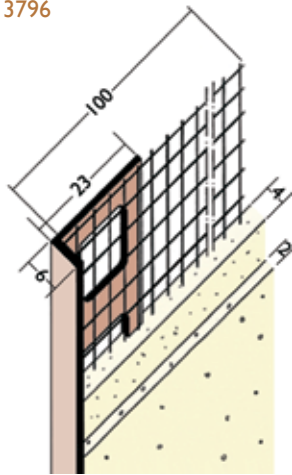

PVC Stop Beads

3796