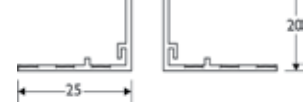

PVC Movement Beads

M6 *

37531

6mm available with Mesh - white only

M4

M6 *

M10 *

M13 *

M15 *

M20 *

Render depth mm	PVC Ref. number	Length m	Quantity per box
4-6	M4	2.5	25
6-8	M6 *	2.5	25
10-12	M10 *	2.5	25
13-15	M13 *	2.5	25
15-17	M15 *	2.5	25
20-22	M20 *	2.5	25
6	37531	2.75	10

COLOURS

* Profiles are available in white and ivory.