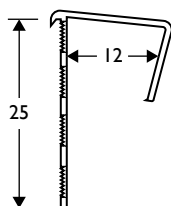

M15 *

M20 *

Render depth mm	PVC Ref. number	Length m	Quantity per box
4-6	M4	2.5	25
6-8	M6 *	2.5	25
10-12	M10 *	2.5	25
13-15	M13 *	2.5	25
15-17	M15 *	2.5	25
20-22	M20 *	2.5	25
6	37531	2.75	10

COLOURS

* Profiles are available in white and ivory.

10 & 15mm beads are also available in this range of colours.

Edge Beads

E12

37517

E12

E15

37517 PVC edge profile with an alkali-resistant glass fibre mesh to form a finished edge.

Board size mm	PVC Ref. number	Length m	Quantity per box
12.5	E12	2.5	25
15	E15	2.5	25

Plaster thickness mm	PVC Ref. number	Length m	Glass fibre mesh mm	Quantity per bundle
6	37517	2.5	100mm	25

Shadow Gap Profiles

3781

3782

3783

To create a neat shadow gap finish at the edge of plasterboard.

Board size mm	PVC Ref. number	Length m	Size mm	Quantity per bundle
12.5	3781	3.05	6	50
12.5	3782	3.05	12	50
12.5	3783	3.05	18	50

Architrave Profiles

3772

3773

3774

3772/3773/3774

Example of a vertical installation