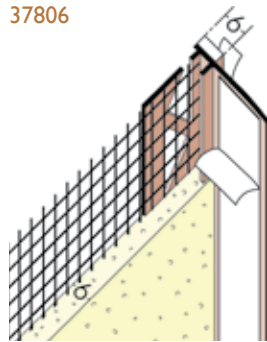

PVC Window Frameseal Beads

37103

37806

37104

3712

3726

37909

38909

3727

Wemico self adhesive PVC profile for use on window reveals or door frames.

Attached to the frame with a foam tape, the frameseal has an adhesive strip to enable use of a protective film to be applied during the rendering process, which is snapped off on completion.

Render depth mm	PVC Ref. number	Length m	Quantity per box
6	37103	2.6	50
6	37806	2.6	50
8	37104	2.6	60
9	3712	2.6	60
9	3726	2.6	50
9	37909	2.6	50
9	38909	2.6	50
13	3727	2.6	40

WEMICO

T: 01562 820123