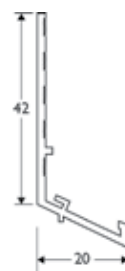

Render depth mm	PVC Ref. number	Length m	Quantity per box
6	37103	2.6	50
6	37806	2.6	50
8	37104	2.6	60
9	3712	2.6	60
9	3726	2.6	50
9	37909	2.6	50
9	38909	2.6	50
13	3727	2.6	40

WEMICO

T: 01562 820123

PVC Bellcast Beads

D10

D15

D20

Render depth mm	PVC Ref. number	Length m	Quantity per box
6-12	D10	2.5	25
10-17	D15	2.5	25
13-22	D20	2.5	25

COLOURS

All profiles are available in white and ivory.
15 & 20mm beads are also available in this range of colours.