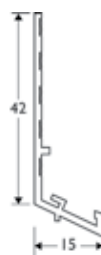

3727

Wemico self adhesive PVC profile for use on window reveals or door frames.

Attached to the frame with a foam tape, the frameseal has an adhesive strip to enable use of a protective film to be applied during the rendering process, which is snapped off on completion.

Render depth mm	PVC Ref. number	Length m	Quantity per box
6	37103	2.6	50
6	37806	2.6	50
8	37104	2.6	60
9	3712	2.6	60
9	3726	2.6	50
9	37909	2.6	50
9	38909	2.6	50
13	3727	2.6	40

WEMICO

T: 01562 820123

PVC Bellcast Beads

D10

D15

D20

Render depth mm	PVC Ref. number	Length m	Quantity per box
6-12	D10	2.5	25
10-17	D15	2.5	25
13-22	D20	2.5	25

COLOURS

All profiles are available in white and ivory.
15 & 20mm beads are also available in this range of colours.