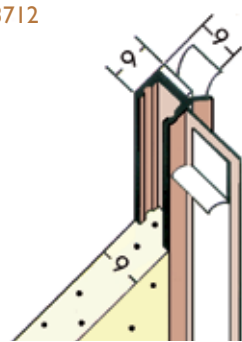

PVC Window Frameseal Beads

37103

37806

37104

3712

3726

37909

38909

3727

Wemico self adhesive PVC profile for use on window reveals or door frames.

Attached to the frame with a foam tape, the frameseal has an adhesive strip to enable use of a protective film to be applied during the rendering process, which is snapped off on completion.

Render depth mm	PVC Ref. number	Length m	Quantity per box
6	37103	2.6	50
6	37806	2.6	50
8	37104	2.6	60
9	3712	2.6	60
9	3726	2.6	50
9	37909	2.6	50
9	38909	2.6	50
13	3727	2.6	40

WEMICO

T: 01562 820123