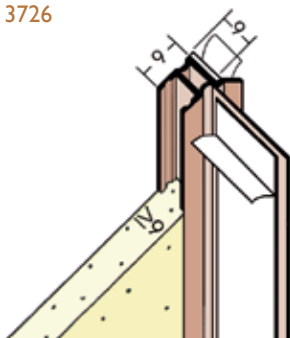

PVC Window Frameseal Beads

37103

37806

37104

3712

3726

37909

38909

3727

Wemico self adhesive PVC profile for use on window reveals or door frames.

Attached to the frame with a foam tape, the frameseal has an adhesive strip to enable use of a protective film to be applied during the rendering process, which is snapped off on completion.

Render depth mm	PVC Ref. number	Length m	Quantity per box
6	37103	2.6	50
6	37806	2.6	50
8	37104	2.6	60
9	3712	2.6	60
9	3726	2.6	50
9	37909	2.6	50
9	38909	2.6	50
13	3727	2.6	40

WEMICO

T: 01562 820123