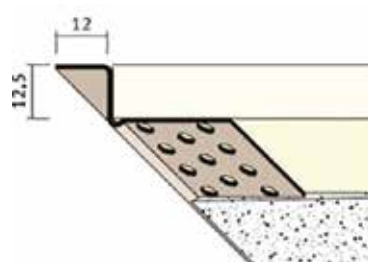

Plaster thickness mm	PVC Ref. number	Length m	Glass fibre mesh mm	Quantity per bundle
6	37517	2.5	100mm	25

Shadow Gap Profiles

3781

3782

3783

To create a neat shadow gap finish at the edge of plasterboard.

Board size mm	PVC Ref. number	Length m	Size mm	Quantity per bundle
12.5	3781	3.05	6	50
12.5	3782	3.05	12	50
12.5	3783	3.05	18	50

Architrave Profiles

3772

3773

3774

3772/3773/3774

Example of a vertical installation