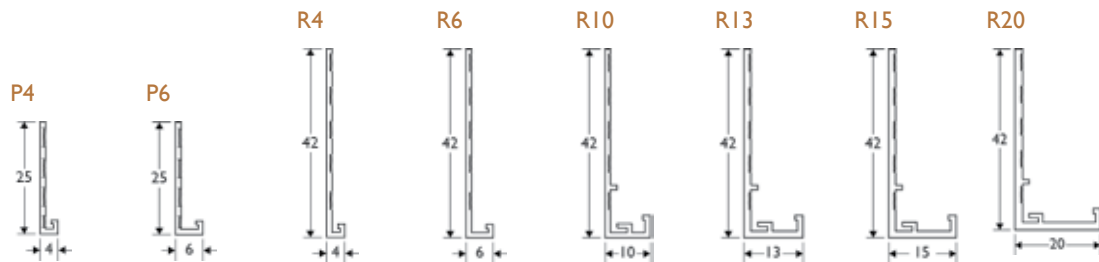

Dimension A mm	Dimension B mm	PVC Ref. number	Length m	Quantity per box
80	120	3799	2.5	100
90	110	3752	50 roll	1 roll
100	150	3707	2.5	50

Arch Beads

Render depth mm	PVC Ref. number	Length m	Quantity per box
2	A2	2.5	25
6	A6	2.5	25

R10 *

Render depth mm	PVC Ref. number	Length m	Quantity per box
4	P4	2.5	25
6-8	P6	2.5	25
4	R4	2.5	25
6-8	R6 *	2.5	25
10-12	R10 *	2.5	25
13-15	R13 *	2.5	25
15-17	R15 *	2.5	25
20-22	R20 *	2.5	25

COLOURS: * Profiles are available in white and ivory. 10 & 15mm beads are also available in this range of colours.

D10

D15

D20

Render depth mm	PVC Ref. number	Length m	Quantity per box
6-12	D10	2.5	25
10-17	D15	2.5	25
13-22	D20	2.5	25

COLOURS

All profiles are available in white and ivory.
15 & 20mm beads are also available in this range of colours.