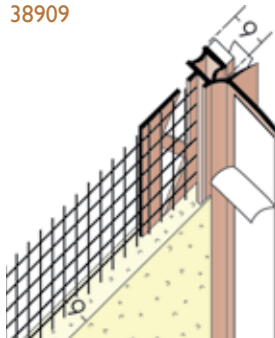

3727

Wemico self adhesive PVC profile for use on window reveals or door frames.

Attached to the frame with a foam tape, the frameseal has an adhesive strip to enable use of a protective film to be applied during the rendering process, which is snapped off on completion.