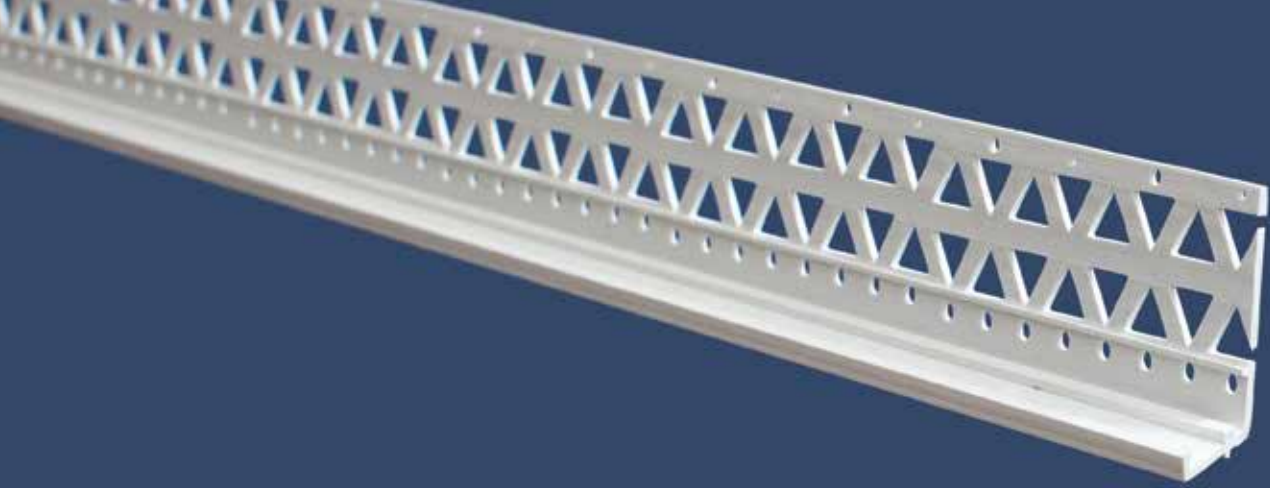

PVC Bellcast Beads

Render depth mm	PVC Ref. number	Length m	Quantity per box
6-12	D10	2.5	25
10-17	D15	2.5	25
13-22	D20	2.5	25

COLOURS

All profiles are available in white and ivory.
15 & 20mm beads are also available in this range of colours.