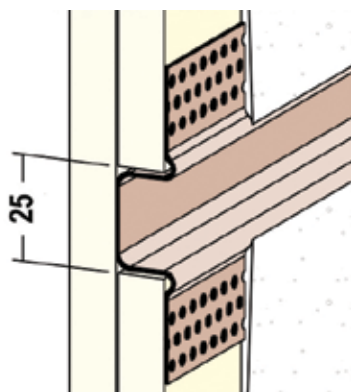

Board size mm	PVC Ref. number	Length m	Size mm	Quantity per bundle
12.5	3781	3.05	6	50
12.5	3782	3.05	12	50
12.5	3783	3.05	18	50

Architrave Profiles

3772

3773

3774

3772/3773/3774

Example of a vertical installation

To create a decorative shadow line at the plasterboard edge.

Board size mm	PVC Ref. number	Length m	Size mm	Quantity per bundle
12.5	3772	3.05	12	20
12.5	3773	3.05	20	15
12.5	3774	3.05	25	15

Alkali Resistant Fibre Mesh