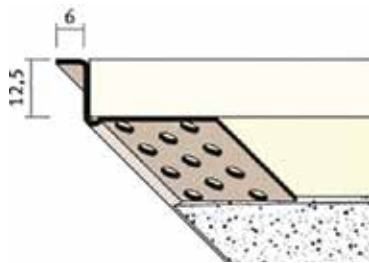

Shadow Gap Profiles

3781