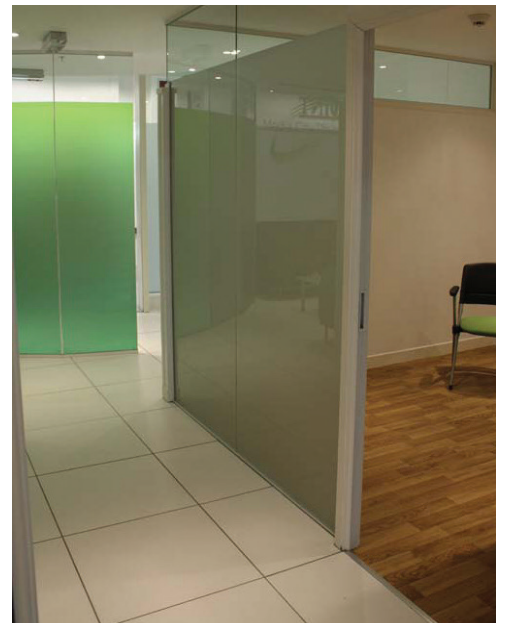

GLASS PARTITIONING

CASE STUDY

For more information please contact us on

info@glasspartitioning-mfe.co.uk

www.glasspartitioning-mfe.co.uk