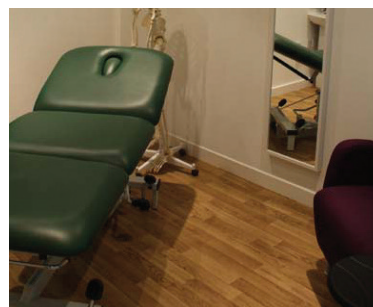

PRODUCT DESCRIPTION

Full interior fit out package including supply and install of:

- Single and double glazed partitioning
- Graphic manifestation film
- Solid partitioning
- Glass and timber doors
- Electrical and data supplies
- Plumbing works
- Tiled & vinyl floor coverings
- Reception counter and soft seating