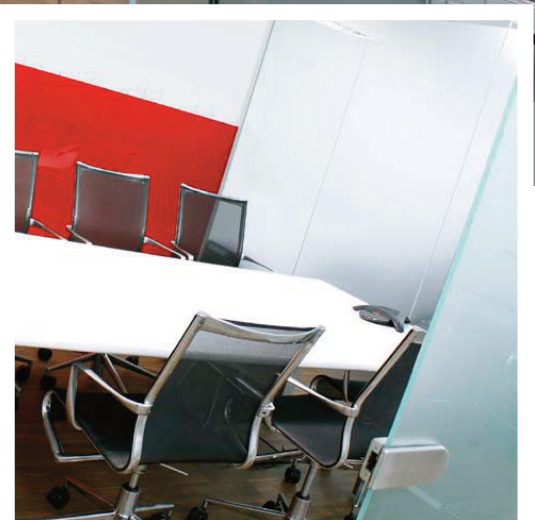

PRODUCT DESCRIPTION

Full interior fit out package including:

- Full interior fit out package including:
- Strip out of existing partitioning, carpets, lights & ceiling tiles
- Supply and install full height frameless glass partitioning
- Supply and install frameless full height floor pivoted, hinged & sliding doors
- Supply and lay wood effect flooring
- Supply and fit ceiling tiles
- Supply, wire and install indirect/ direct light fittings
- Manifestation film and logo's