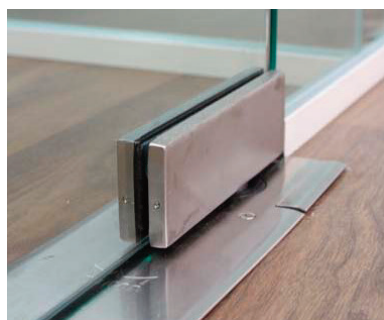

PRODUCT DESCRIPTION

Full interior fit out package including:

- Full interior fit out package including:
- Strip out of existing partitioning, carpets, lights & ceiling tiles
- Supply and install full height frameless glass partitioning
- Supply and install frameless full height floor pivoted, hinged & sliding doors
- Supply and lay wood effect flooring
- Supply and fit ceiling tiles
- Supply, wire and install indirect/ direct light fittings
- Manifestation film and logo's