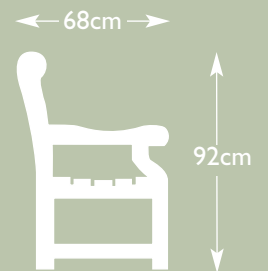

This may simply denote ownership or make the seats ideal for presentation and commemorative purposes.

Westminster

Dimensions

BFW1018 – 1.8m

BFW1020 – 1.8m with centre arm

BFW1095 – 1.95m

BFW1195 – 1.95m with two centralised arms.

BFW1258 – 2.58m with centre leg and arm plus two centralised arms.

BFW1259 – 2.58m with centre leg and arm.