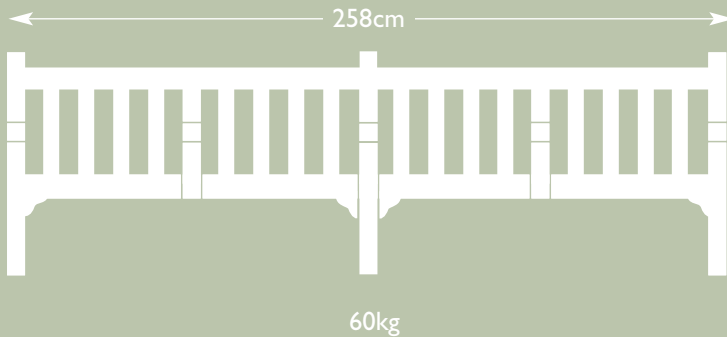

BFW1258 – 2.58m with centre leg and arm plus two centralised arms.