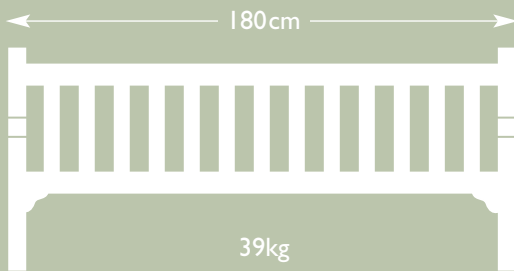

BFW1018 – 1.8m

BFW1020 – 1.8m with centre arm

BFW1195 – 1.95m with two centralised arms

We are particularly careful to buy our timber from countries belonging to the International Tropical Timber Organisation, all of which have accepted ITTO guidelines for the sustainable production of tropical timber.

This may simply denote ownership or make the seats ideal for presentation and commemorative purposes.

Westminster

Dimensions

BFW1018 – 1.8m

BFW1020 – 1.8m with centre arm

BFW1095 – 1.95m

BFW1195 – 1.95m with two centralised arms.

BFW1258 – 2.58m with centre leg and arm plus two centralised arms.

BFW1259 – 2.58m with centre leg and arm.