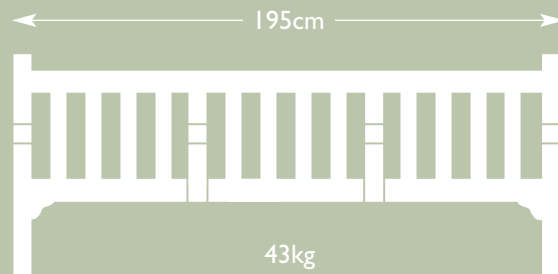

This may simply denote ownership or make the seats ideal for presentation and commemorative purposes.

Westminster

Dimensions

BFW1018 – 1.8m

BFW1020 – 1.8m with centre arm

BFW1095 – 1.95m

BFW1195 – 1.95m with two centralised arms.

BFW1258 – 2.58m with centre leg and arm plus two centralised arms.

BFW1259 – 2.58m with centre leg and arm.