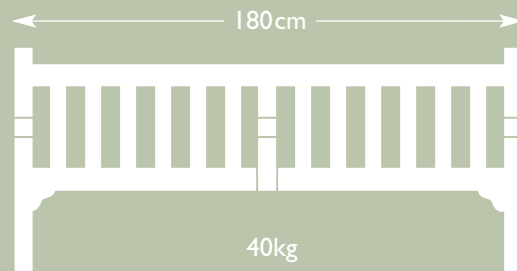

This may simply denote ownership or make the seats ideal for presentation and commemorative purposes.

Westminster

Dimensions

BFW1018 – 1.8m

BFW1020 – 1.8m with centre arm

BFW1095 – 1.95m

BFW1195 – 1.95m with two centralised arms.

BFW1258 – 2.58m with centre leg and arm plus two centralised arms.

BFW1259 – 2.58m with centre leg and arm.