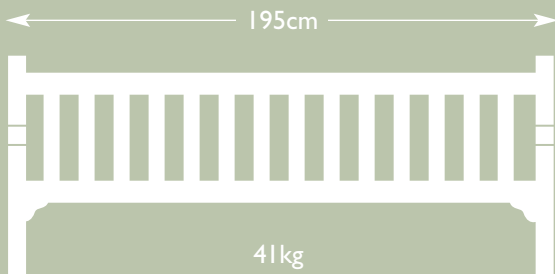

This may simply denote ownership or make the seats ideal for presentation and commemorative purposes.

Westminster

Dimensions

BFW1018 – 1.8m

BFW1020 – 1.8m with centre arm

BFW1095 – 1.95m

BFW1195 – 1.95m with two centralised arms.

BFW1258 – 2.58m with centre leg and arm plus two centralised arms.

BFW1259 – 2.58m with centre leg and arm.