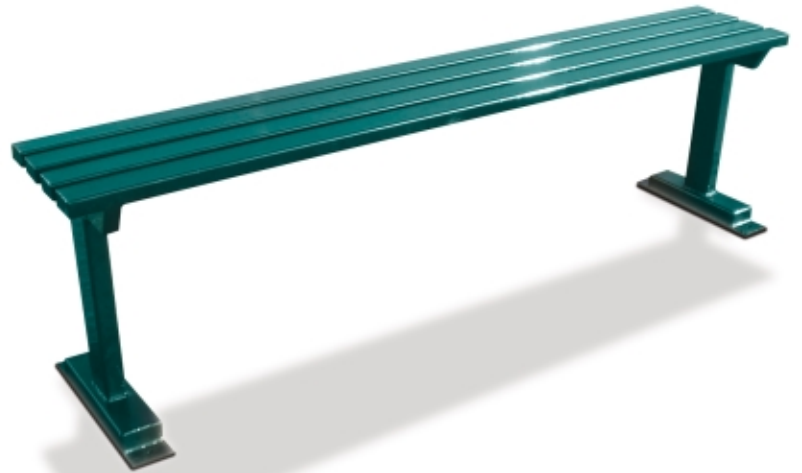

## Outdoor Furniture

Branson Leisure steel furniture is designed not only to be functional and elegant, but is also immensely strong and therefore highly vandal resistant. The 100% steel construction is available with a choice of three finishes:

- Polyester coated
- Galvanised
- Polyester coating on galvanised

Colour shown is Green RAL 6005.

The Hadham range consists of two standard sizes of backless benches. Versions are available with both pedestal legs, (shown) and extended post legs (for concreting in).

The weight and strength of the Hadham makes it particularly suitable for situations where there may be a risk of either theft or vandalism.

The Hadham is available in two standard lengths, 150cm and 180cm.