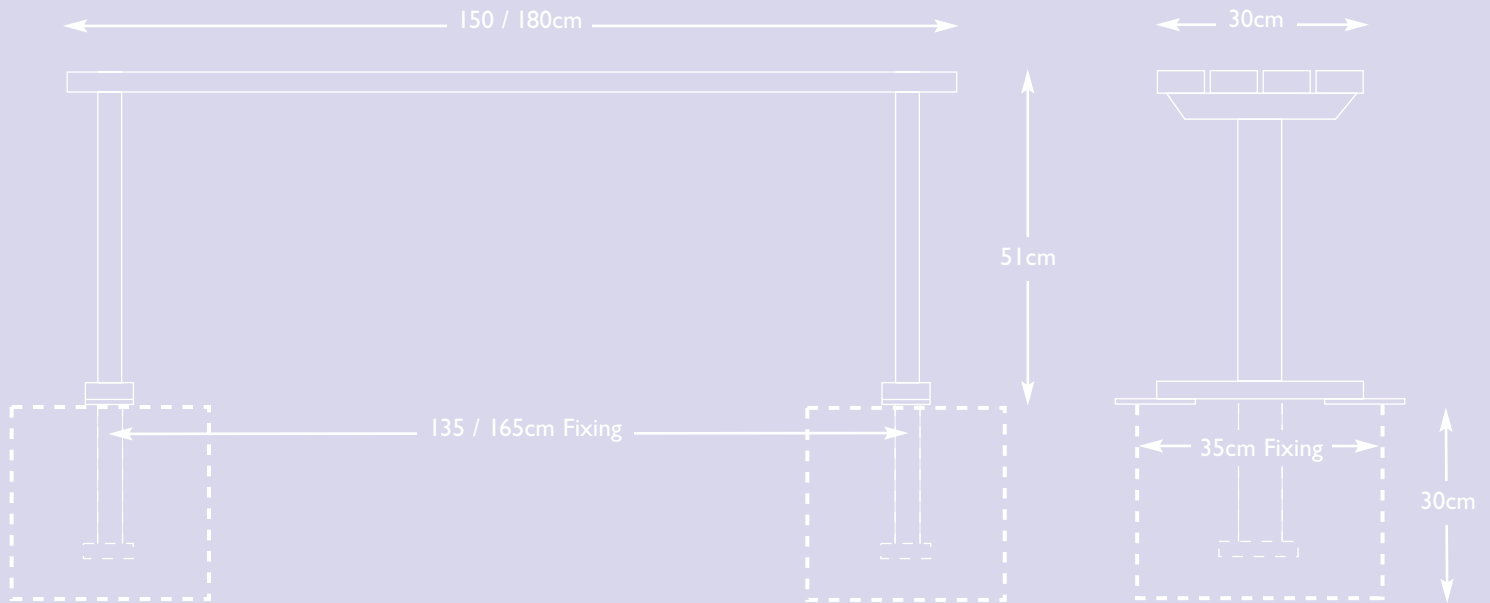

Hadham

Dimensions

Key:
T Fixing —————
Post Fixing - - - - -

MATERIAL DIMENSIONS

Main Frame: 8cm x 4cm
Seat Slats 6cm x 3cm

Hadham 150cm: 25kg
Hadham 180cm: 30kg

Variations

These stylish benches are available in a choice of four colours and various coatings.

GREEN RAL 6005   **BLUE** RAL 5017   **BLACK** RAL 9005   **WHITE** HIPCA 9910

- Polyester coated
- Galvanised
- Polyester coating on galvanised

Hadham

HD/15/T/P-*	150cm unit, T bar Polyester coated
HD/15/T/G	150cm unit, T bar Galvanised
HD/15/T/GP-*	150cm unit, T bar Galvanised & Polyester coated
HD/15/PT/P-*	150cm unit, Post seat Polyester coated
HD/15/PT/G	150cm unit, Post seat Galvanised
HD/15/PT/GP-*	150cm unit, Post seat Galvanised & Polyester coated
HD/18/T/P-*	180cm unit, T bar Polyester coated
HD/18/T/G	180cm unit, T bar Galvanised
HD/18/T/GP-*	180cm unit, T bar Galvanised & Polyester coated
HD/18/PT/P-*	180cm unit, Post seat Polyester coated
HD/18/PT/G	180cm unit, Post seat Galvanised
HD/18/PT/GP-*	180cm unit, Post seat Galvanised & Polyester coated

For * please insert colour, GRN (Green) BLK (Black)
BLU (Blue) WHT (White)