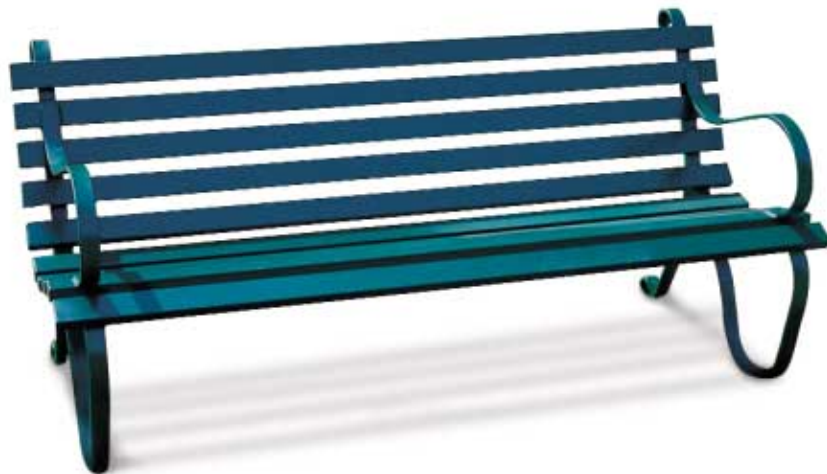

Langford

Outdoor Furniture

Branson Leisure steel furniture is designed not only to be functional and elegant, but is also immensely strong and therefore highly vandal resistant. The 100% steel construction is available with a choice of three finishes:

- Polyester coated
- Galvanised
- Polyester coating on galvanised

The Langford bench has an ergonomic seat and back for maximum comfort. The design uses an attractive decorative scroll effect on the arms and legs to make this equally at home in a park, sports club, street or domestic setting.

The unit is available with or without arms. The Langford standard length is 180cm.

Colour shown is Green RAL 6005.

For coastal regions where a high salt element is present in the atmosphere, a galvanised finish is recommended.