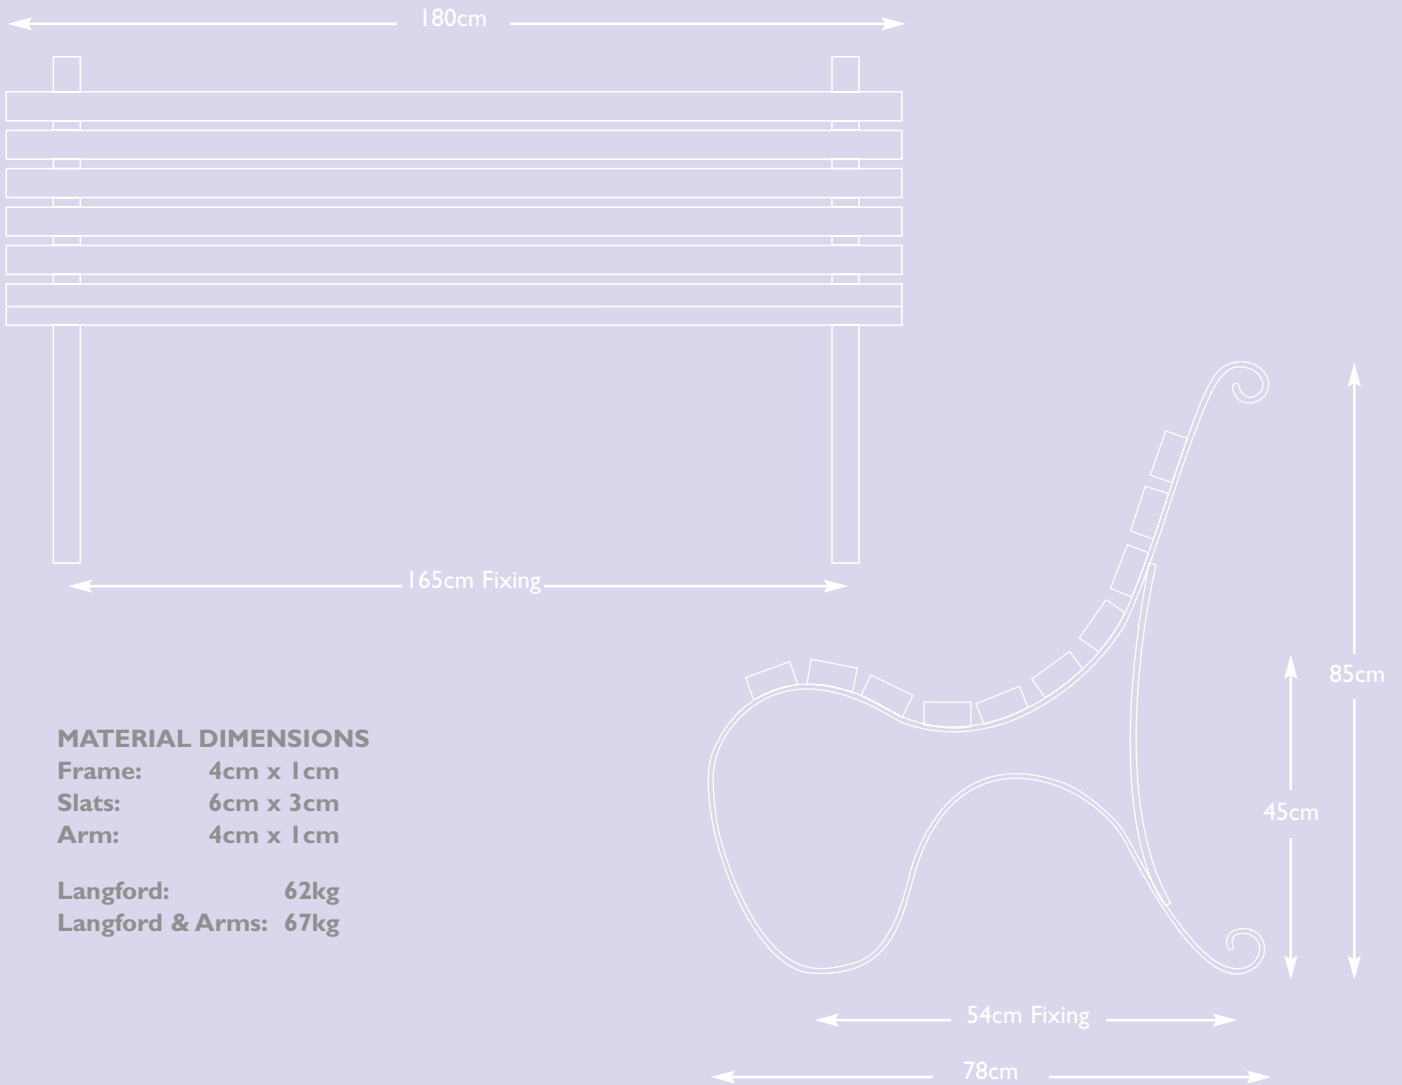

The unit is available with or without arms. The Langford standard length is 180cm.

Colour shown is Green RAL 6005.

For coastal regions where a high salt element is present in the atmosphere, a galvanised finish is recommended.

Engraved stainless steel commemorative plaques are available for the Langford range.

Langford

Dimensions

Variations

These stylish benches are available in a choice of four colours and various coatings.

- Polyester coated
- Galvanised
- Polyester coating on galvanised