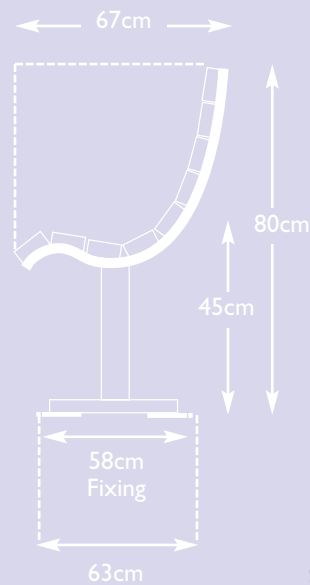

The Greensted standard length is 180cm and is available with or without arms.

Colour shown is Black RAL 9005.

Inscriptions

Engraved stainless steel commemorative plaques are available for the Greensted range.

Greensted

Dimensions

Pedestal Fixing: 66kg
Pedestal Fixing & Arms: 71kg

MATERIAL DIMENSIONS

Foot: 8cm x 4cm
Frame: 4cm x 2cm
Slats: 6cm x 3cm
Arm: 4cm x 1cm

Post Fixing: 66kg
Post Fixing & Arms: 71kg

Variations