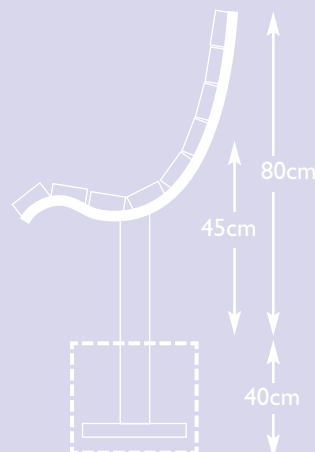

The Greensted standard length is 180cm and is available with or without arms.

Colour shown is Black RAL 9005.

Inscriptions

Engraved stainless steel commemorative plaques are available for the Greensted range.

Greensted

Dimensions

Pedestal Fixing: 66kg
Pedestal Fixing & Arms: 71kg

MATERIAL DIMENSIONS

Foot: 8cm x 4cm
Frame: 4cm x 2cm
Slats: 6cm x 3cm
Arm: 4cm x 1cm

Post Fixing: 66kg
Post Fixing & Arms: 71kg

Variations