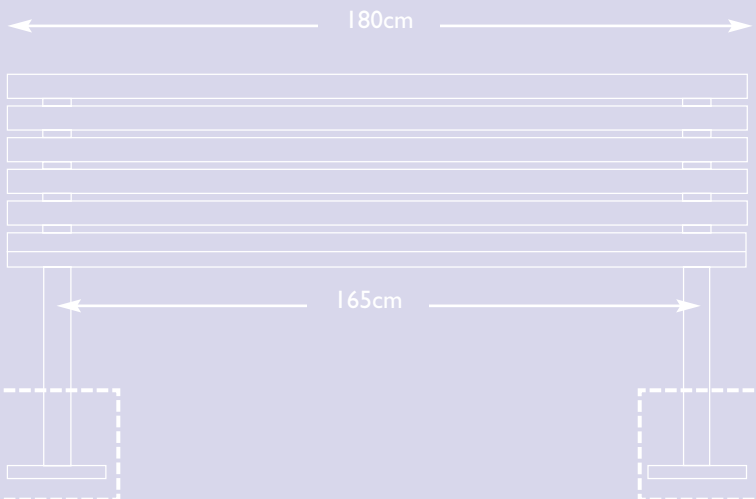

The Greensted standard length is 180cm and is available with or without arms.

Colour shown is Black RAL 9005.

Inscriptions

Engraved stainless steel commemorative plaques are available for the Greensted range.

Greensted

Dimensions

Pedestal Fixing: 66kg
Pedestal Fixing & Arms: 71kg

MATERIAL DIMENSIONS

Foot: 8cm x 4cm
Frame: 4cm x 2cm
Slats: 6cm x 3cm
Arm: 4cm x 1cm

Post Fixing: 66kg
Post Fixing & Arms: 71kg

Variations