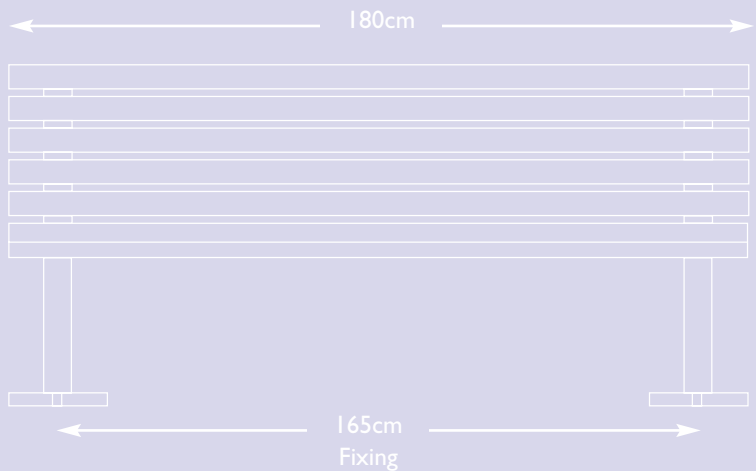

The Greensted standard length is 180cm and is available with or without arms.

Colour shown is Black RAL 9005.

Inscriptions

Engraved stainless steel commemorative plaques are available for the Greensted range.

Greensted

Dimensions

Pedestal Fixing: 66kg
Pedestal Fixing & Arms: 71kg

MATERIAL DIMENSIONS

Foot: 8cm x 4cm
Frame: 4cm x 2cm
Slats: 6cm x 3cm
Arm: 4cm x 1cm

Post Fixing: 66kg
Post Fixing & Arms: 71kg

Variations