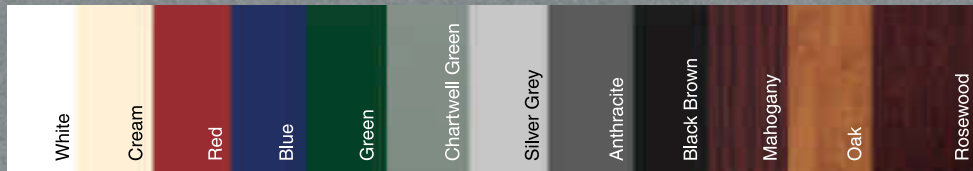

Quarter panels

Quarter Winchester

Quarter Cathedral

Quarter Manor

Quarter Elizabethan

Colourgrain & Woodgrain options

Accessories

A wide range of door furniture is available in a choice of white, black, gold and chrome colour options.