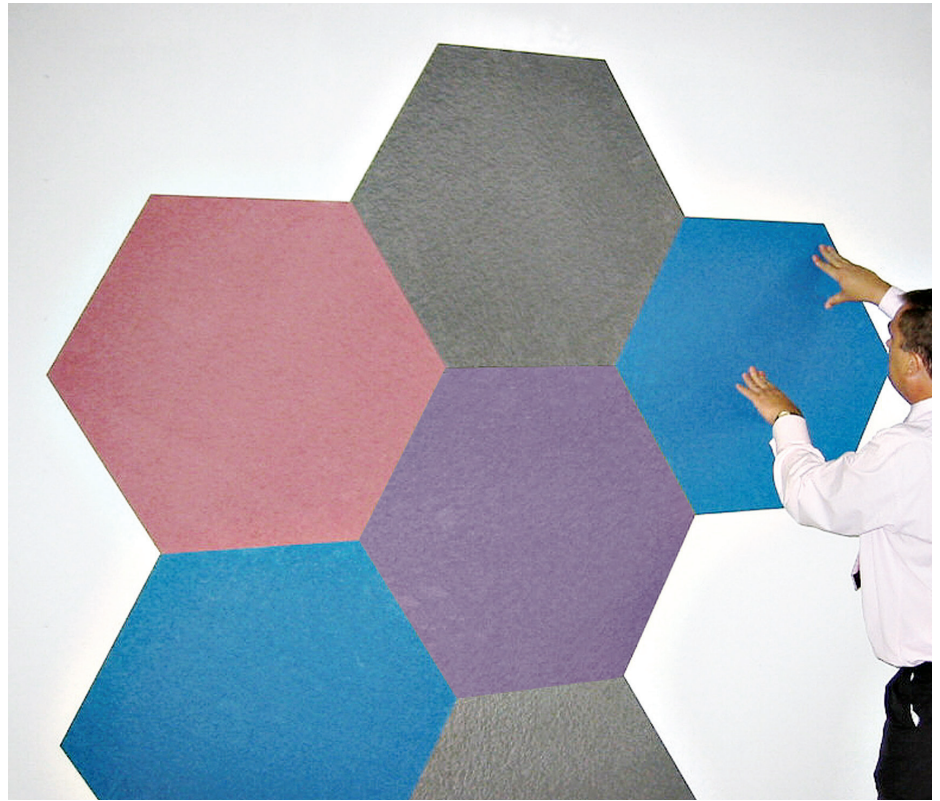

Eco-friendly geometric noticeboards

Fun pinboards to brighten up a nursery or classroom with a geometric theme

Made from 100% recycled newsprint. Supplied with double sided self adhesive pads.

TO ORDER:

Please state the product code followed by the colourboard colour code required

EXAMPLE: Hexagon 750 x 850mm in red = **HEX850/RD**

Pinnable colourboard colours

Crescent - small
Size D 850mm
Code **CRE850**

Circle - small
Size D 850mm
Code **CIR850**

Hexagon - small
Size H 750mm
W 850mm
Code **HEX850**

Crescent - large
Size D 1000mm
Code **CRE100**

Circle - large
Size D 1000mm
Code **CIR100**

Hexagon - large
Size H 1000mm
W 1150mm
Code **HEX100**

www.metroplan-ecofriendly.co.uk