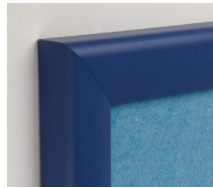

Eco-friendly contrast colourboards

A new range of eco-friendly noticeboards with attractive contrasting colour schemes

Frames are made almost entirely from timber industry bi-products and the pinboard surface from recycled waste newsprint. A choice of 4 colour combinations. Boards can be mounted portrait or landscape with concealed fixings provided.

TO ORDER:

Please state the product code followed by the colour code of the board required.

EXAMPLE: 900 x 1200mm in Charcoal = **CCB43/CH**

Pinnable colourboard colours

Blue

Red

Green

Charcoal

OCB43/BL

Eco-friendly light oak colourboards

A range of environmentally friendly noticeboards using colourboard and light oak effect frame.

Almost entirely constructed from timber industry bi-products and sustainable materials. Attractive contoured 35mm wide frame and pinnable colourboard is available in a choice of 6 colours. Boards can be mounted portrait or landscape with concealed fixings provided.