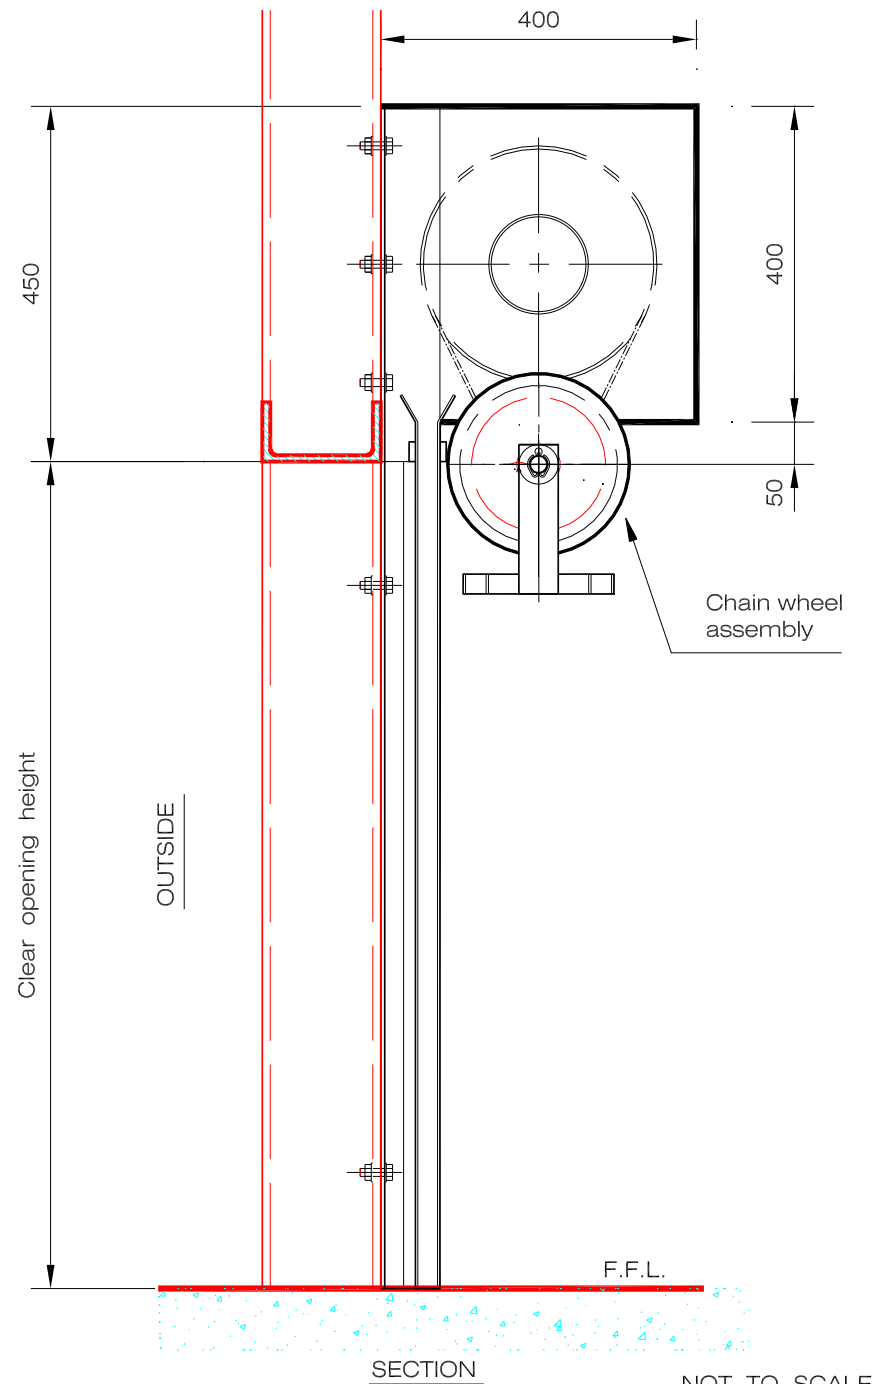

PLAN ON GUIDES

PLAN AT HEAD

NOT TO SCALE

AVON INDUSTRIAL DOORS LTD

TITLE: HAND CHAIN GEAR OPERATED ROLLING SHUTTER
 RIGHT HAND GEARED - FLAG GUIDE ARRANGEMENT - STEEL FIX

DRAWN: D.J.J.

DATE: 10 /10/2007

DRG. No.