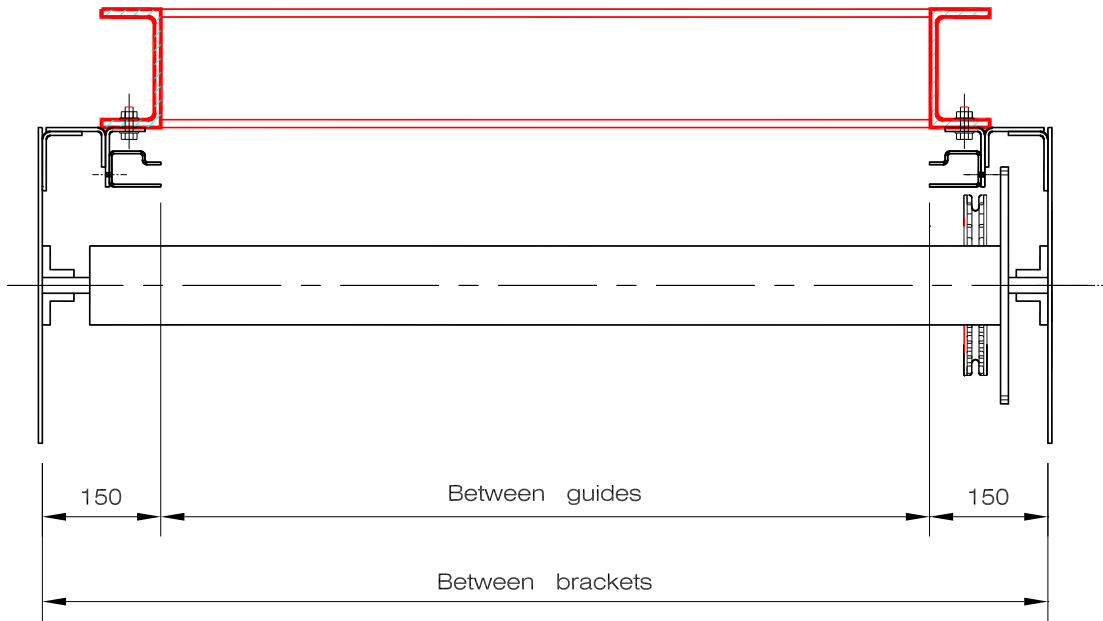

PLAN ON GUIDES

PLAN AT HEAD

NOT TO SCALE

AVON INDUSTRIAL DOORS LTD

TITLE: HAND CHAIN GEAR OPERATED ROLLING SHUTTER
 RIGHT HAND GEARED - FLAG GUIDE ARRANGEMENT - STEEL FIX

DRAWN: D.J.J.

DATE: 10 /10/2007

DRG. No.