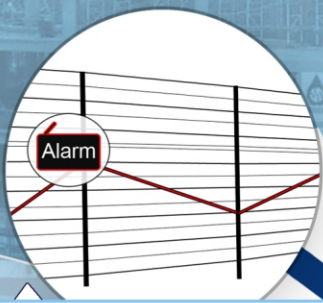

### Compact Wireless GSM Alarm

Protect Valuable Items Against Metal Theft

Empty Property And Asset Protection

Setup Rapid Wireless Perimeter Protection

Full Range Of Wireless Sensors And Detectors

Construction Site And Scaffold Security