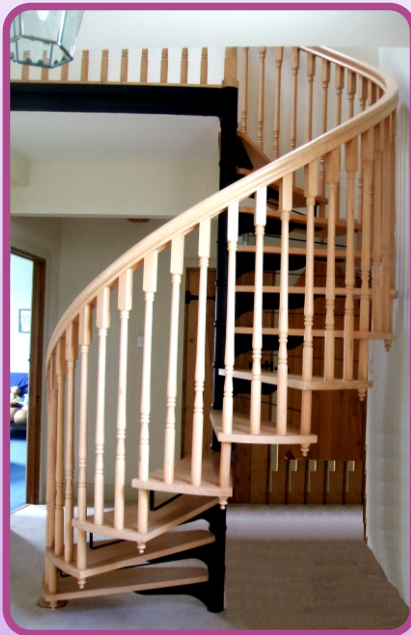

This combination stair uses a steel pole, landing frame and tread supports to provide great strength and stability. The hardwood treads, balusters and handrail give the stair that traditional hand crafted quality appearance.

This stair does not look out of place in any home whether traditional or modern

Landings can be supplied in all sizes to fit round or square holes.

Alternatively we can supply with a collar fixing that will allow connection direct to the upper floor as illustrated in the photographs in the brochure.

This practical spiral staircase is ideal for Barn conversions or serving a Mezzanine or balcony. This image shows the solid wood beech treads with the balusters attached. This stair has been fitted with a metal riser bar to adhere to the 100mm gap rule and is generally used when small children are using the staircase