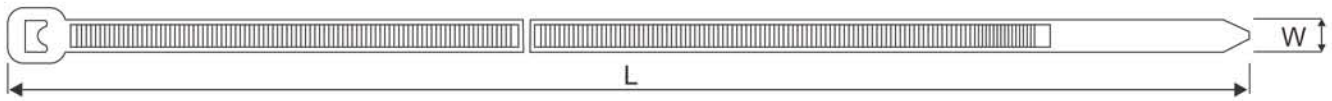

Standard Nylon Cable Ties

Features:

- Internal serrations allowing for a positive hold onto cable and pipe bundles.
- The design of the head guarantees a high tensile strength while allowing a very low insertion force.
- Flame-retardant, Heat-resistant, UV resistant are available.

Material:

UL approved polyamide 6.6, 94V-2

Item No.	Approx. Length L (mm)	Approx. Width W (mm)	Max. Bundle Dia. (mm)	Min. Loop Tensile Strength (kg)
CT33	630	4.8	190	22.2
CT27	150	7.6	35	22.2
CT6	200	7.6	50	54.4
CT34	250	7.6	65	54.4
CT9	300	7.6	76	54.4
CT11	368	7.6	102	54.4
CT35	450	7.6	132	54.4
CT36	540	7.6	140	54.4
CT37	750	7.6	218	54.4
CT15	430	9.0	110	79.4
CT16	526	9.0	140	79.4
CT40	610	9.0	187	79.4
CT14	710	9.0	190	79.4
CT21	780	9.0	228	79.4
CT41	914	9.0	263	79.4
CT19	1020	9.0	295	79.4
CT42	1220	9.0	365	79.4
CT43	280	12.7	76	114.0
CT44	380	12.7	106	114.0
CT39	480	12.7	120	114.0
CT13	580	12.7	204	114.0
CT28	760	12.7	204	114.0
CT45	880	12.7	248	114.0
CT18	1030	12.7	295	114.0