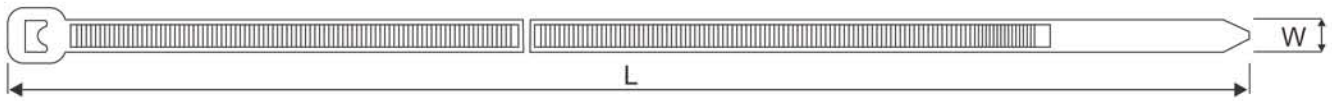

CABLE TIES & FIXINGS

Standard Nylon Cable Ties

Features:

- Internal serrations allowing for a positive hold onto cable and pipe bundles.
- The design of the head guarantees a high tensile strength while allowing a very low insertion force.
- Flame-retardant, Heat-resistant, UV resistant are available.

Material:

UL approved polyamide 6.6, 94V-2

Item No.	Approx. Length L (mm)	Approx. Width W (mm)	Max. Bundle Dia. (mm)	Min. Loop Tensile Strength (kg)
CT22	80	2.5	15	8.0
CT1*	100	2.5	22	8.1
CT38	120	2.5	30	8.1
CT23	160	2.5	40	8.1
CT4	200	2.5	53	8.1
CT2*	140	3.6	33	18.2
CT24	180	3.6	53	18.2
CT20	200	3.6	53	18.2
CT7	300	3.6	102	18.2
CT29	370	3.6	76	18.2
CT25	120	4.8	24	22.2
CT3	160	4.8	38	22.2
CT5*	200	4.8	50	22.2
CT26	250	4.8	60	22.2
CT30	280	4.8	70	22.2
CT8**	300	4.8	76	22.2
CT10**	370	4.8	102	22.2
CT31	390	4.8	105	22.2
CT12	430	4.8	110	22.2
CT32	530	4.8	140	22.2

Standard Nylon Cable Ties

Features:

- Internal serrations allowing for a positive hold onto cable and pipe bundles.
- The design of the head guarantees a high tensile strength while allowing a very low insertion force.
- Flame-retardant, Heat-resistant, UV resistant are available.

Material:

UL approved polyamide 6.6, 94V-2

Item No.	Approx. Length L (mm)	Approx. Width W (mm)	Max. Bundle Dia. (mm)	Min. Loop Tensile Strength (kg)
CT33	630	4.8	190	22.2
CT27	150	7.6	35	22.2
CT6	200	7.6	50	54.4
CT34	250	7.6	65	54.4
CT9	300	7.6	76	54.4
CT11	368	7.6	102	54.4
CT35	450	7.6	132	54.4
CT36	540	7.6	140	54.4
CT37	750	7.6	218	54.4
CT15	430	9.0	110	79.4
CT16	526	9.0	140	79.4
CT40	610	9.0	187	79.4
CT14	710	9.0	190	79.4
CT21	780	9.0	228	79.4
CT41	914	9.0	263	79.4
CT19	1020	9.0	295	79.4
CT42	1220	9.0	365	79.4
CT43	280	12.7	76	114.0
CT44	380	12.7	106	114.0
CT39	480	12.7	120	114.0
CT13	580	12.7	204	114.0
CT28	760	12.7	204	114.0
CT45	880	12.7	248	114.0
CT18	1030	12.7	295	114.0