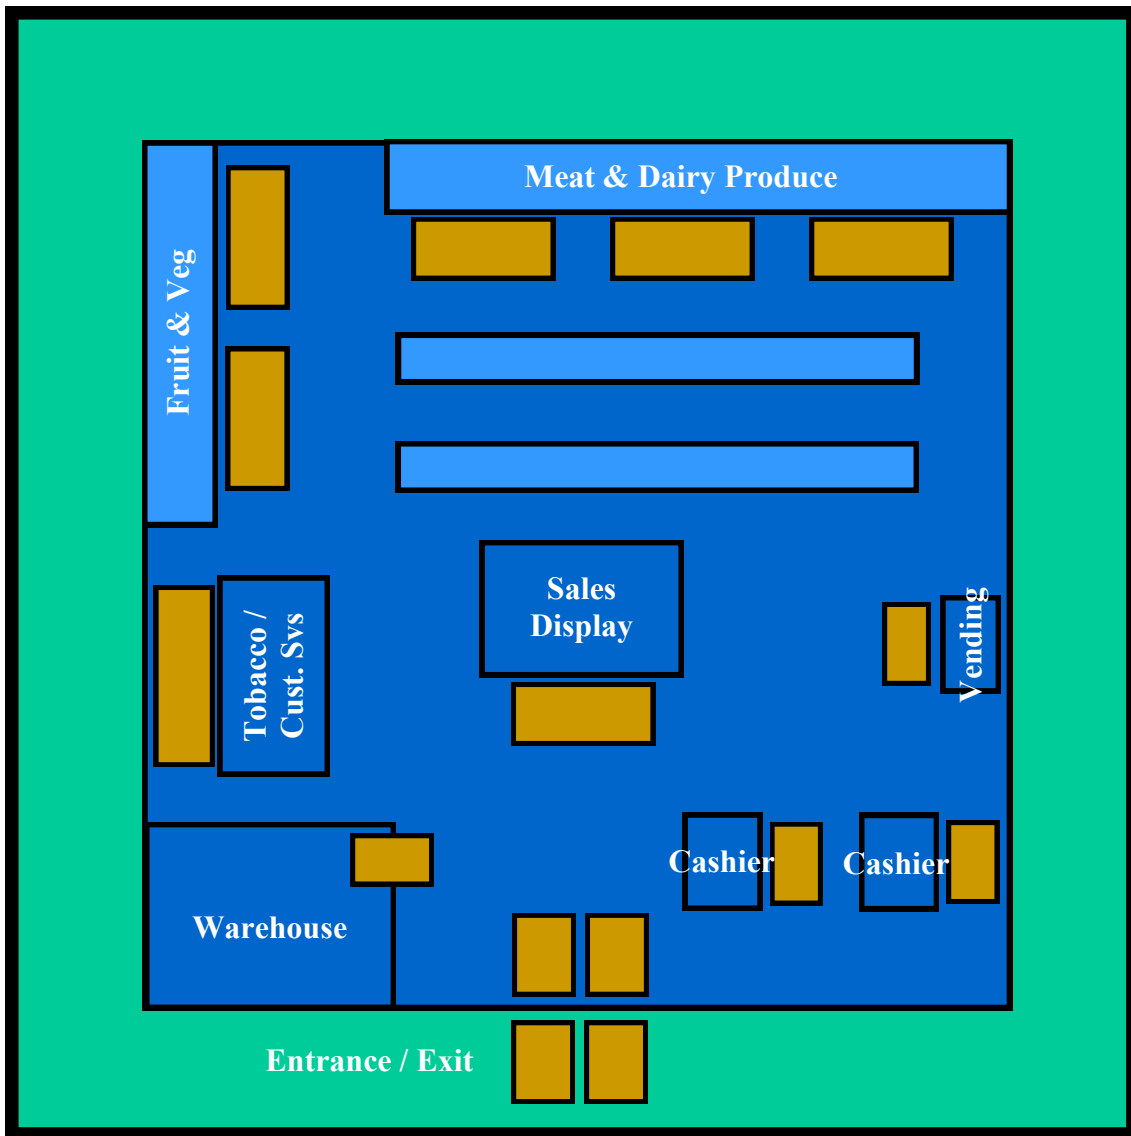

# SHOP / STORE—Floor Placement Guide

## Entrance / Exit Outside

Brush Hog  
 Comfort Mate  
 Superscrape  
 Flex Tip  
 Rubber Logo Mat

## Warehouse

Superscrape  
 Anti Fatigue Mats  
 Happy Feet  
 Hog Heaven  
 Superscrape  
 Traction Tread