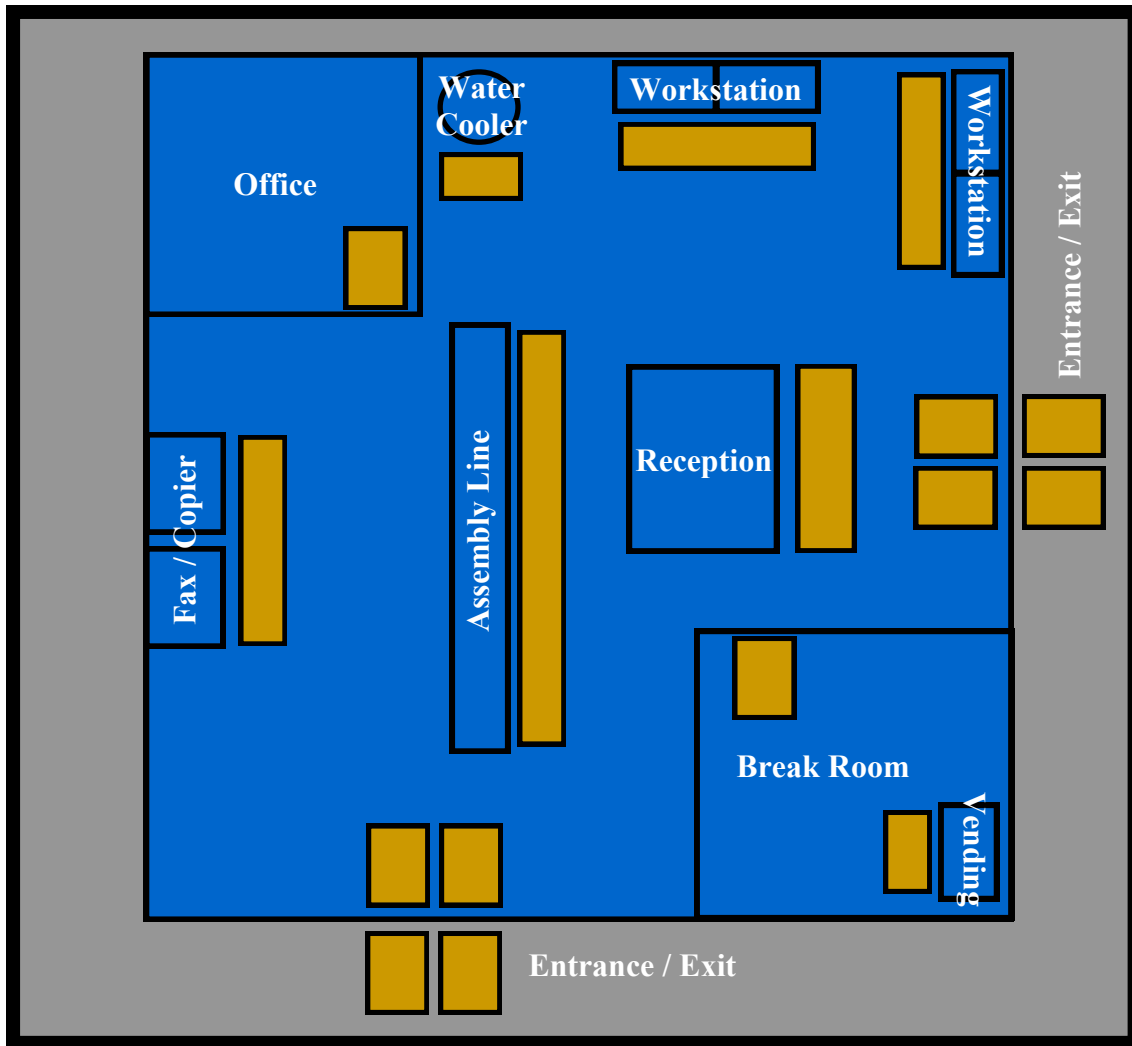

FACTORY/WAREHOUSE—Floor Placement Guide

Entrance / Exit Inside

Waterhog Classic
Waterhog Eco
Waterhog Premium
Waterhog Geometric Tiles
Tri Grip HD
Logo Mat

Entrance / Exit Outside

Brush Hog
Comfort Mate
Superscrape
Flex Tip
Rubber Logo Mat

Reception desk (behind)

Anti Fatigue Mats
Happy Feet
Hog Heaven
Cushion Station
Chair Mats

Reception desk (in front)

TriGrip
Tri Grip HD
Logo Mat

Break Room

Classic

Vending Machines

Classic
Eco
TriGrip
Superscrape
Safetyscrape

Fax / Copier

Happy Feet,
Hog Heaven
TriGrip

Assembly Line

Anti Fatigue Mats
Happy Feet
Hog Heaven
Superscrape
Traction Tread

Workstation

Anti Fatigue Mats
Happy Feet
Hog Heaven
Comfort Flow
Superscrape
Safetyscrape

Water Cooler

Waterhog Classic
Waterhog Eco
TriGrip
Superscrape
Safetyscrape

Office

Classic
Eco
TriGrip
Premium
Chair Mat