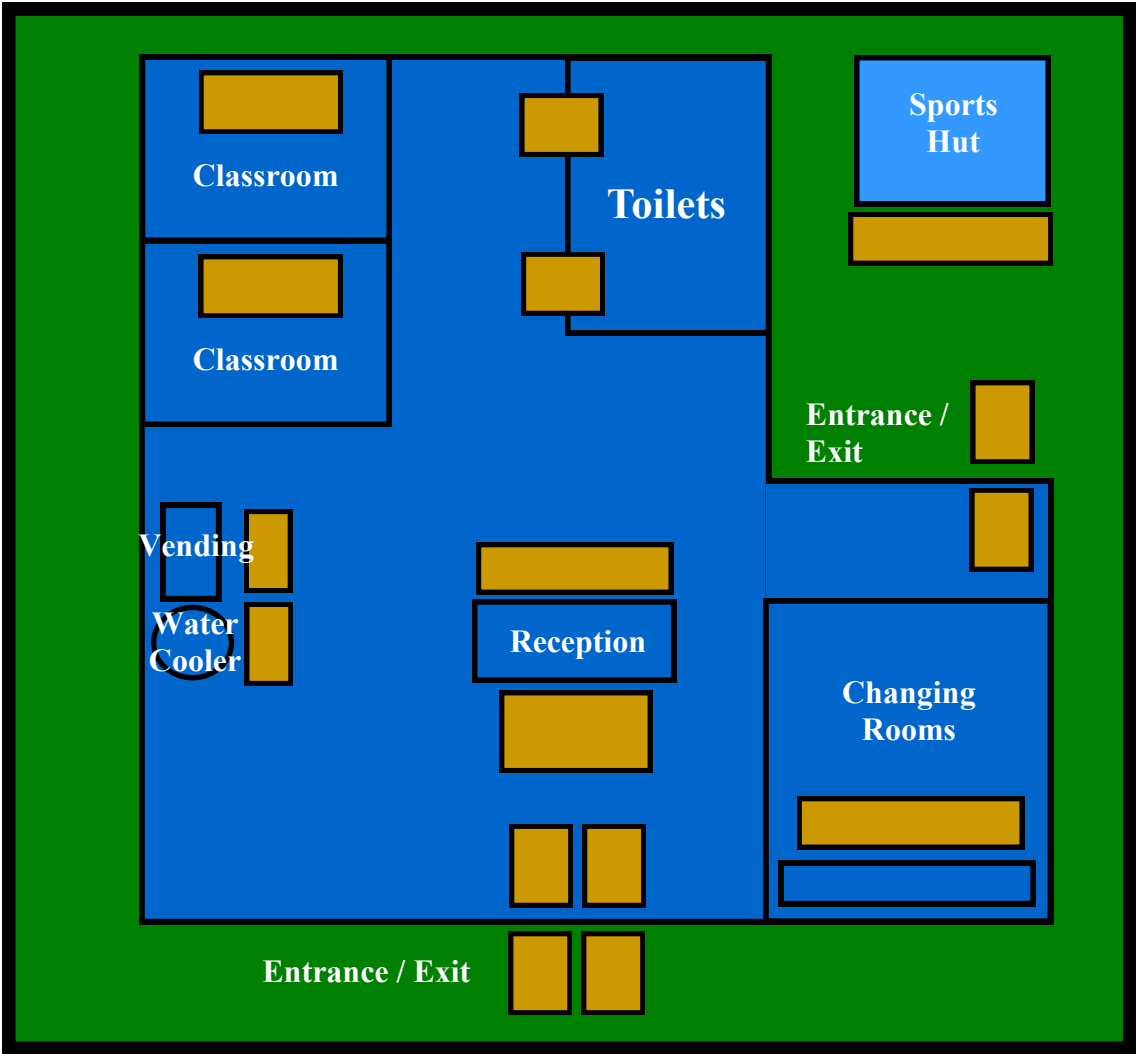

EDUCATION—Floor Placement Guide

Entrance / Exit Inside

- Waterhog Classic
- Waterhog Eco
- Waterhog Premium
- Waterhog Geometric Tiles
- Tri Grip HD
- Logo Mat

Entrance / Exit Outside

- Brush Hog
- Comfort Mate
- Superscrape
- Flex Tip
- Rubber Logo Mat

Vending Machine

- Waterhog Classic
- Waterhog Eco
- TriGrip

Water Cooler

- Waterhog Classic
- Waterhog Eco
- TriGrip
- Superscrape
- Safetyscrape

Reception desk (behind)

- Happy Feet
- Hog Heaven
- Cushion Station
- Chair Mats

Reception desk (in front)

- TriGrip
- Tri Grip HD
- Logo Mat

Changing Rooms

- Superscrape
- Comfort Flow
- Lagune
- Ultima
- Heronrib

Classroom

- Hog Heaven
- Chair Mats

Toilets

- Superscrape
- Safetyscrape