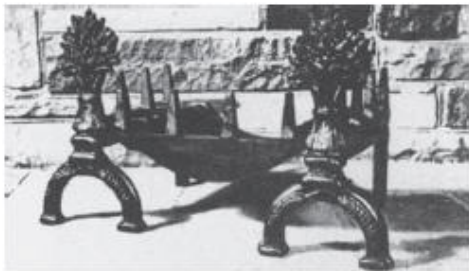

# cast iron grates & dog irons

Saddle Grate & Daisy Dogs  
36" x 16½"

Saddle Grate & Angel Dogs  
18" x 12"

Saddle Grate & Cherub Dogs  
18" x 12"

Saddle Grate & Wheatshaf Dogs  
18" x 12"

Saddle Grate & Gothic Dogs  
24" x 14"