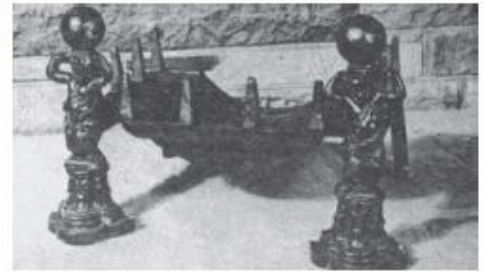

Saddle Grate & Cherub Dogs
18" x 12"