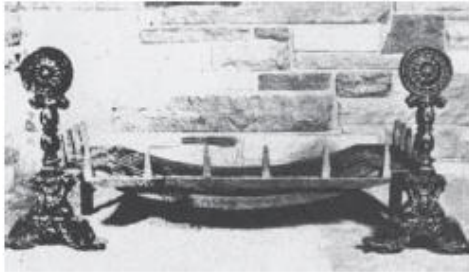

cast iron grates & dog irons

Saddle Grate & Daisy Dogs
36" x 16½"