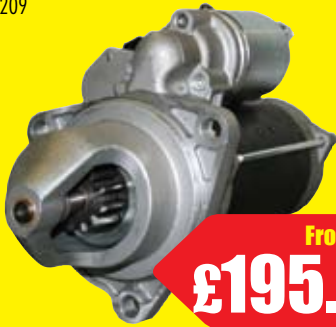

NOVEMBER SPECIALS

DAF CF 2001 >

EL2209

From only
£195.00

DAF CF XF 2001 >

EL3057