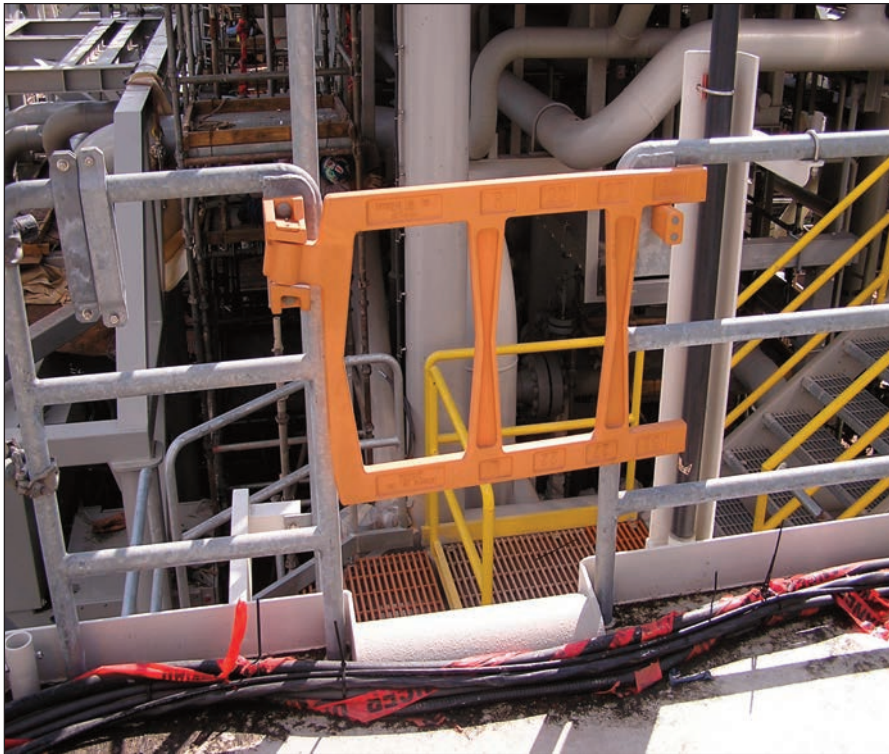

Self-closing Safety Gates

Fibreglass Gratings
Anti-Slip Floor Sheets
Ladder Rung Covers
Fibreglass Ladders
Work Platforms
Riser Shaft Flooring
Pultruded Profiles
Handrail Systems

Disabled Ramps
Stair Nosings
Safety Gates
Walkways
Stairs & Steps
Trench Covers
Mouldings
Tread Covers

Anglia Composites safety gates are manufactured from high-density plastics to provide superior strength. Our gates are virtually indestructible.

Self-Closing

Lightweight

Corrosion Resistant

High Strength

Conforms to standards

Installation service

Any opening size

Easy installation

Left or right opening

All Anglia Composites safety gates are double bar gates which conform to EN-ISO 14122 part 3: 2001 and part 4: 2005. All gates have a knee rail and handrail.