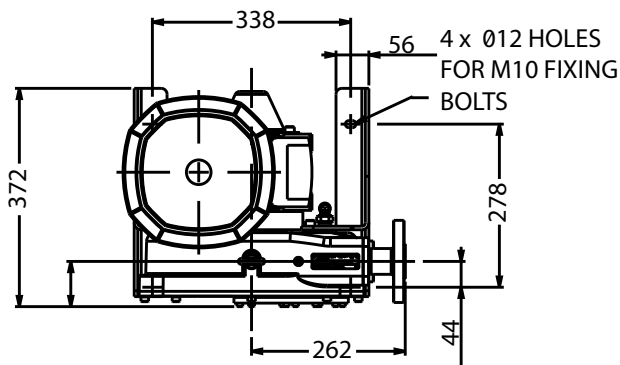

Verderflex Dura 35

VERDERFLEX®

| Description | Material | Paint Detail |
|----------------|---|---------------------|
| Pump Housing | Cast Iron (GG25) | Green Powder Coated |
| Front Cover | Carbon Steel with Plexiglass Inspection Window | Powder Coated |
| Rotor | Cast Iron (GG25) | |
| Drive Shaft | EN24T Steel | |
| Port Flange | 316 Stainless Steel Universal slotted design fits with DIN PN16, ANSI 150# & JIS10K Options: 304 Stainless Steel with Polypropylene or P.V.D.F Insert | |
| Mounting Frame | Carbon Steel | Powder Coated |
| Torque Arm | Carbon Steel | Powder Coated |
| Bearing | Bearing Steel | |
| Shaft Seal | Viton Option: PTFE | |
| Lubricant | Verderlube - Glycerine based lubricant Verdersil - Silicone based lubricant | |
| Hose | Natural Rubber (NR) Options: Nitrile Buna Rubber (NBR) Ethylene Propylene Diene Monomer (EPDM), Food Grade Nitrile Buna (NBRF), Hypalon® (CSM) and Verderprene | |
| Weight | Complete pump excluding drive: 58 kg | |

All dimensions are in mm.
All dimensions and weights are for guidance only.

Verderflex Dura 35

Standard Pump Options for 50Hz Motor Fitted With Worm Gearbox, Suitable for Inverter Duty

| Flow (l/hr) | Pump Speed RPM | Installed Motor Power kW | Max Turndown at 6 Bar discharge pressure |
|-------------|----------------|--------------------------|--|
| 588 | 15 | 0.55 | 1.5:1 |
| 901 | 23 | 0.92 | 2:1 |
| 1,372 | 35 | 1.1 | 2:1 |
| 1842 | 47 | 1.5 | 2:1 |
| 2195 | 56 | 1.5 | 2:1 |
| 2744 | 70 | 2.2 | 3:1 |