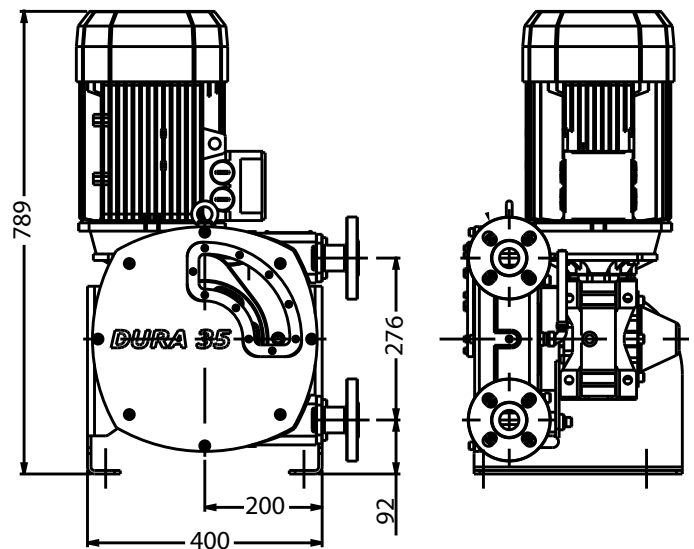

Verderflex Dura 35

VERDERFLEX®

| Description | Material | Paint Detail |
|----------------|---|---------------------|
| Pump Housing | Cast Iron (GG25) | Green Powder Coated |
| Front Cover | Carbon Steel with Plexiglass Inspection Window | Powder Coated |
| Rotor | Cast Iron (GG25) | |
| Drive Shaft | EN24T Steel | |
| Port Flange | 316 Stainless Steel Universal slotted design fits with DIN PN16, ANSI 150# & JIS10K Options: 304 Stainless Steel with Polypropylene or P.V.D.F Insert | |
| Mounting Frame | Carbon Steel | Powder Coated |
| Torque Arm | Carbon Steel | Powder Coated |
| Bearing | Bearing Steel | |
| Shaft Seal | Viton Option: PTFE | |
| Lubricant | Verderlube - Glycerine based lubricant Verdersil - Silicone based lubricant | |
| Hose | Natural Rubber (NR) Options: Nitrile Buna Rubber (NBR) Ethylene Propylene Diene Monomer (EPDM), Food Grade Nitrile Buna (NBRF), Hypalon® (CSM) and Verderprene | |
| Weight | Complete pump excluding drive: 58 kg | |

All dimensions are in mm.
All dimensions and weights are for guidance only.

Verderflex Dura 35

Standard Pump Options for 50Hz Motor Fitted With Worm Gearbox, Suitable for Inverter Duty

| Flow (l/hr) | Pump Speed RPM | Installed Motor Power kW | Max Turndown at 6 Bar discharge pressure |
|-------------|----------------|--------------------------|--|
| 588 | 15 | 0.55 | 1.5:1 |
| 901 | 23 | 0.92 | 2:1 |
| 1,372 | 35 | 1.1 | 2:1 |
| 1842 | 47 | 1.5 | 2:1 |
| 2195 | 56 | 1.5 | 2:1 |
| 2744 | 70 | 2.2 | 3:1 |