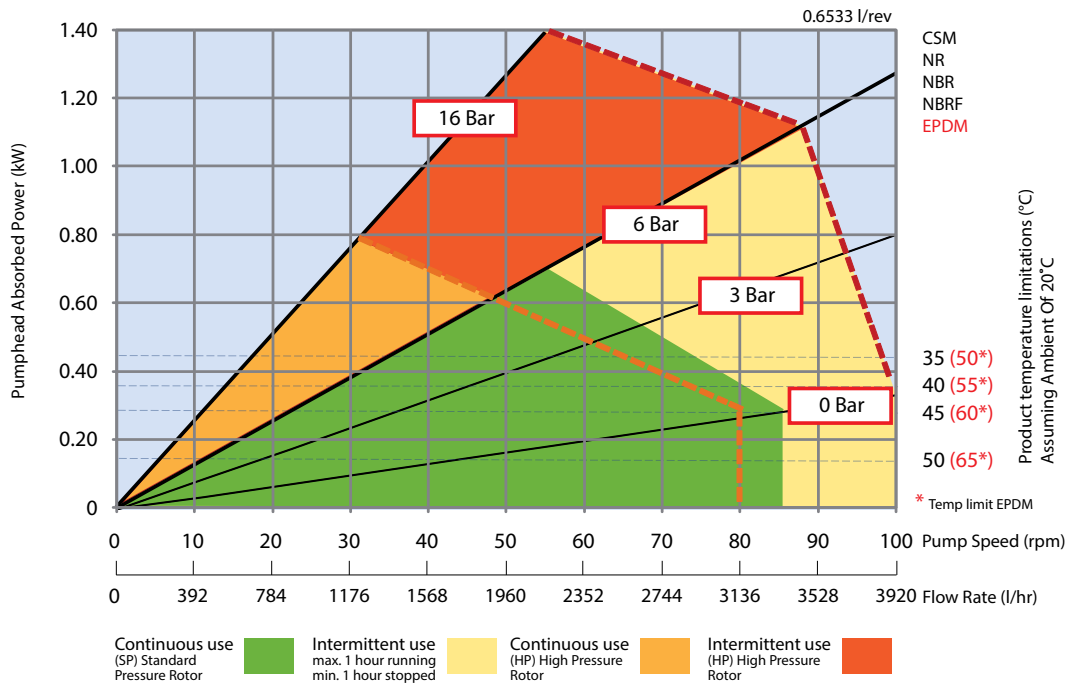

Verderflex Dura 35

VERDERFLEX®

| Description | Material | Paint Detail |
|----------------|---|---------------------|
| Pump Housing | Cast Iron (GG25) | Green Powder Coated |
| Front Cover | Carbon Steel with Plexiglass Inspection Window | Powder Coated |
| Rotor | Cast Iron (GG25) | |
| Drive Shaft | EN24T Steel | |
| Port Flange | 316 Stainless Steel Universal slotted design fits with DIN PN16, ANSI 150# & JIS10K Options: 304 Stainless Steel with Polypropylene or P.V.D.F Insert | |
| Mounting Frame | Carbon Steel | Powder Coated |
| Torque Arm | Carbon Steel | Powder Coated |
| Bearing | Bearing Steel | |
| Shaft Seal | Viton Option: PTFE | |
| Lubricant | Verderlube - Glycerine based lubricant Verdersil - Silicone based lubricant | |
| Hose | Natural Rubber (NR) Options: Nitrile Buna Rubber (NBR) Ethylene Propylene Diene Monomer (EPDM), Food Grade Nitrile Buna (NBRF), Hypalon® (CSM) and Verderprene | |
| Weight | Complete pump excluding drive: 58 kg | |

All dimensions are in mm.
All dimensions and weights are for guidance only.

Verderflex Dura 35

Standard Pump Options for 50Hz Motor Fitted With Worm Gearbox, Suitable for Inverter Duty

| Flow (l/hr) | Pump Speed RPM | Installed Motor Power kW | Max Turndown at 6 Bar discharge pressure |
|-------------|----------------|--------------------------|--|
| 588 | 15 | 0.55 | 1.5:1 |
| 901 | 23 | 0.92 | 2:1 |
| 1,372 | 35 | 1.1 | 2:1 |
| 1842 | 47 | 1.5 | 2:1 |
| 2195 | 56 | 1.5 | 2:1 |
| 2744 | 70 | 2.2 | 3:1 |

Any application below 15 Hz may require special review

Flows are typical and were measured with water at 20°C with no suction lift or discharge pressure. Actual flows will vary according to suction conditions, discharge pressure and normal component production tolerances.