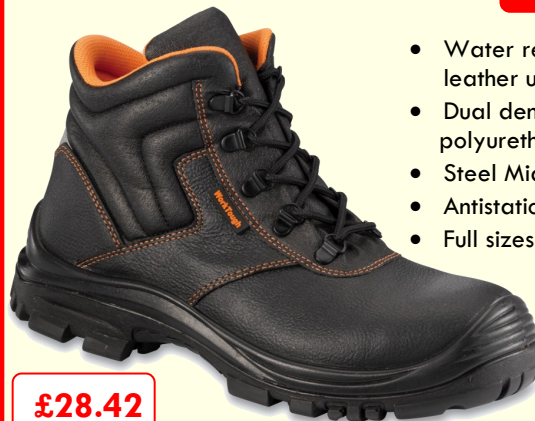

### 118SM

- Fur lined leather upper
- Dual density polyurethane sole
- Steel midsole
- Antistatic
- Full sizes 6-13

**£25.12**

### 68SM

- Leather upper
- Dual density polyurethane sole
- Non-metal composite toecap and midsole
- Antistatic
- Full sizes 6-12

**£25.87+VAT**

### 106SM

- Water resistant leather upper
- Dual density polyurethane sole
- Steel Midsole
- Antistatic
- Full sizes 6-13

**£28.42**

### 520SM

- Water resistant leather upper
- Dual density PU/rubber sole
- Steel midsole
- Antistatic
- Full sizes 6-13

**£41.70**