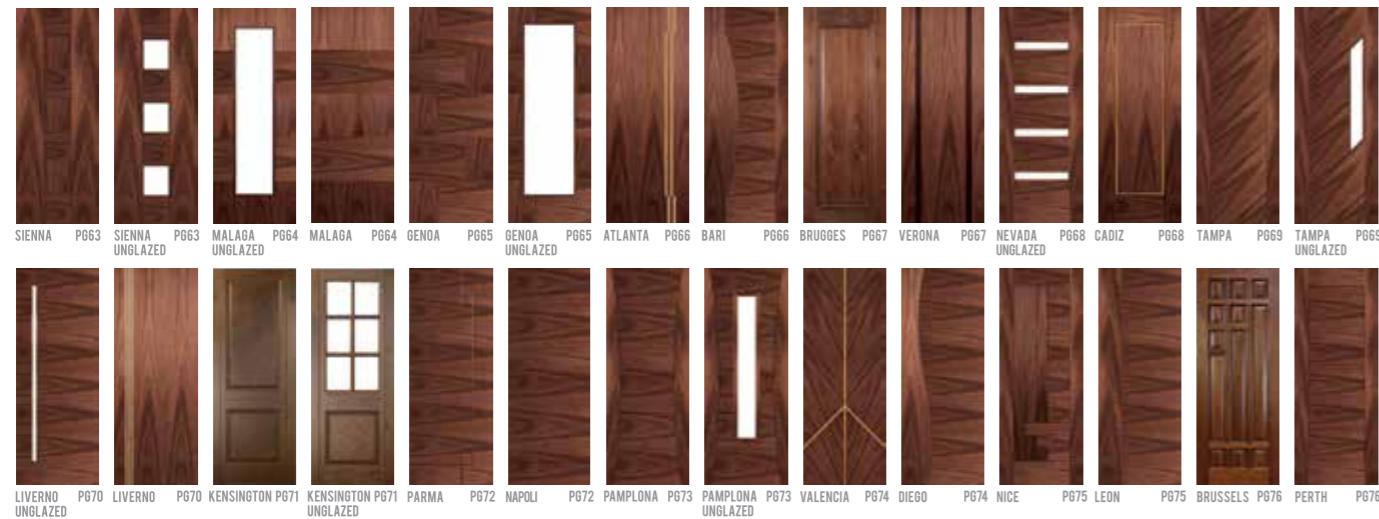

Walnut Unglazed

Sizes

1981 X 610 X 45MM
1981 X 686 X 45MM
1981 X 762 X 45MM
1981 X 838 X 45MM

Finish

Prefinished

The **Alla Moda** range comprises of a wide variety of styles which are custom made and have been carefully chosen by our in-house designer to add a unique and stylish range to the Deanta selection. The doors are made using the finest materials and are made with precision to ensure you get the highest quality door in the UK. All doors in the **Alla Moda** range are available to order in all standard sizes, unfinished or pre-finished and fire door options are available for most doors. These beautiful doors are available in an exquisite Oak or Walnut finish. All doors in the **Alla Moda** range require a minimum of 12-14 weeks as all doors are made to order.