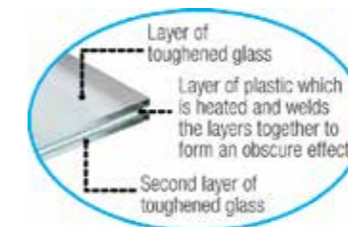

Deanta Obscure toughened glass is made using a process of placing a plastic layer in the middle of two panes of toughened glass and heating the plastic. This causes the layers to weld together and the result is an obscure effect. But the main benefit of this process is it means the glass is much easier to clean compared to other obscure glass on the market that marks very easy due to the obscure surface being on the exterior of the glass.