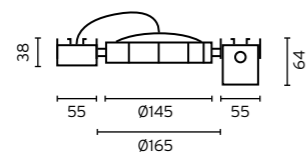

- Range of styles
- LED or fluorescent
- Direct, indirect and combined
- Satin diffuser, opal diffuser or louvre
- See 'www.inox.co.uk' for data sheets and the full range

NOTUS 11

- LED systems
- Surface or recessed
- See 'www.inox.co.uk' for data sheets and the full range