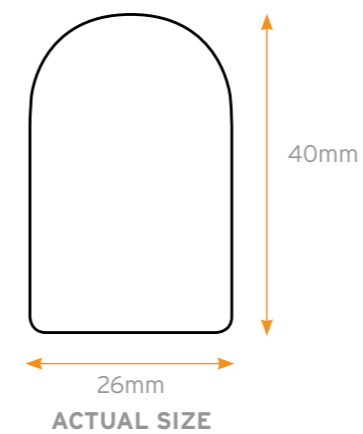

Round diffuser