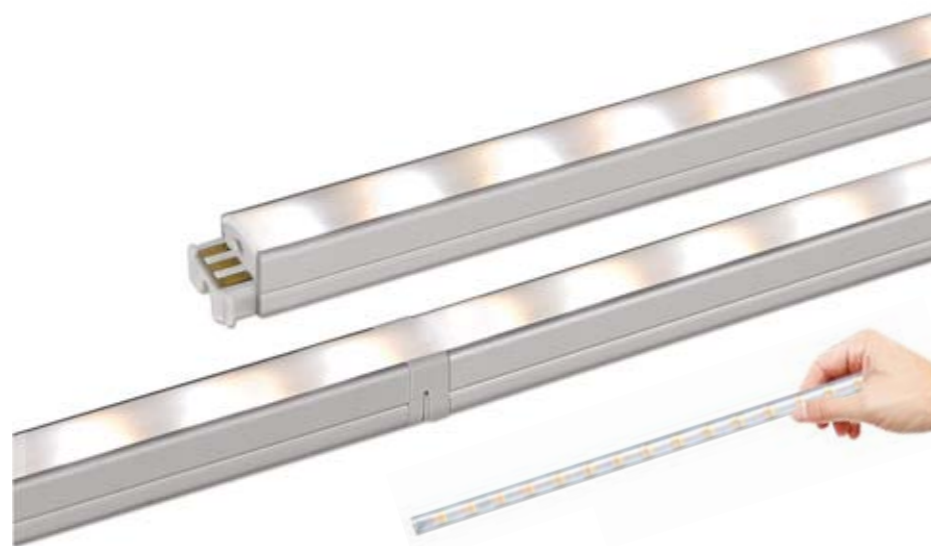

6000k

2700k

See technical data on pages 20-22 for full details...