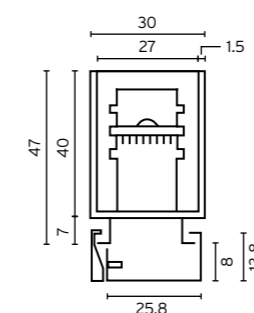

- Range of styles
- LED or fluorescent
- Direct, indirect and combined
- Satin diffuser, opal diffuser or louvre
- See 'www.inox.co.uk' for data sheets and the full range

- LED systems
- Surface or recessed
- See 'www.inox.co.uk' for data sheets and the full range

NOVUS OUT OPAL