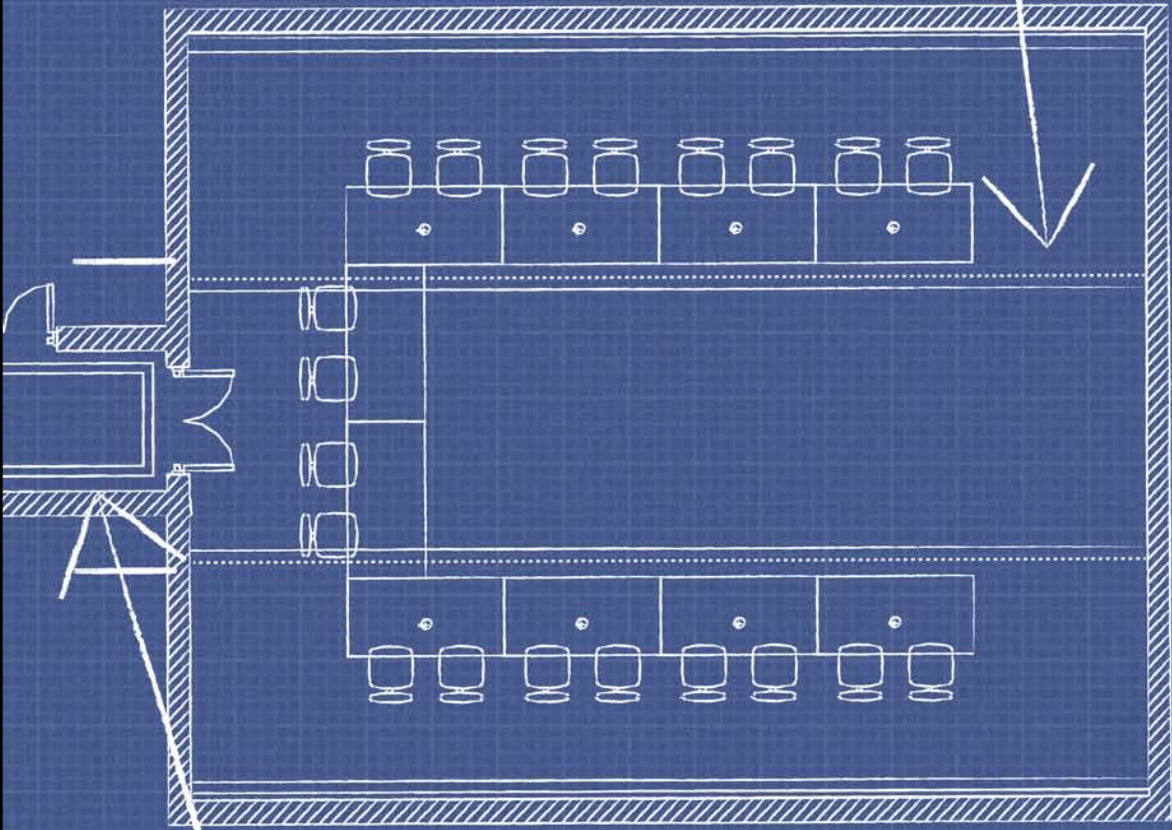

Send to INOX for a quote