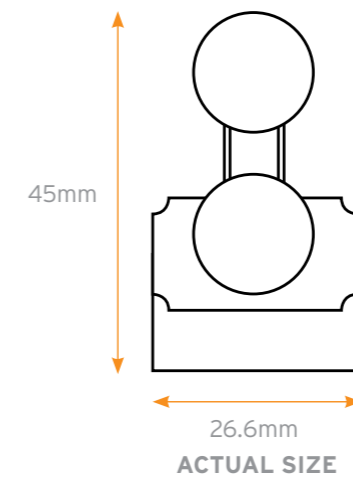

See technical data on pages 20-22 for full details...