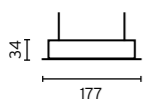

- Range of styles
- LED or fluorescent
- Direct, indirect and combined
- Satin diffuser, opal diffuser or louvre
- See 'www.inox.co.uk' for data sheets and the full range

NOTUS 9