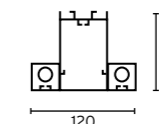

- Range of widths
- LED or fluorescent
- Trimless or flanged
- Satin diffuser, opal diffuser or louvre
- See 'www.inox.co.uk' for data sheets and the full range

- Also available in suspended
- Range of widths
- LED or fluorescent
- Satin diffuser, opal diffuser or louvre
- See 'www.inox.co.uk' for data sheets and the full range

NOTUS 7