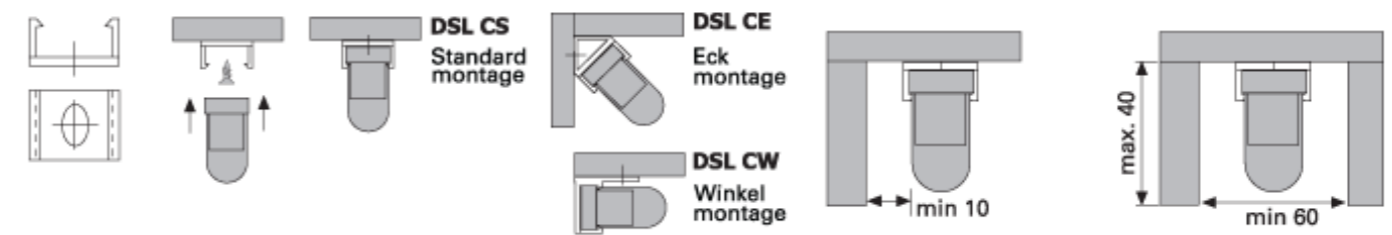

Mounting Clip