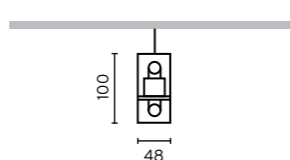

- Range of styles
- LED or fluorescent
- Direct, indirect and combined
- Satin diffuser, opal diffuser or louvre
- See 'www.inox.co.uk' for data sheets and the full range

NOTUS 17 UP DOWN

- LED systems
- Surface or recessed
- See 'www.inox.co.uk' for data sheets and the full range