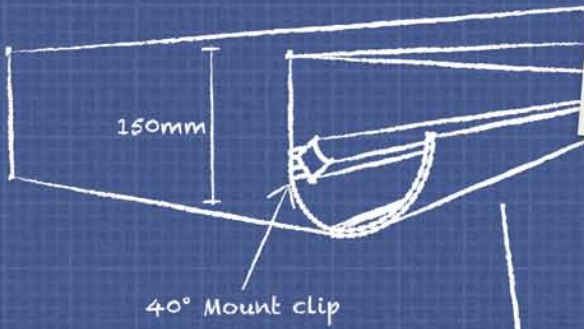

Send to INOX for a quote