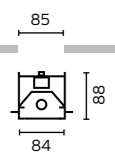

- Range of widths
- LED or fluorescent
- Trimless or flanged
- Satin diffuser, opal diffuser or louvre
- See 'www.inox.co.uk' for data sheets and the full range

- Also available in suspended
- Range of widths
- LED or fluorescent
- Satin diffuser, opal diffuser or louvre
- See 'www.inox.co.uk' for data sheets and the full range

NOTUS 3 TRIMLESS