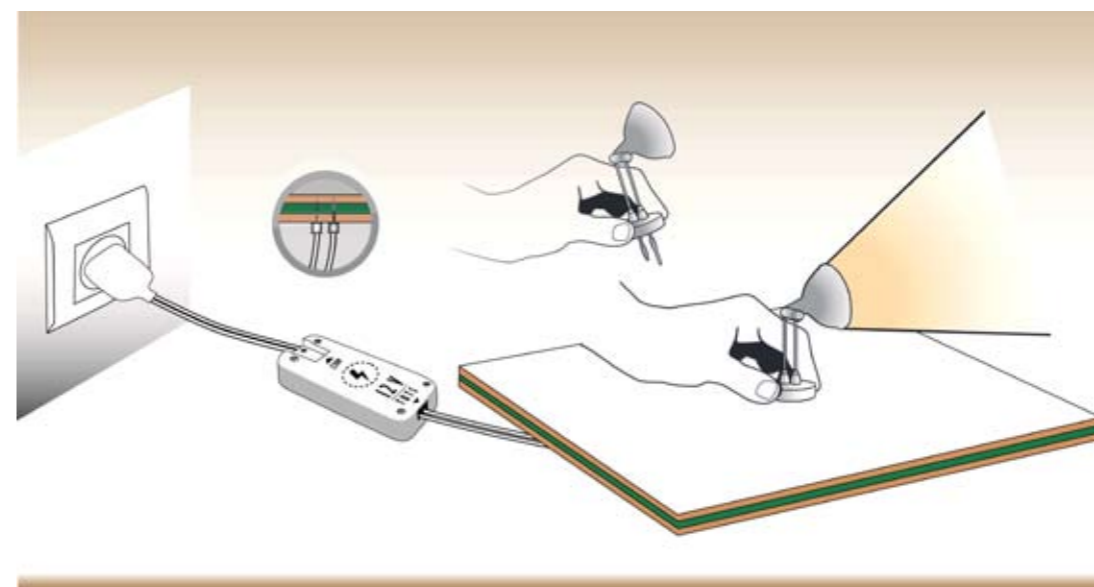

- Unique 'live wall' system
- Ultimate flexibility
- Range of LED, halogen and spot lights
- Colour change
- Panels can be painted, papered or covered in fabric
- Panel sizes up to 2400x1200mm
- Phone to book demo - 01702 468165