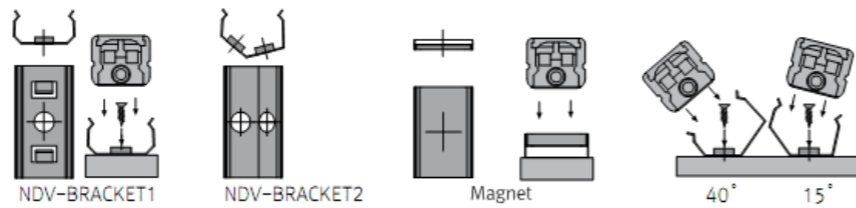

Milky flat diffuser

Milky round diffuser

Clear flat diffuser

Direct connector

Feed cable

Connecting cable: 150mm (6in),  
300mm (1ft), 600mm (2ft),  
1200mm (4ft), 1800mm (6ft)

- Seamless illumination
- 24v DC 'plug'n'play'
- 75 lumens/watt
- 2700k, 3000k, 4000k, 6000k
- Range of connectors
- Dimming on 1-10v & DALI
- 6 lengths available
- Round or square diffusers
- 15° / 40° angle bracket option
- Double density option, provides more consistent linear illumination when close to surfaces
- RA 94 option
- Various fixing methods