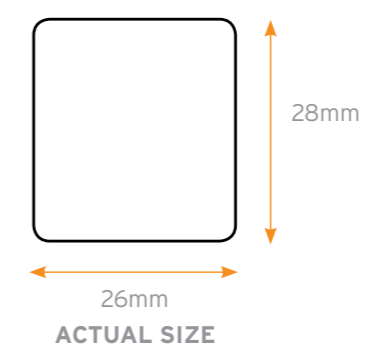

Flat diffuser