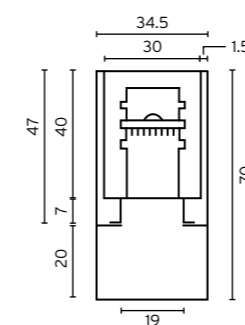

- LED systems
- Surface or recessed
- See 'www.inox.co.uk' for data sheets and the full range

NOVUS IN OPAL