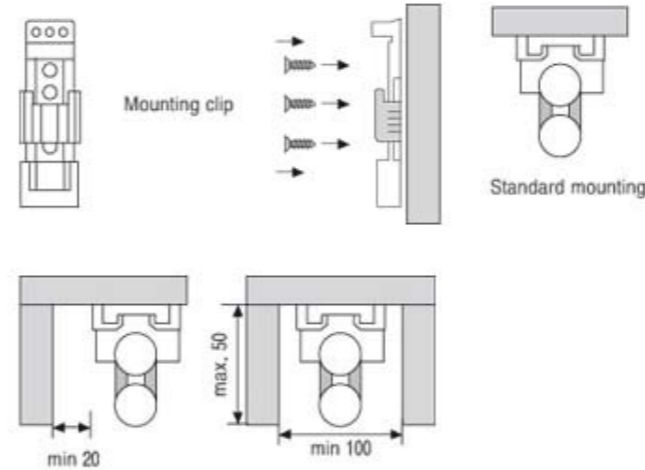

- Seamless illumination
- Built-in power supply (plug'n'play)
- High efficiency & high output options available
- Choice of eight lengths
- 2200k, 2700k, 3000k, 4000k, 6500k, 8000k, red, blue & green
- Dimmable by leading/trailing edge, analogue, DALI or DMX
- Range of connectors