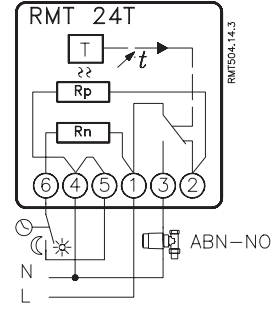

Thermostat RET:

- ❁ RET 230NSB - 230V (ac) supply
- ❁ RET 24NSB - 24V (ac) supply
- ❁ Electronic On/Off Thermostat
- ❁ One stage Heat
- ❁ 4°C Non-Adjustable Setback through Remote Timer Channel
- ❁ LED Power on (RET 230NSB only)
- ❁ LED Switching

Thermostat FMT230D:

- ❁ 'Flat Stat' Thermostat - 230V (ac) supply
- ❁ Low Profile Flush Mounted
- ❁ Setting Dial with LCD Temperature Display
- ❁ Electronic On/Off Thermostat
- ❁ One stage Heat
- ❁ LED Power on
- ❁ LED Switching

Thermostat TP5000:

- ❁ TP5000si - 230V (ac)/24V (ac) supply
- ❁ Programmable On/Off Thermostat
- ❁ One Stage Heat
- ❁ Optimum Start Feature
- ❁ Remote Sensor Options
- ❁ Service Interval Feature

Thermostat RMT Wiring:

Thermostat RET Wiring:

Multiple zones -
RET230's NSB controlled by one timeswitch.

Timeswitch with volt free contacts

Multiple zones -
RET24's NSB controlled by one timeswitch.

Timeswitch with volt free contacts