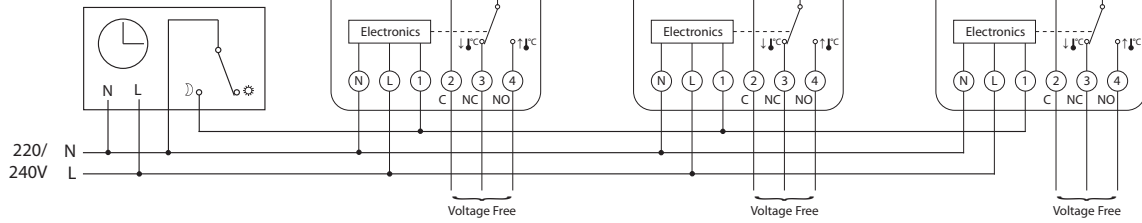

Thermostat TP5000:

- ❁ TP5000si - 230V (ac)/24V (ac) supply
- ❁ Programmable On/Off Thermostat
- ❁ One Stage Heat
- ❁ Optimum Start Feature
- ❁ Remote Sensor Options
- ❁ Service Interval Feature

Thermostat RMT Wiring:

Thermostat RET Wiring:

Multiple zones -
RET230's NSB controlled by one timeswitch.

Timeswitch with volt free contacts

Multiple zones -
RET24's NSB controlled by one timeswitch.

Timeswitch with volt free contacts