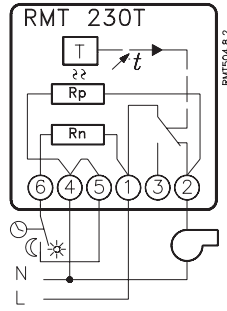

Thermostat RET Wiring:

Multiple zones -
RET230's NSB controlled by one timeswitch.

Timeswitch with volt free contacts

Multiple zones -
RET24's NSB controlled by one timeswitch.

Timeswitch with volt free contacts