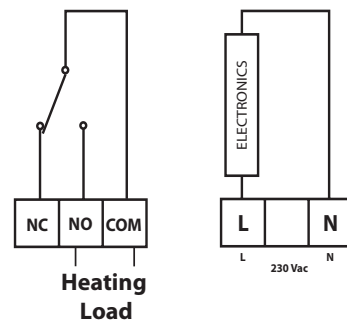

Thermostat RMT Wiring:

Thermostat RET Wiring:

Multiple zones -
RET230's NSB controlled by one timeswitch.

Timeswitch with volt free contacts

Multiple zones -
RET24's NSB controlled by one timeswitch.

Timeswitch with volt free contacts

Thermostat TP5000 / FMT Wiring:

TP5000

FMT230D