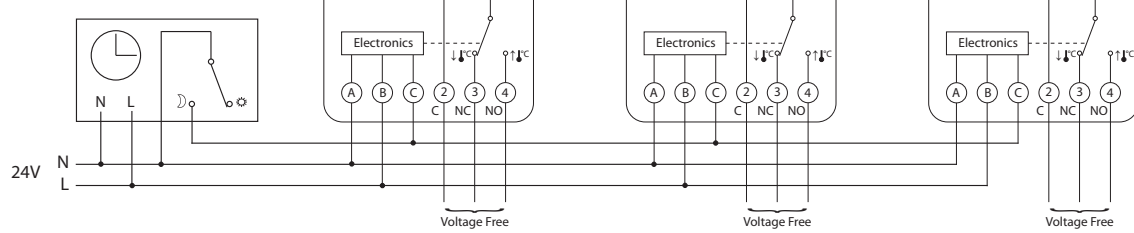

Thermostat RET Wiring:

Multiple zones -
RET230's NSB controlled by one timeswitch.

Timeswitch with volt free contacts

Multiple zones -
RET24's NSB controlled by one timeswitch.

Timeswitch with volt free contacts