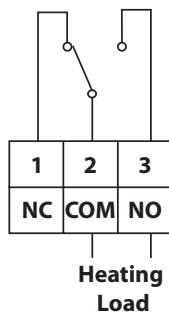

Thermostat RET Wiring:

Multiple zones -
RET230's NSB controlled by one timeswitch.

Timeswitch with volt free contacts

Multiple zones -
RET24's NSB controlled by one timeswitch.

Timeswitch with volt free contacts

Thermostat TP5000 / FMT Wiring:

TP5000

FMT230D

Remote Sensors

Air Sensor TS2

- ⊗ Indoor Use Only
- ⊗ Operating Range -50 to 60°C
- ⊗ 60mm x 45mm x 21mm

Slab Sensor F7H

- ⊗ Copper Enclosure
- ⊗ Supplied with 3mtrs of cable
- ⊗ Operating Range -50 to 60°C
- ⊗ 8mm OD x 50mm