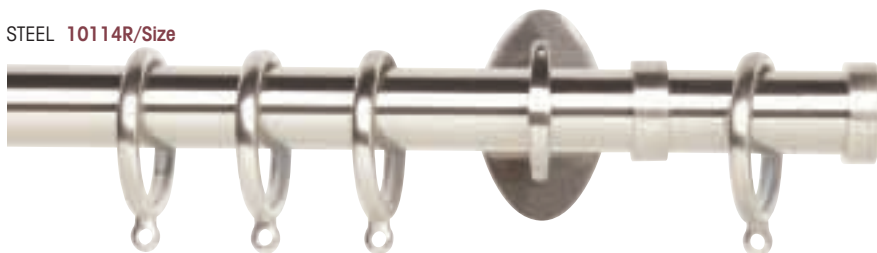

Finale Pole Components

26mm POLE SET

STEEL 10108R/Size

CHROME 10109R/Size

BLACK NICKEL 10107R/Size

BRACKET SHAPE

finale.
the last word in curtain poles

Specification: A new development in curtain pole design. Contemporary styled collection. A combination of finials can be used to create different styles with a unique method of fixing finials to the pole. Metal pole in unique diameters. Pole kit, complete with pole, brackets, rings, end caps and fixing piece. Poles 320cm and above come in two pieces with a joining piece (supplied).

DISCUS
CHROME | GRANITE | CHROME 10112R/CHGTCH

CUBE
STEEL | OAK | STEEL 10110R/STLOST

DISCUS
LIGHT OAK | BLACK NICKEL | LIGHT OAK 10112R/LOBNLO

finale.
the last word in curtain poles

Specification: A new development in curtain pole design. Contemporary styled collection. A combination of finials can be used to create different styles with a unique method of fixing finials to the pole. Metal pole in unique diameters.

Packing: Jetran
Quantity: 3 packs of 2

Finale Pole Components

32mm POLE SET

STEEL 10114R/Size

CHROME 10115R/Size

BLACK NICKEL 10113R/Size

BRACKET SHAPE

finale.
the last word in curtain poles

Specification: A new development in curtain pole design. Contemporary styled collection. A combination of finials can be used to create different styles with a unique method of fixing finials to the pole. Metal pole in unique diameters. Pole kit, complete with pole, brackets, rings, end caps and fixing piece. Poles 320cm and above come in two pieces with a joining piece (supplied).