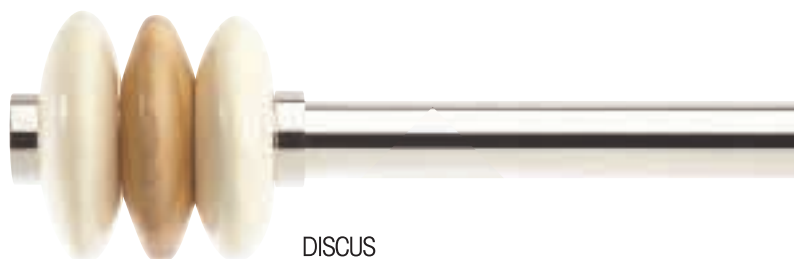

26mm COMBINATIONS

DISCUS
WHITE | LIGHT OAK | WHITE 10112R/WHLOWH