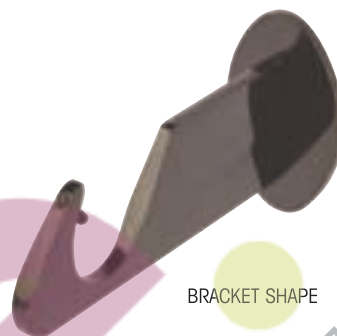

Packing: Jetran
Quantity: 3 packs of 2

Finale Pole Components

32mm POLE SET

STEEL 10114R/Size

CHROME 10115R/Size

BLACK NICKEL 10113R/Size

BRACKET SHAPE

finale.
the last word in curtain poles

Specification: A new development in curtain pole design. Contemporary styled collection. A combination of finials can be used to create different styles with a unique method of fixing finials to the pole. Metal pole in unique diameters. Pole kit, complete with pole, brackets, rings, end caps and fixing piece. Poles 320cm and above come in two pieces with a joining piece (supplied).