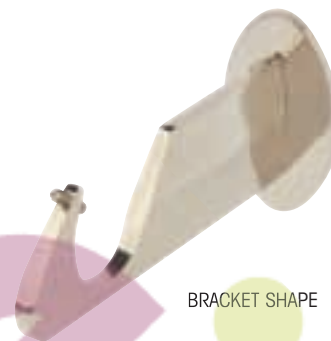

Finale Pole Components

26mm POLE SET

STEEL 10108R/Size

CHROME 10109R/Size

BLACK NICKEL 10107R/Size

BRACKET SHAPE

finale.
the last word in curtain poles

Specification: A new development in curtain pole design. Contemporary styled collection. A combination of finials can be used to create different styles with a unique method of fixing finials to the pole. Metal pole in unique diameters. Pole kit, complete with pole, brackets, rings, end caps and fixing piece. Poles 320cm and above come in two pieces with a joining piece (supplied).