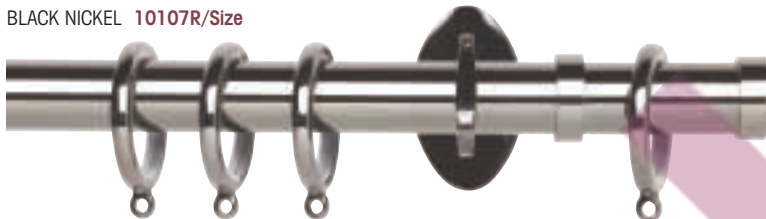

NEW

your choice...

The Finale range gives the customer complete freedom to co-ordinate the overall look.

Choose from 3 finial shapes: Cube, Discus and Halo, 3 Metal Finishes: chrome, black nickel and steel and finials made from wood (2 options), metal (3 options), stone (2 options), acrylic (6 colours) and perspex (1 clear). All combine to give an amazing choice of thousands of different variations for that genuinely individual touch. Components can be bought separately.

Finale Pole Components

26mm POLE SET

STEEL 10108R/Size

CHROME 10109R/Size

BLACK NICKEL 10107R/Size

BRACKET SHAPE

finale.
the last word in curtain poles

Specification: A new development in curtain pole design. Contemporary styled collection. A combination of finials can be used to create different styles with a unique method of fixing finials to the pole. Metal pole in unique diameters. Pole kit, complete with pole, brackets, rings, end caps and fixing piece. Poles 320cm and above come in two pieces with a joining piece (supplied).

Specification: A new development in curtain pole design. Contemporary styled collection. A combination of finials can be used to create different styles with a unique method of fixing finials to the pole. Metal pole in unique diameters. Pole kit, complete with pole, brackets, rings, end caps and fixing piece. Poles 320cm and above come in two pieces with a joining piece (supplied).