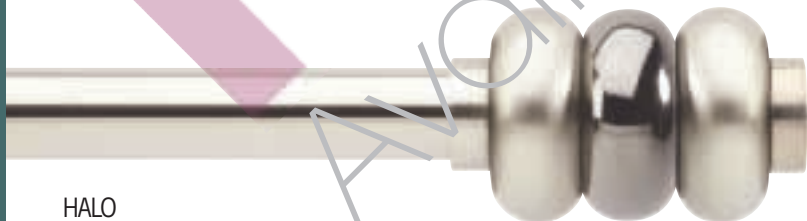

HALO
STEEL | BLACK NICKEL | STEEL **10117R/STBNST**