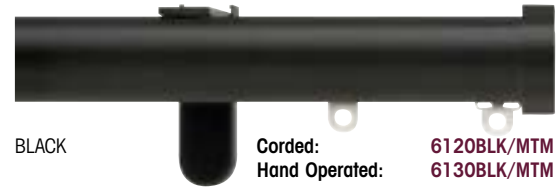

## 30mm CORDED/HAND OPERATED POLES