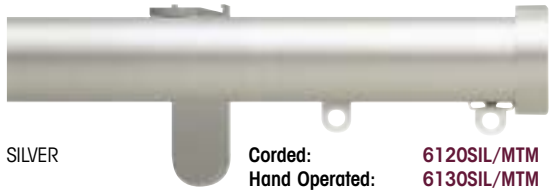

## 30mm CORDED/HAND OPERATED POLES