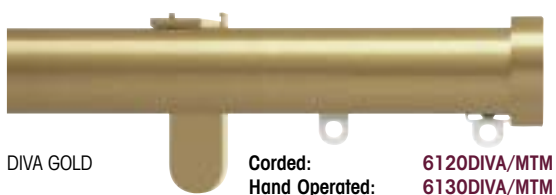

## 30mm CORDED/HAND OPERATED POLES