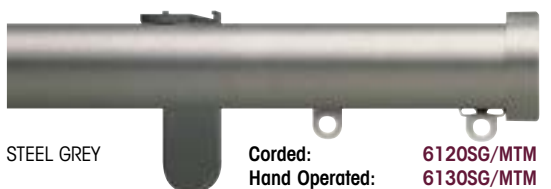

## 30mm CORDED/HAND OPERATED POLES