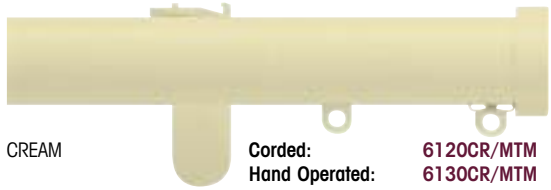

## 30mm CORDED/HAND OPERATED POLES