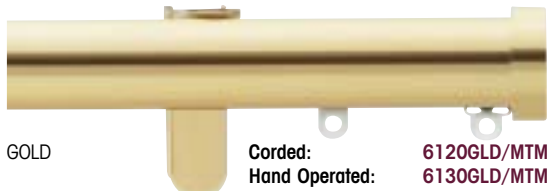

## 30mm CORDED/HAND OPERATED POLES