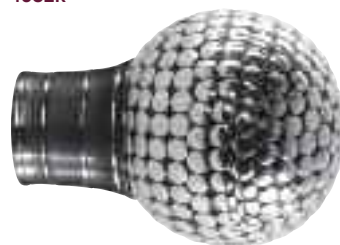

AMBER JEWELLED CAGE (BB)
4576R

TEXTURED DUSTED BALL (BB)
4575R

MOZAIC GOLD BALL (BB)
4579R

MOZAIC BALL (BN)
4583R

BLACK TILE BALL (BN)
4582R

STUDED BALL (BN)
4584R

CLEAR CRACKED GLASS PUMPKIN (BN)
4580R

BLACK JEWELLED CAGE (BN)
4581R