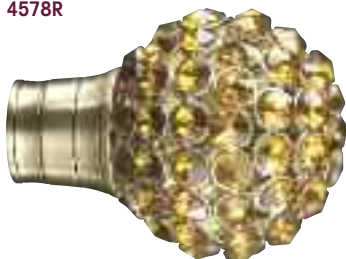

G2 Pole Components

35mm BRUSHED SILVER FINIALS

CLEAR JEWELLED CAGE (BS)
4573R

MOCHA MOZAIC BALL (BS)
5132R

BLACK CRACKLED BALL (BS)
4571R

PURPLE MOZAIC BALL (BS)
5133R

FACETED CERAMIC (BS)
4570R

RUBY MOZAIC BALL (BS)
5134R

BLACK TILE BALL (BS)
4572R

INDIGO MOZAIC BALL (BS)
5135R

BRIGHT SILVER PUMPKIN (BS)
4574R

EMERALD MOZAIC BALL (BS)
5131R

G2 Pole Components

35mm BURNISHED BRASS FINIALS

WOOD WEAVE BALL (BB)
4577R

LUSTRE CERAMIC BALL (BB)
4578R

AMBER JEWELLED CAGE (BB)
4576R

TEXTURED DUSTED BALL (BB)
4575R

MOZAIC GOLD BALL (BB)
4579R

MOZAIC BALL (BN)
4583R

BLACK TILE BALL (BN)
4582R

STUDED BALL (BN)
4584R

CLEAR CRACKED GLASS PUMPKIN (BN)
4580R

BLACK JEWELLED CAGE (BN)
4581R