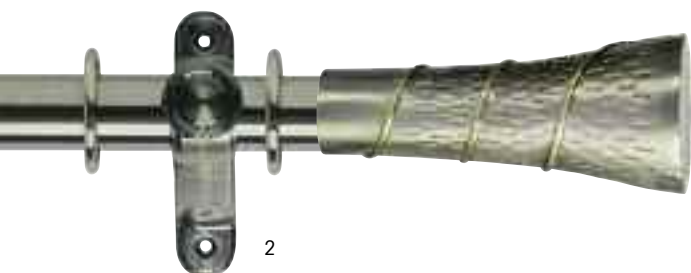

Natural materials - wood, stone, mother of pearl, beads and glass together with elaborate metalwork compliment and enhance the intricate craftsmanship.

combinations

The poles below are shown for guidance only. All Galleria poles can be ordered as individual components, if you wish to order a combination of your own choice please refer to the following pages, or call our sales office for assistance.

1

2

3

4

5

KEY

1. Brass Jewelled Cage finial on 35mm Burnished Brass Effect metal pole
2. Silver Hammered Trumpet finial on 35mm Brushed Silver Effect metal pole
3. Bronze Swirl Painted Ball finial on 35mm Bronze Effect metal pole
4. Silver Cracked Glass Pumpkin finial on 50mm Brushed Silver Effect metal pole
5. Brass Raised Stud finial on 50mm Burnished Brass Effect metal pole

Galleria Pole Components

35mm POLES

BRUSHED SILVER EFFECT **4400R/Size**BURNISHED BRASS EFFECT **4401R/Size**BRONZE EFFECT **4402R/Size**

Galleria
MUSEUM
individually handcrafted poles

Specification: All 35mm poles are available in three alternative finishes, Bronze effect, Brushed Silver effect and Burnished Brass effect. Finials, rings and brackets sold separately. All poles supplied in one piece, all 35mm poles sold with joining piece, enabling you to join two poles of the same length together. A centre bracket is required to support all metal poles 1.8m or longer. Maximum curtain weight is 16kg (35lbs). Free cut to length service.