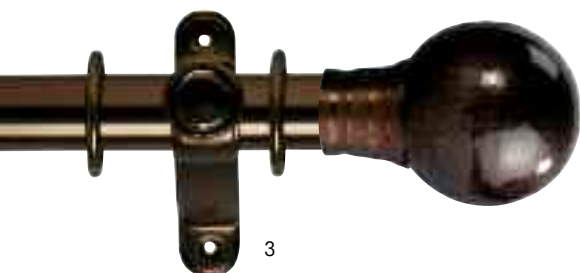

Natural materials - wood, stone, mother of pearl, beads and glass together with elaborate metalwork compliment and enhance the intricate craftsmanship.

combinations

The poles below are shown for guidance only. All Galleria poles can be ordered as individual components, if you wish to order a combination of your own choice please refer to the following pages, or call our sales office for assistance.

1

2

3

4

5

KEY

1. Brass Jewelled Cage finial on 35mm Burnished Brass Effect metal pole
2. Silver Hammered Trumpet finial on 35mm Brushed Silver Effect metal pole
3. Bronze Swirl Painted Ball finial on 35mm Bronze Effect metal pole
4. Silver Cracked Glass Pumpkin finial on 50mm Brushed Silver Effect metal pole
5. Brass Raised Stud finial on 50mm Burnished Brass Effect metal pole

Galleria Pole Components

35mm POLES

BRUSHED SILVER EFFECT **4400R/Size**BURNISHED BRASS EFFECT **4401R/Size**BRONZE EFFECT **4402R/Size**

Galleria
MUSEUM
individually handcrafted poles

Specification: All 35mm poles are available in three alternative finishes, Bronze effect, Brushed Silver effect and Burnished Brass effect. Finials, rings and brackets sold separately. All poles supplied in one piece, all 35mm poles sold with joining piece, enabling you to join two poles of the same length together. A centre bracket is required to support all metal poles 1.8m or longer. Maximum curtain weight is 16kg (35lbs). Free cut to length service.