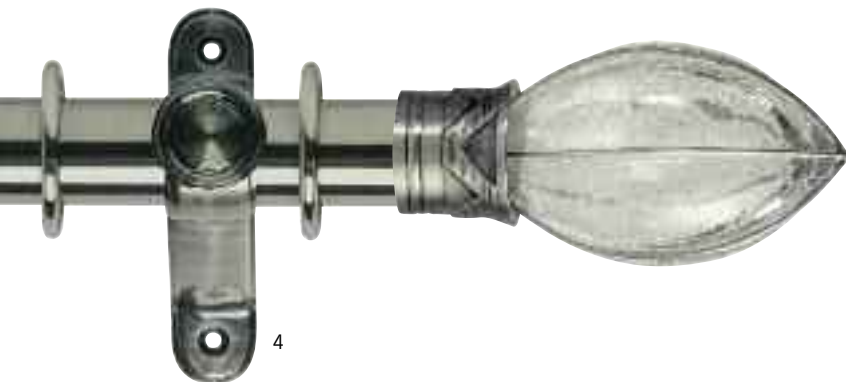

Natural materials - wood, stone, mother of pearl, beads and glass together with elaborate metalwork compliment and enhance the intricate craftsmanship.

combinations

The poles below are shown for guidance only. All Galleria poles can be ordered as individual components, if you wish to order a combination of your own choice please refer to the following pages, or call our sales office for assistance.

1

2

3

4

5

KEY

1. Brass Jewelled Cage finial on 35mm Burnished Brass Effect metal pole
2. Silver Hammered Trumpet finial on 35mm Brushed Silver Effect metal pole
3. Bronze Swirl Painted Ball finial on 35mm Bronze Effect metal pole
4. Silver Cracked Glass Pumpkin finial on 50mm Brushed Silver Effect metal pole
5. Brass Raised Stud finial on 50mm Burnished Brass Effect metal pole

Galleria Pole Components

35mm POLES

BRUSHED SILVER EFFECT **4400R/Size**BURNISHED BRASS EFFECT **4401R/Size**BRONZE EFFECT **4402R/Size**

Galleria
MUSEUM
individually handcrafted poles

Specification: All 35mm poles are available in three alternative finishes, Bronze effect, Brushed Silver effect and Burnished Brass effect. Finials, rings and brackets sold separately. All poles supplied in one piece, all 35mm poles sold with joining piece, enabling you to join two poles of the same length together. A centre bracket is required to support all metal poles 1.8m or longer. Maximum curtain weight is 16kg (35lbs). Free cut to length service.