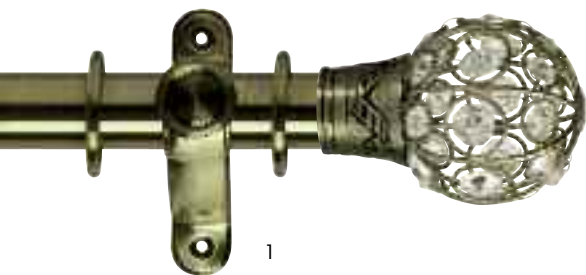

Natural materials - wood, stone, mother of pearl, beads and glass together with elaborate metalwork compliment and enhance the intricate craftsmanship.

combinations

The poles below are shown for guidance only. All Galleria poles can be ordered as individual components, if you wish to order a combination of your own choice please refer to the following pages, or call our sales office for assistance.

1

2

3

4

5

KEY

1. Brass Jewelled Cage finial on 35mm Burnished Brass Effect metal pole
2. Silver Hammered Trumpet finial on 35mm Brushed Silver Effect metal pole
3. Bronze Swirl Painted Ball finial on 35mm Bronze Effect metal pole
4. Silver Cracked Glass Pumpkin finial on 50mm Brushed Silver Effect metal pole
5. Brass Raised Stud finial on 50mm Burnished Brass Effect metal pole

Galleria Pole Components

35mm POLES

BRUSHED SILVER EFFECT **4400R/Size**BURNISHED BRASS EFFECT **4401R/Size**BRONZE EFFECT **4402R/Size**

Galleria
MUSEUM
individually handcrafted poles

Specification: All 35mm poles are available in three alternative finishes, Bronze effect, Brushed Silver effect and Burnished Brass effect. Finials, rings and brackets sold separately. All poles supplied in one piece, all 35mm poles sold with joining piece, enabling you to join two poles of the same length together. A centre bracket is required to support all metal poles 1.8m or longer. Maximum curtain weight is 16kg (35lbs). Free cut to length service.