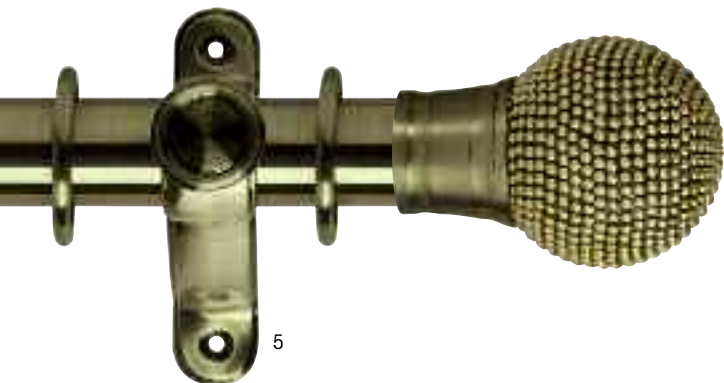

1

2

3

4

5

KEY

1. Brass Jewelled Cage finial on 35mm Burnished Brass Effect metal pole
2. Silver Hammered Trumpet finial on 35mm Brushed Silver Effect metal pole
3. Bronze Swirl Painted Ball finial on 35mm Bronze Effect metal pole
4. Silver Cracked Glass Pumpkin finial on 50mm Brushed Silver Effect metal pole
5. Brass Raised Stud finial on 50mm Burnished Brass Effect metal pole

Galleria Pole Components

35mm POLES

BRUSHED SILVER EFFECT **4400R/Size**BURNISHED BRASS EFFECT **4401R/Size**BRONZE EFFECT **4402R/Size**

Galleria
MUSEUM
individually handcrafted poles

Specification: All 35mm poles are available in three alternative finishes, Bronze effect, Brushed Silver effect and Burnished Brass effect. Finials, rings and brackets sold separately. All poles supplied in one piece, all 35mm poles sold with joining piece, enabling you to join two poles of the same length together. A centre bracket is required to support all metal poles 1.8m or longer. Maximum curtain weight is 16kg (35lbs). Free cut to length service.