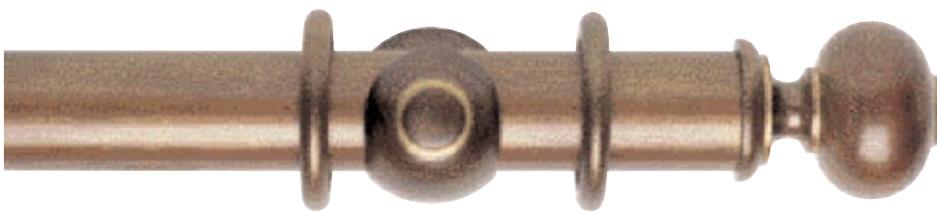

# Museum 55mm Poles

55mm MUSEUM BOUDOIR

MEDIUM OAK & GOLD WASH 1775R/Size

55mm MUSEUM PLAIN BALL

MEDIUM OAK & GOLD WASH 1776R/Size

55mm MUSEUM CLASSIC ACORN

MEDIUM OAK & GOLD WASH 1777R/Size

RECESS BRACKET MEDIUM OAK & GOLD WASH 1809R