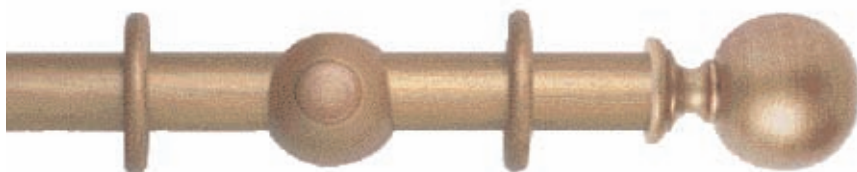

# Museum 45mm Poles

45mm MUSEUM VESUVIUS

RED/GOLD 4126R/Size

45mm MUSEUM BOUDOIR

RED/GOLD 4138R/Size

45mm MUSEUM PANTHEON

RED/GOLD 4147R/Size

45mm MUSEUM PLAIN BALL

**Specification:** 45mm Wood Pole in a Red/Gold finish. 2.40m includes a centre bracket. 3.00m poles are supplied in two pieces and include a joining screw and centre bracket. 10 rings per metre.

Vesuvius Finial length: 165mm    Ball Finial length: 105mm  
Boudoir Finial length: 110mm    Acorn Finial length: 135mm  
Pantheon Finial length: 125mm    Asher Finial length: 95mm