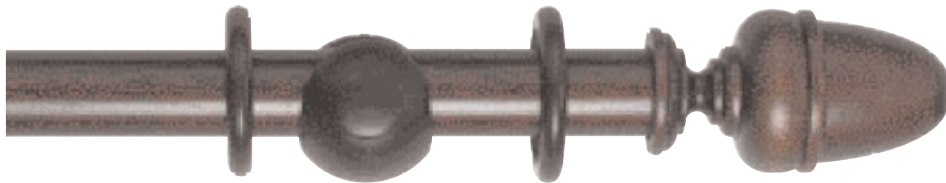

# Museum 45mm Poles

45mm MUSEUM BOUDOIR

DARK CHESTNUT 1730R/Size

45mm MUSEUM PLAIN BALL

DARK CHESTNUT 4311R/Size

45mm MUSEUM CLASSIC ACORN

DARK CHESTNUT 4314R/Size

45mm MUSEUM ASHER