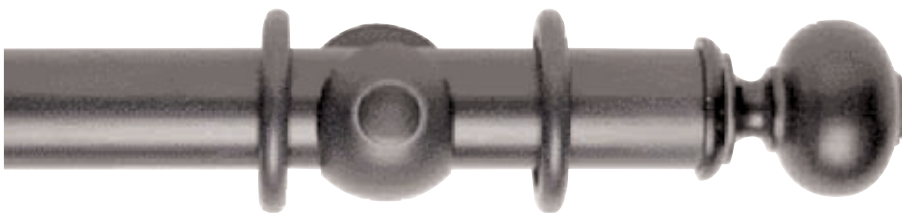

# Museum 55mm Poles

55mm MUSEUM BOUDOIR

CHARCOAL 1791R/Size

55mm MUSEUM PLAIN BALL

CHARCOAL 1792R/Size

55mm MUSEUM CLASSIC ACORN

CHARCOAL 1793R/Size

RECESS BRACKET CHARCOAL 1810R