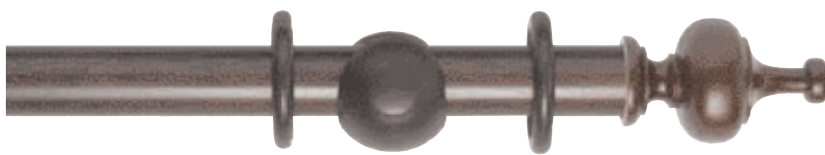

Museum 35mm Poles

35mm MUSEUM BOUDOIR

DARK CHESTNUT 1729R/Size