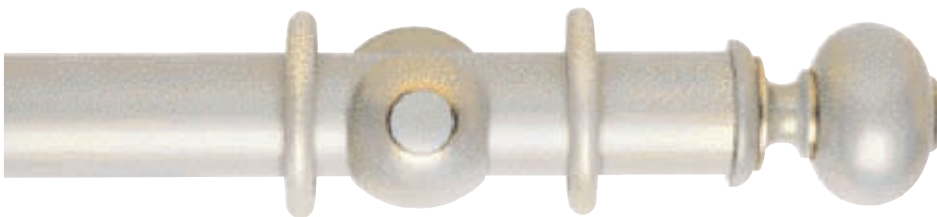

55mm MUSEUM PARHAM
DUCK EGG BLUE & GOLD WASH **1746R/Size**

HOLDBACK DUCK EGG BLUE & GOLD WASH **1795R**
Length: 115mm Projection: 158mm

museum
COLLECTION

Specification: 55mm Wood Pole in a Duck Egg Blue & Gold Wash finish. 2.40m includes a centre bracket. 3.00m & 3.60m poles are supplied in two pieces and include a joining screw and centre bracket. 10 rings per metre.
Boudoir Finial length: 135mm
Plain Ball Finial length: 120mm
Classic Acorn Finial length: 150mm
Parham Finial length: 95mm
Wood Bracket projection: 107mm. Backplate depth: 82mm.
For optional metal bracket see page 374.
For co-ordinating tiebacks see page 110.
Free cut to length service.

Packing: Box pack, including all fittings and instructions.
Quantity: 1 pack of 1
Size (cm): **180 | 240 | 300 | 360**
Accessories:
Caf No
1819R
1795R
4166R
4167R
1807R

Description	Quantity
Duck Egg Blue & Gold Wash Rings	1 pack of 4
Duck Egg Blue & Gold Wash Holdback	1 pack of 2
Metal End Brackets	1 pack of 2
Metal Centre Bracket	1 pack of 1
Duck Egg Blue & Gold Wash Recess Bracket	1 pack of 1