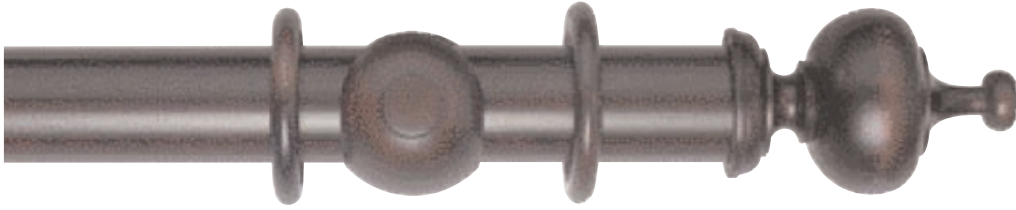

Museum 55mm Poles

55mm MUSEUM BOUDOIR

MAHOGANY 4333R/Size