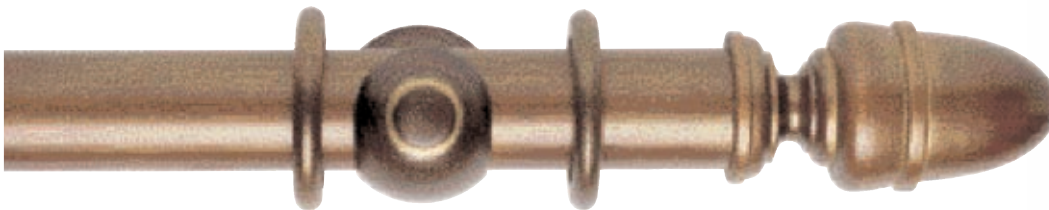

# Museum 55mm Poles

55mm MUSEUM BOUDOIR

MEDIUM OAK & GOLD WASH 1775R/Size

55mm MUSEUM PLAIN BALL

MEDIUM OAK & GOLD WASH 1776R/Size

55mm MUSEUM CLASSIC ACORN

MEDIUM OAK & GOLD WASH 1777R/Size

RECESS BRACKET MEDIUM OAK & GOLD WASH 1809R