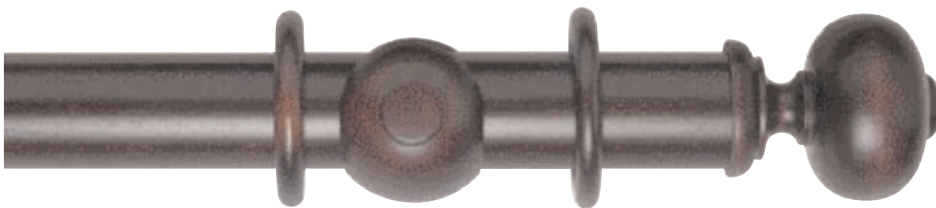

# Museum 55mm Poles

55mm MUSEUM BOUDOIR

MAHOGANY 4333R/Size

55mm MUSEUM PLAIN BALL

MAHOGANY 4318R/Size

55mm MUSEUM CLASSIC ACORN

MAHOGANY 4323R/Size

RECESS BRACKET MAHOGANY 4187R