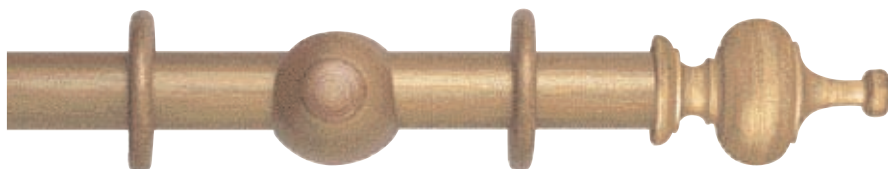

45mm MUSEUM BOUDOIR

RED/GOLD 4138R/Size