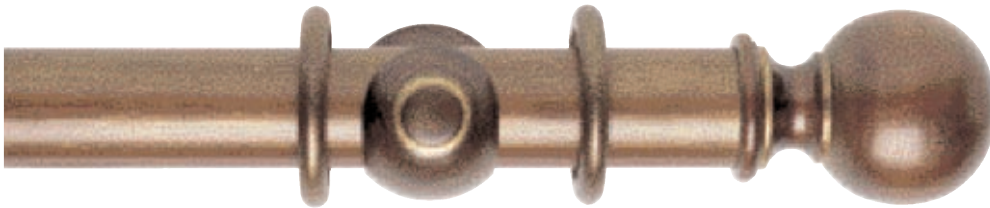

55mm MUSEUM PLAIN BALL

MEDIUM OAK & GOLD WASH 1776R/Size