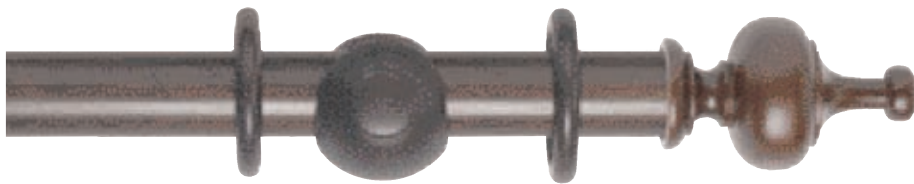

Museum 45mm Poles

45mm MUSEUM BOUDOIR

DARK CHESTNUT 1730R/Size