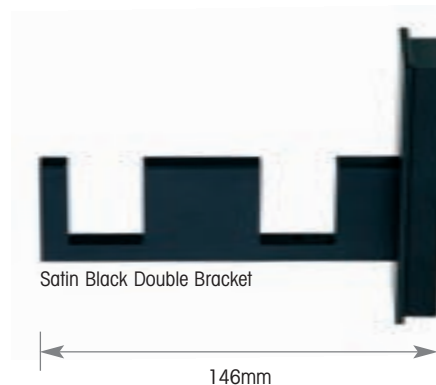

Cat No	Description	Quantity
284.22	Standard Joining Bracket Polished Brass	1 pack of 1
284.140	Standard Joining Bracket Chrome	1 pack of 1
284.141	Standard Joining Bracket Satin Aluminium	1 pack of 1
284.142	Standard Joining Bracket Satin Black	1 pack of 1
284.23	Standard Joining Bracket Antique Brass	1 pack of 1
282.22	Extended Joining Bracket Polished Brass	1 pack of 1
282.140	Extended Joining Bracket Chrome	1 pack of 1
282.141	Extended Joining Bracket Satin Aluminium	1 pack of 1
282.142	Extended Joining Bracket Satin Black	1 pack of 1
282.23	Extended Joining Bracket Antique Brass	1 pack of 1
283.22	Double Joining Bracket Polished Brass	1 pack of 1
283.140	Double Joining Bracket Chrome	1 pack of 1
283.141	Double Joining Bracket Satin Aluminium	1 pack of 1
283.142	Double Joining Bracket Satin Black	1 pack of 1
283.23	Double Joining Bracket Antique Brass	1 pack of 1
285.22	Brackets Polished Brass	1 pack of 1
285.140	Brackets Chrome	1 pack of 1
285.141	Brackets Satin Aluminium	1 pack of 1
285.142	Brackets Satin Black	1 pack of 1
285.23	Brackets Antiqued Brass	1 pack of 1
286.22	Brackets Polished Brass Extended	1 pack of 1
286.140	Brackets Chrome Extended	1 pack of 1
286.141	Brackets Satin Aluminium Extended	1 pack of 1
286.142	Brackets Satin Black Extended	1 pack of 1
286.23	Brackets Antiqued Brass Extended	1 pack of 1
287.22	Brackets Polished Brass Double Bracket	1 pack of 1
287.140	Brackets Chrome Double Bracket	1 pack of 1
287.141	Brackets Satin Aluminium Double Bracket	1 pack of 1
287.142	Brackets Satin Black Double Bracket	1 pack of 1
287.23	Brackets Antiqued Brass Double Bracket	1 pack of 1
84.22	End Caps Polished Brass	1 pack of 1
84.140	End Caps Chrome	1 pack of 1
84.141	End Caps Satin Aluminium	1 pack of 1
84.142	End Caps Satin Black	1 pack of 1
84.23	End Caps Antiqued Brass	1 pack of 1
84.00	Joining piece	1 pack of 1

BYRON & BYRON