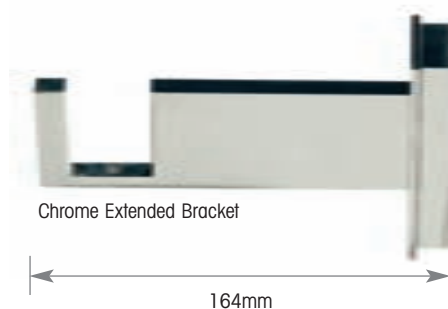

Cat No	Description	Quantity
284.22	Standard Joining Bracket Polished Brass	1 pack of 1
284.140	Standard Joining Bracket Chrome	1 pack of 1
284.141	Standard Joining Bracket Satin Aluminium	1 pack of 1
284.142	Standard Joining Bracket Satin Black	1 pack of 1
284.23	Standard Joining Bracket Antique Brass	1 pack of 1
282.22	Extended Joining Bracket Polished Brass	1 pack of 1
282.140	Extended Joining Bracket Chrome	1 pack of 1
282.141	Extended Joining Bracket Satin Aluminium	1 pack of 1
282.142	Extended Joining Bracket Satin Black	1 pack of 1
282.23	Extended Joining Bracket Antique Brass	1 pack of 1
283.22	Double Joining Bracket Polished Brass	1 pack of 1
283.140	Double Joining Bracket Chrome	1 pack of 1
283.141	Double Joining Bracket Satin Aluminium	1 pack of 1
283.142	Double Joining Bracket Satin Black	1 pack of 1
283.23	Double Joining Bracket Antique Brass	1 pack of 1
285.22	Brackets Polished Brass	1 pack of 1
285.140	Brackets Chrome	1 pack of 1
285.141	Brackets Satin Aluminium	1 pack of 1
285.142	Brackets Satin Black	1 pack of 1
285.23	Brackets Antiqued Brass	1 pack of 1
286.22	Brackets Polished Brass Extended	1 pack of 1
286.140	Brackets Chrome Extended	1 pack of 1
286.141	Brackets Satin Aluminium Extended	1 pack of 1
286.142	Brackets Satin Black Extended	1 pack of 1
286.23	Brackets Antiqued Brass Extended	1 pack of 1
287.22	Brackets Polished Brass Double Bracket	1 pack of 1
287.140	Brackets Chrome Double Bracket	1 pack of 1
287.141	Brackets Satin Aluminium Double Bracket	1 pack of 1
287.142	Brackets Satin Black Double Bracket	1 pack of 1
287.23	Brackets Antiqued Brass Double Bracket	1 pack of 1
84.22	End Caps Polished Brass	1 pack of 1
84.140	End Caps Chrome	1 pack of 1
84.141	End Caps Satin Aluminium	1 pack of 1
84.142	End Caps Satin Black	1 pack of 1
84.23	End Caps Antiqued Brass	1 pack of 1
84.00	Joining piece	1 pack of 1

BYRON & BYRON