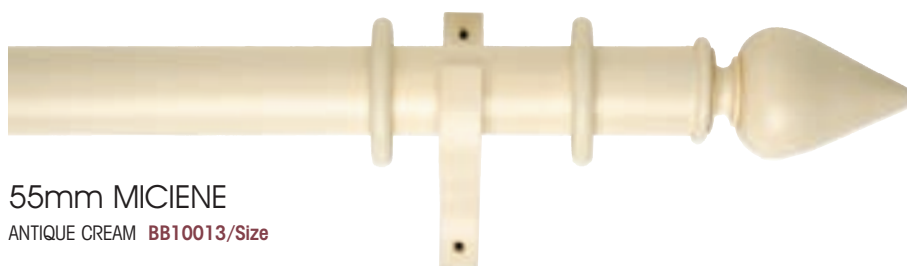

RECESS BRACKET
ANTIQUÉ CREAM **BB10064**
Base Diameter: 99mm Projection: 41mm

55mm MICIENE

ANTIQUÉ CREAM **BB10013/Size**