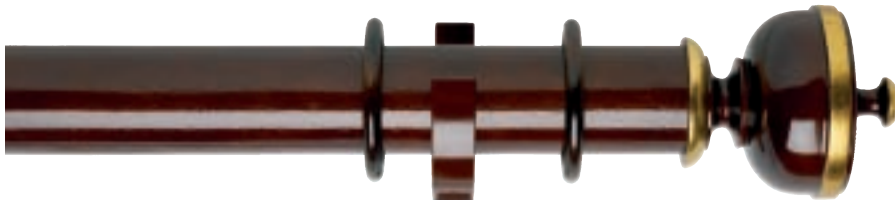

Byron & Byron 67mm Poles

RECESS BRACKET
DARK OAK **BB10133**
Base Diameter: 110mm Projection: 41mm

ARCHITRAVE EXT BRACKET
DARK OAK **BB10118**
Length: 160mm Projection: 220mm

BRASS STANDARD BRACKET **BB10130**
Length: 160mm Projection: 120mm