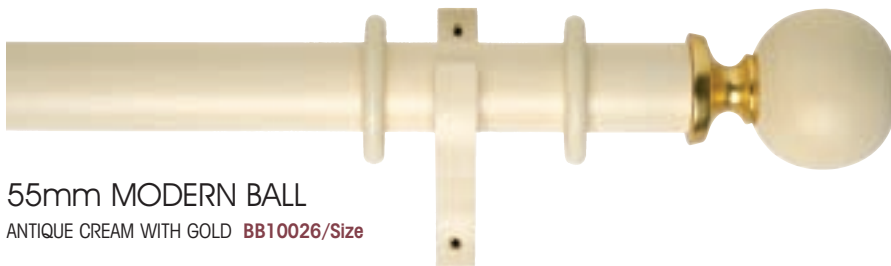

DECORATIVE BRACKET
ANTIQUÉ CREAM WITH GOLD **BB10050**
Length: 230mm Projection: 180mm

55mm MICIENE

ANTIQUÉ CREAM WITH GOLD **BB10014/Size**

PLAIN CLOSED BRACKET
ANTIQUÉ CREAM **BB10057**
Length: 155mm Projection: 164mm

55mm MODERN BALL

ANTIQUÉ CREAM WITH GOLD **BB10026/Size**

RECESS BRACKET
ANTIQUÉ CREAM **BB10064**
Base Diameter: 99mm Projection: 41mm

55mm TUDOR

ANTIQUÉ CREAM WITH GOLD **BB10038/Size**

HOLDBACK ANTIQUÉ CREAM
WITH GOLD **BB10155**
Diameter: 120mm Projection: 140mm

BYRON & BYRON

Specification: 55mm Wood Pole in an Antique Cream and Gold finish. 2.40m pole is supplied in one piece, 3.00m pole is supplied in two 1.50m pieces, 3.60m pole is supplied in two 1.80m pieces. 10 rings per metre are recommended.