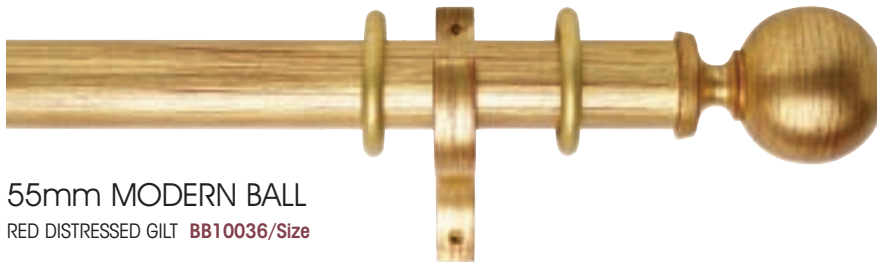

55mm MODERN BALL
RED DISTRESSED GILT **BB10036/Size**