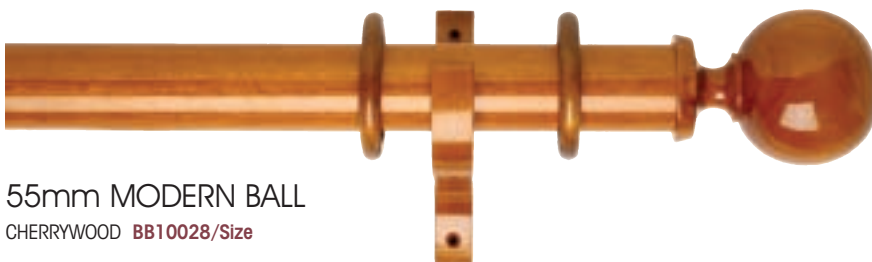

1 pack of 1

1 pack of 1

1 pack of 1

Byron & Byron 55mm Poles

55mm APULIA
CHERRYWOOD **BB10004/Size**

PLAIN CLOSED BRACKET
CHERRYWOOD **BB10059**
Length: 155mm Projection: 164mm

55mm MICIENE
CHERRYWOOD **BB10016/Size**

RECESS BRACKET
CHERRYWOOD **BB10066**
Base Diameter: 99mm Projection: 41mm

55mm MODERN BALL
CHERRYWOOD **BB10028/Size**

HOLDBACK
CHERRYWOOD **BB10148**
Diameter: 120mm Projection: 140mm

BYRON & BYRON

Specification: 55mm Wood Pole in a Cherrywood finish. 2.40m pole is supplied in one piece, 3.00m pole is supplied in two 1.50m pieces, 3.60m pole is supplied in two 1.80m pieces. 10 rings per metre are recommended.