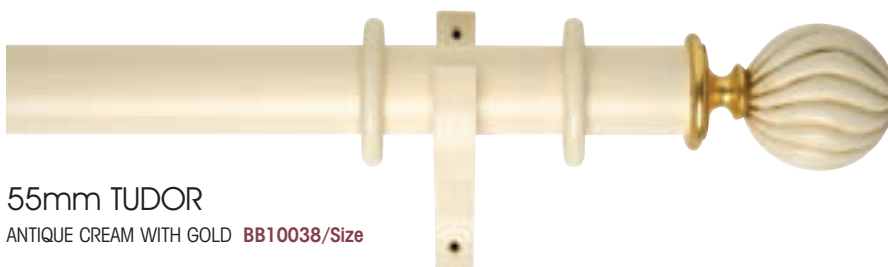

DECORATIVE BRACKET
ANTIQUÉ CREAM WITH GOLD **BB10050**
Length: 230mm Projection: 180mm

55mm MICIENE

ANTIQUÉ CREAM WITH GOLD **BB10014/Size**

PLAIN CLOSED BRACKET
ANTIQUÉ CREAM **BB10057**
Length: 155mm Projection: 164mm

55mm MODERN BALL

ANTIQUÉ CREAM WITH GOLD **BB10026/Size**

RECESS BRACKET
ANTIQUÉ CREAM **BB10064**
Base Diameter: 99mm Projection: 41mm

55mm TUDOR

ANTIQUÉ CREAM WITH GOLD **BB10038/Size**

HOLDBACK ANTIQUÉ CREAM
WITH GOLD **BB10155**
Diameter: 120mm Projection: 140mm

BYRON & BYRON

Specification: 55mm Wood Pole in an Antique Cream and Gold finish. 2.40m pole is supplied in one piece, 3.00m pole is supplied in two 1.50m pieces, 3.60m pole is supplied in two 1.80m pieces. 10 rings per metre are recommended.