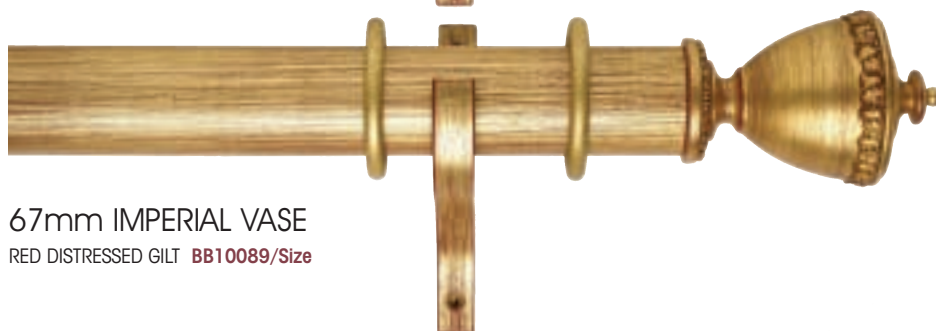

67mm IMPERIAL VASE

RED DISTRESSED GILT **BB10089/Size**

ARCHITRAVE EXT BRACKET
RED DISTRESSED GILT **BB10122**
Length: 160mm Projection: 220mm