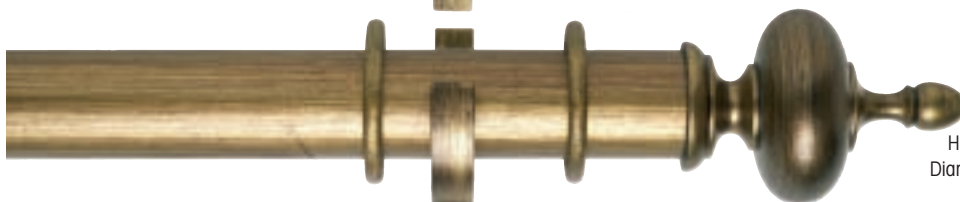

67mm POINTED VASE

ANTIQUÉ GILT **BB10112/Size**

BYRON & BYRON

Specification: 67mm Wood Pole in an Antique Gilt finish. 2.40m pole is supplied in one piece, 3.00m pole is supplied in two 1.50m pieces, 3.60m pole is supplied in two 1.80m pieces. Architrave brackets included in the pole sets. 10 rings per metre are recommended.

Artichoke Finial length: 150mm Imperial Finial length: 160mm
Low Vase Finial length: 137mm Plain Ball Finial length: 127mm
Pointed Vase Finial length: 175mm

Wood Bracket projection: 140mm. Backplate depth: 170mm.

Packing: Box pack including all fixtures and instructions.

Quantity: 1 pack of 1

Size (cm) 180 | 240 | 300 | 360