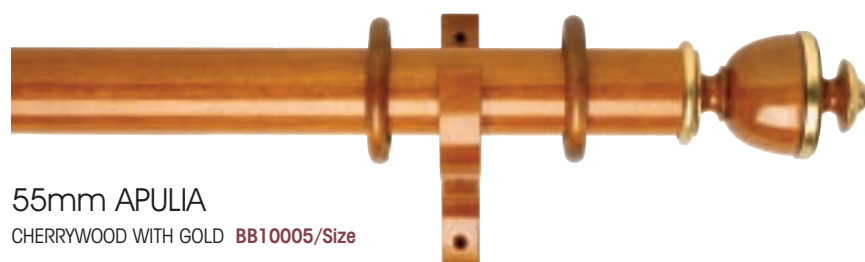

Cup Bracket Cherrywood

Plain Closed Bracket Cherrywood

Recess Bracket Cherrywood

Rings Cherrywood

Holdbacks Cherrywood

Brass standard bracket

Chrome standard bracket

Brass centre bracket

1 pack of 1

1 pack of 1

1 pack of 1

Byron & Byron 55mm Poles

55mm APULIA

CHERRYWOOD WITH GOLD **BB10005/Size**

55mm MICIENE

CHERRYWOOD WITH GOLD **BB10017/Size**