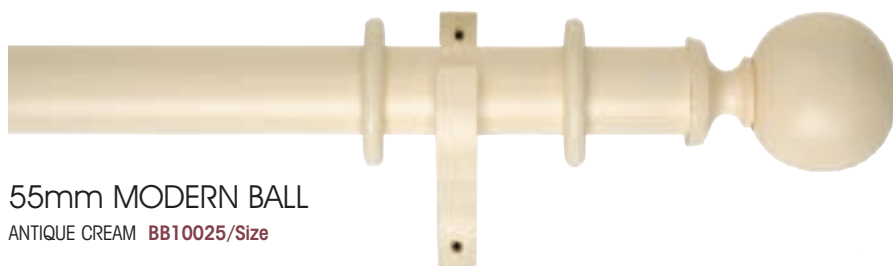

55mm MODERN BALL

ANTIQUÉ CREAM **BB10025/Size**