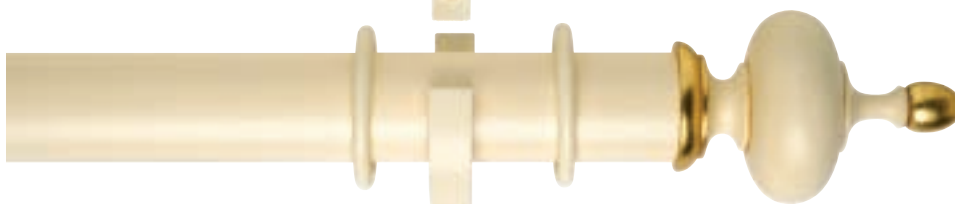

67mm POINTED VASE
ANTIQUE CREAM AND GOLD **BB10116/Size**

HOLDBACK
ANTIQUE CREAM AND GOLD **BB10155**
Diameter: 120mm Projection: 140mm

BYRON & BYRON

Specification: 67mm Wood Pole in an Antique Cream & Gold finish. 2.40m pole is supplied in one piece, 3.00m pole is supplied in two 1.50m pieces, 3.60m pole is supplied in two 1.80m pieces. Architrave brackets included in the pole sets. 10 rings per metre are recommended.

Artichoke Finial length: 150mm Imperial Finial length: 160mm
Low Vase Finial length: 137mm Plain Ball Finial length: 127mm
Pointed Vase Finial length: 175mm

Wood Bracket projection: 140mm. Backplate depth: 170mm.

Packing: Box pack including all fixtures and instructions.

Quantity: 1 pack of 1

Size (cm) 180 | 240 | 300 | 360

Accessories:

Cat No	Description	Quantity
BB10121	Architrave Ext Bracket Antique Cream	1 pack of 1
BB10126	Sienna Bracket Antique Cream and Gold	1 pack of 1
BB10136	Recess Bracket Antique Cream	1 pack of 1
BB10144	Rings Antique Cream	1 pack of 6
BB10155	Holdbacks Antique Cream and Gold	1 pack of 2
BB10130	Brass Standard Bracket	1 pack of 1
BB10131	Chrome Standard Bracket	1 pack of 1
BB10166	Brass Centre Bracket	1 pack of 1
BB10167	Chrome Centre Bracket	1 pack of 1