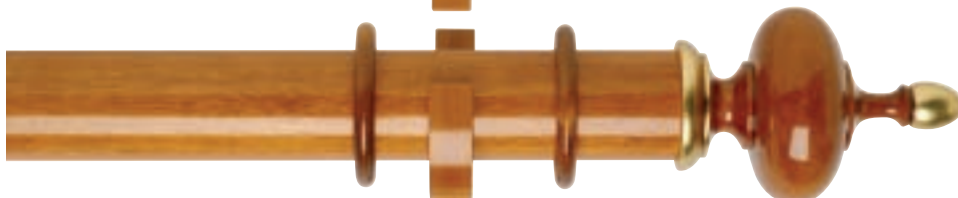

67mm POINTED VASE
CHERRYWOOD WITH GOLD **BB10109/Size**

BRASS CENTRE BRACKET **BB10166**
Height: 50mm Projection: 85mm

BYRON & BYRON

Specification: 67mm Wood Pole in a Cherrywood with Gold finish. 2.40m pole is supplied in one piece, 3.00m pole is supplied in two 1.50m pieces, 3.60m pole is supplied in two 1.80m pieces. Architrave brackets included in the pole sets. 10 rings per metre are recommended.

Low Vase Finial length: 137mm Plain Ball Finial length: 127mm
Pointed Vase Finial length: 175mm

Wood Bracket projection: 140mm. Backplate depth: 170mm.

Packing: Box pack including all fixtures and instructions.

Quantity: 1 pack of 1

Size (cm) 180 | 240 | 300 | 360

Accessories:

Cat No	Description	Quantity
BB10117	Architrave Ext Bracket Cherrywood	1 pack of 1
BB10132	Recess Bracket Cherrywood	1 pack of 1
BB10140	Rings Cherrywood	1 pack of 6
BB10149	Holdbacks Cherrywood with Gold	1 pack of 2
BB10130	Brass Standard Bracket	1 pack of 1
BB10131	Chrome Standard Bracket	1 pack of 1
BB10166	Brass Centre Bracket	1 pack of 1
BB10167	Chrome Centre Bracket	1 pack of 1