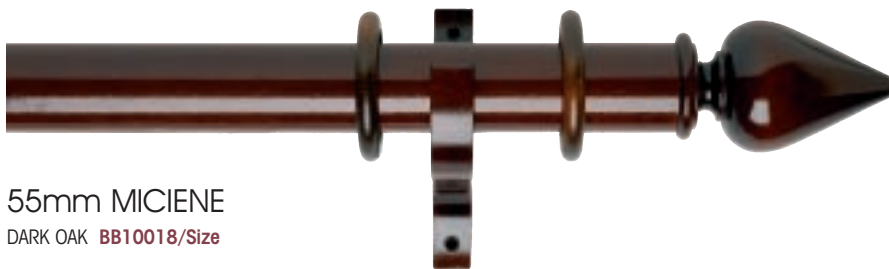

55mm MICIENE
DARK OAK **BB10018/Size**