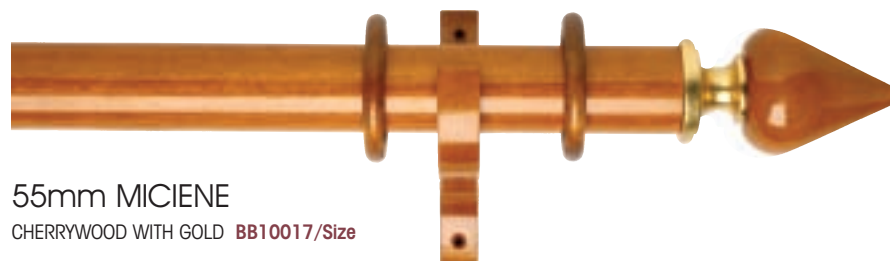

1 pack of 1

1 pack of 1

1 pack of 1

Byron & Byron 55mm Poles

55mm APULIA

CHERRYWOOD WITH GOLD **BB10005/Size**

55mm MICIENE

CHERRYWOOD WITH GOLD **BB10017/Size**