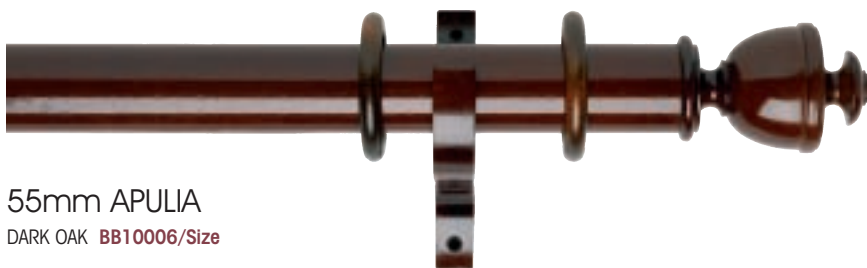

1 pack of 1

1 pack of 6

1 pack of 2

1 pack of 1

1 pack of 1

1 pack of 1

1 pack of 1

Byron & Byron 55mm Poles

HOLDBACK
DARK OAK **BB10150**
Diameter: 120mm Projection: 140mm

CHROME END BRACKET
BB10163
Height: 140mm Projection: 95mm

CHROME CENTRE BRACKET
BB10165
Height: 40mm Projection: 95mm

BYRON & BYRON

Specification: 55mm Wood Pole in a Dark Oak finish. 2.40m pole is supplied in one piece, 3.00m pole is supplied in two 1.50m pieces, 3.60m pole is supplied in two 1.80m pieces. 10 rings per metre are recommended.