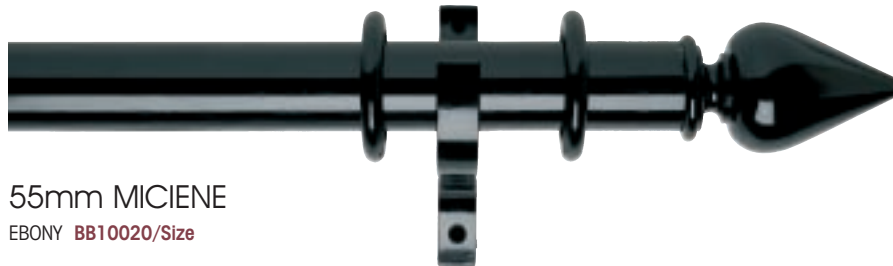

Byron & Byron 55mm Poles

DECORATIVE BRACKET
EBONY **BB10052**
Length: 230mm Projection: 180mm

55mm APULIA
EBONY **BB10008/Size**

PLAIN CLOSED BRACKET
EBONY **BB10061**
Length: 155mm Projection: 164mm

55mm MICIENE
EBONY **BB10020/Size**