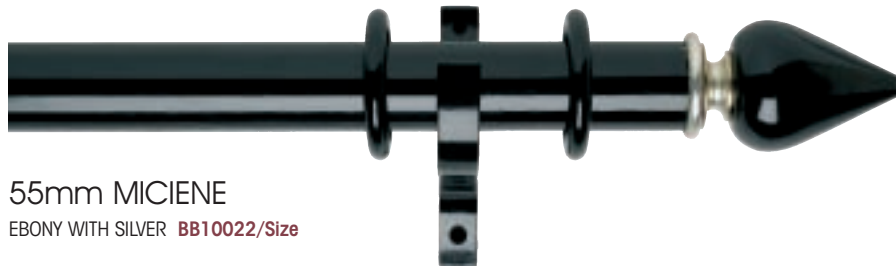

1 pack of 6

1 pack of 2

1 pack of 1

1 pack of 1

1 pack of 1

1 pack of 1

Byron & Byron 55mm Poles

55mm APULIA
EBONY WITH SILVER **BB10010/Size**