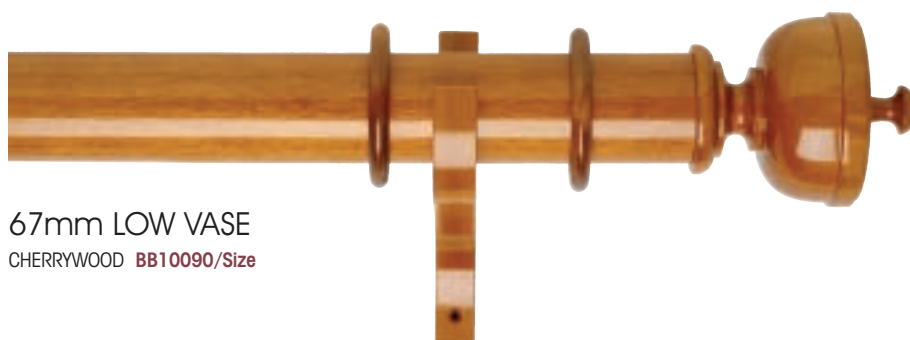

Byron & Byron 67mm Poles

RECESS BRACKET
CHERRYWOOD **BB10132**
Base Diameter: 110mm Projection: 41mm

ARCHITRAVE EXT BRACKET
CHERRYWOOD **BB10117**
Length: 160mm Projection: 220mm

BRASS STANDARD BRACKET **BB10130**
Length: 160mm Projection: 120mm