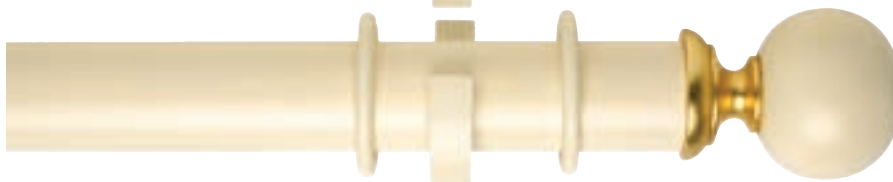

67mm PLAIN BALL
ANTIQUE CREAM AND GOLD **BB10107/Size**