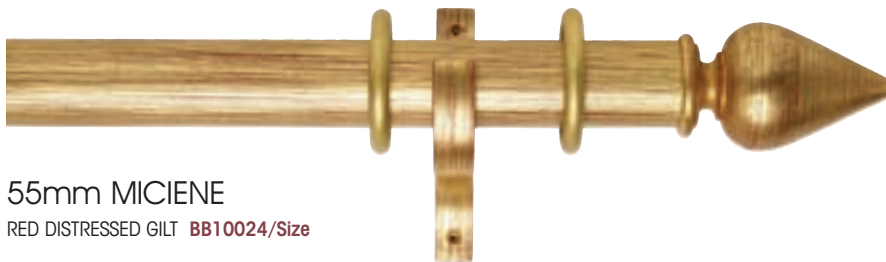

1 pack of 1

1 pack of 1

Byron & Byron 55mm Poles

55mm APULIA
RED DISTRESSED GILT **BB10012/Size**

DECORATIVE BRACKET
RED DISTRESSED GILT **BB10055**
Length: 230mm Projection: 180mm

55mm MICIENE
RED DISTRESSED GILT **BB10024/Size**