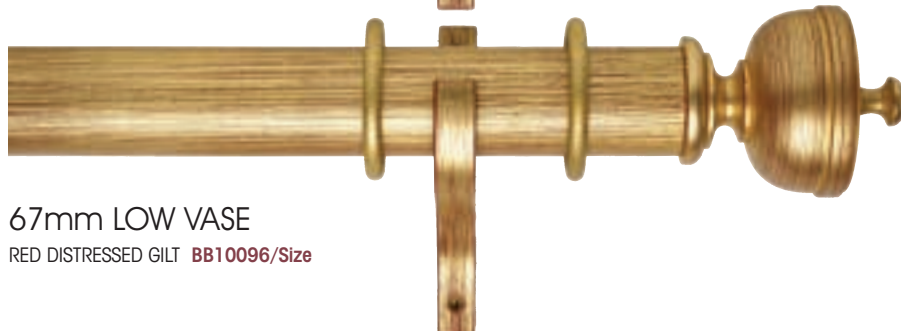

67mm LOW VASE

RED DISTRESSED GILT **BB10096/Size**

BRASS STANDARD
BRACKET **BB10130**
Length: 160mm Projection: 120mm