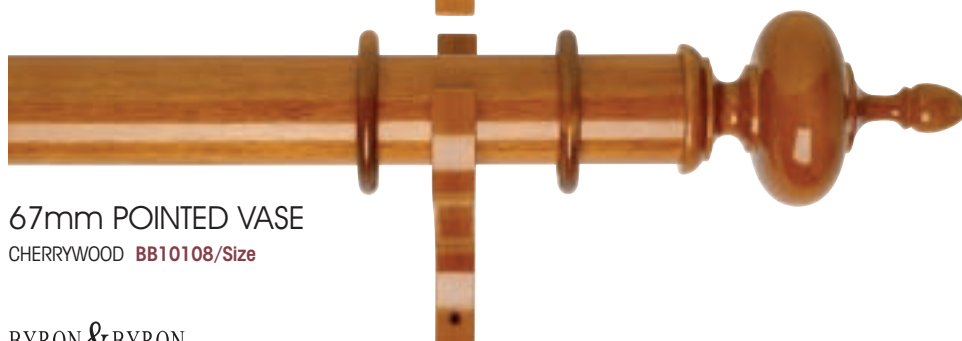

67mm POINTED VASE
CHERRYWOOD **BB10108/Size**

BYRON & BYRON

Specification: 67mm Wood Pole in a Cherrywood finish. 2.40m pole is supplied in one piece, 3.00m pole is supplied in two 1.50m pieces, 3.60m pole is supplied in two 1.80m pieces. Architrave brackets included in the pole sets. 10 rings per metre are recommended.

Low Vase Finial length: 137mm Plain Ball Finial length: 127mm
Pointed Vase Finial length: 175mm

Wood Bracket projection: 140mm. Backplate depth: 170mm.

Packing: Box pack including all fixtures and instructions.

Quantity: 1 pack of 1

Size (cm) 180 | 240 | 300 | 360

Accessories:

Cat No	Description	Quantity
BB10117	Architrave Ext Bracket Cherrywood	1 pack of 1
BB10132	Recess Bracket Cherrywood	1 pack of 1
BB10140	Rings Cherrywood	1 pack of 6
BB10148	Holdbacks Cherrywood	1 pack of 2
BB10130	Brass Standard Bracket	1 pack of 1
BB10131	Chrome Standard Bracket	1 pack of 1
BB10166	Brass Centre Bracket	1 pack of 1
BB10167	Chrome Centre Bracket	1 pack of 1