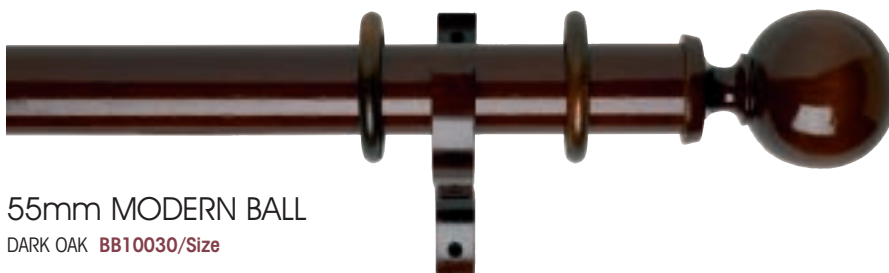

55mm MODERN BALL
DARK OAK **BB10030/Size**

BYRON & BYRON

Specification: 55mm Wood Pole in a Dark Oak finish. 2.40m pole is supplied in one piece, 3.00m pole is supplied in two 1.50m pieces, 3.60m pole is supplied in two 1.80m pieces. 10 rings per metre are recommended.

Apulia Finial length: 118mm   Miciene Finial length: 135mm
Modern Ball Finial length: 126mm

Wood Bracket projection: 140mm. Backplate depth: 170mm.

Box pack including all fixtures and instructions.

Packing:

Quantity:

1 pack of 1

Size (cm)

180 | 240 | 300 | 360

Accessories:

Cat No

BB10045

BB10060

BB10067

BB10075

BB10150

BB10162

BB10163

BB10164

BB10165

Description

Cup Bracket Dark Oak

Plain Closed Bracket Dark Oak

Recess Bracket Dark Oak

Rings Dark Oak

Holdbacks Dark Oak

Brass standard bracket

Chrome standard bracket

Brass centre bracket

Chrome centre bracket

Quantity

1 pack of 1

1 pack of 1

1 pack of 1

1 pack of 6

1 pack of 2

1 pack of 1

1 pack of 1

1 pack of 1

1 pack of 1