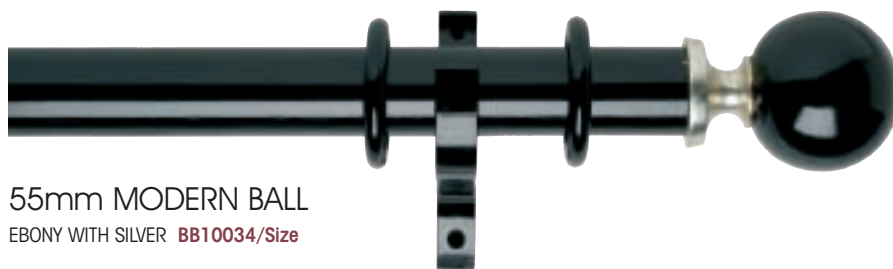

55mm MODERN BALL
EBONY WITH SILVER **BB10034/Size**