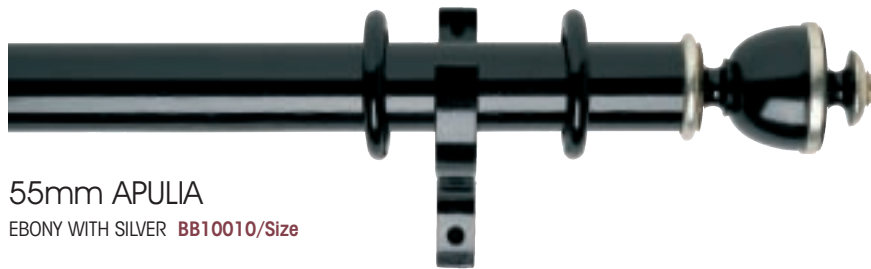

1 pack of 6

1 pack of 2

1 pack of 1

1 pack of 1

1 pack of 1

1 pack of 1

Byron & Byron 55mm Poles

55mm APULIA
EBONY WITH SILVER **BB10010/Size**