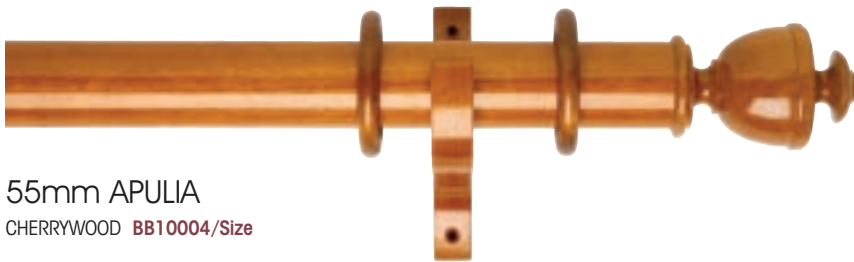

Byron & Byron 55mm Poles

55mm APULIA
CHERRYWOOD **BB10004/Size**