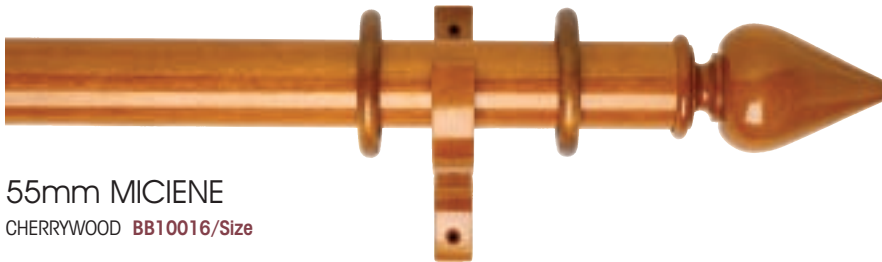

1 pack of 1

1 pack of 1

1 pack of 1

Byron & Byron 55mm Poles

55mm APULIA
CHERRYWOOD **BB10004/Size**

PLAIN CLOSED BRACKET
CHERRYWOOD **BB10059**
Length: 155mm Projection: 164mm

55mm MICIENE
CHERRYWOOD **BB10016/Size**

RECESS BRACKET
CHERRYWOOD **BB10066**
Base Diameter: 99mm Projection: 41mm

55mm MODERN BALL
CHERRYWOOD **BB10028/Size**

HOLDBACK
CHERRYWOOD **BB10148**
Diameter: 120mm Projection: 140mm

BYRON & BYRON

Specification: 55mm Wood Pole in a Cherrywood finish. 2.40m pole is supplied in one piece, 3.00m pole is supplied in two 1.50m pieces, 3.60m pole is supplied in two 1.80m pieces. 10 rings per metre are recommended.