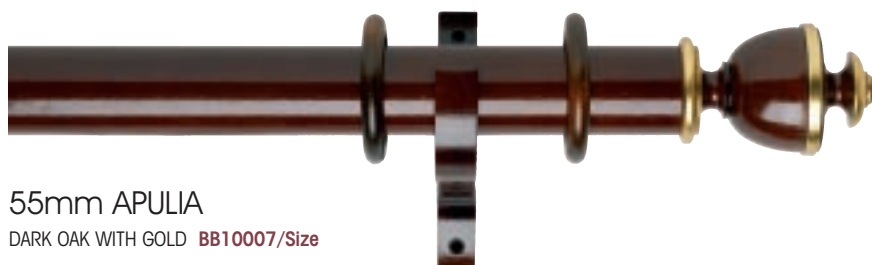

Cup Bracket Dark Oak

Plain Closed Bracket Dark Oak

Recess Bracket Dark Oak

Rings Dark Oak

Holdbacks Dark Oak

Brass standard bracket

Chrome standard bracket

Brass centre bracket

1 pack of 1

1 pack of 1

1 pack of 1

Byron & Byron 55mm Poles

55mm APULIA

DARK OAK WITH GOLD **BB10007/Size**PLAIN CLOSED BRACKET
DARK OAK **BB10060**
Length: 155mm Projection: 164mmRECESS BRACKET
DARK OAK **BB10067**
Base Diameter: 99mm Projection: 41mm