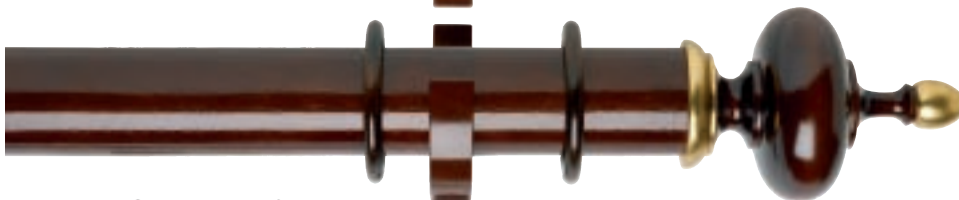

67mm POINTED VASE
DARK OAK WITH GOLD **BB10111/Size**

BRASS CENTRE BRACKET **BB10166**
Height: 50mm Projection: 85mm

BYRON & BYRON

Specification: 67mm Wood Pole in a Dark Oak with Gold finish. 2.40m pole is supplied in one piece, 3.00m pole is supplied in two 1.50m pieces, 3.60m pole is supplied in two 1.80m pieces. Architrave brackets included in the pole sets. 10 rings per metre are recommended.
Low Vase Finial length: 137mm Plain Ball Finial length: 127mm
Pointed Vase Finial length: 175mm

Wood Bracket projection: 140m. Backplate depth: 170m.
Packing: Box pack including all fixtures and instructions.
Quantity: 1 pack of 1
Size (cm) 180 | 240 | 300 | 360

Accessories:

Cat No	Description	Quantity
BB10118	Architrave Ext Bracket Dark Oak	1 pack of 1
BB10133	Recess Bracket Dark Oak	1 pack of 1
BB10141	Rings Dark Oak	1 pack of 6
BB10151	Holdbacks Dark Oak with Gold	1 pack of 2
BB10130	Brass Standard Bracket	1 pack of 1
BB10131	Chrome Standard Bracket	1 pack of 1
BB10166	Brass Centre Bracket	1 pack of 1
BB10167	Chrome Centre Bracket	1 pack of 1