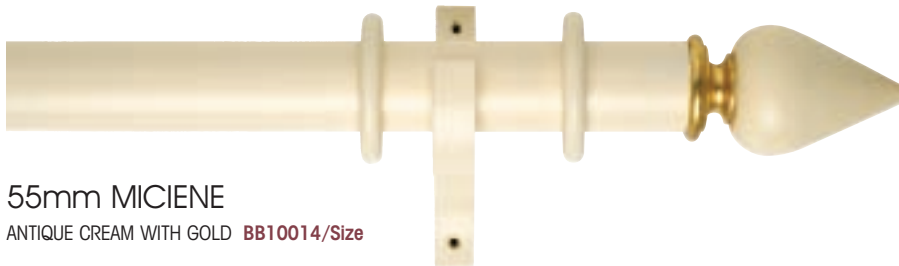

1 pack of 2

1 pack of 1

1 pack of 1

1 pack of 1

1 pack of 1

Byron & Byron 55mm Poles

55mm APULIA

ANTIQUÉ CREAM WITH GOLD **BB10002/Size**

DECORATIVE BRACKET
ANTIQUÉ CREAM WITH GOLD **BB10050**
Length: 230mm Projection: 180mm

55mm MICIENE

ANTIQUÉ CREAM WITH GOLD **BB10014/Size**

PLAIN CLOSED BRACKET
ANTIQUÉ CREAM **BB10057**
Length: 155mm Projection: 164mm

BYRON & BYRON

Specification: 55mm Wood Pole in an Antique Cream and Gold finish. 2.40m pole is supplied in one piece, 3.00m pole is supplied in two 1.50m pieces, 3.60m pole is supplied in two 1.80m pieces. 10 rings per metre are recommended.