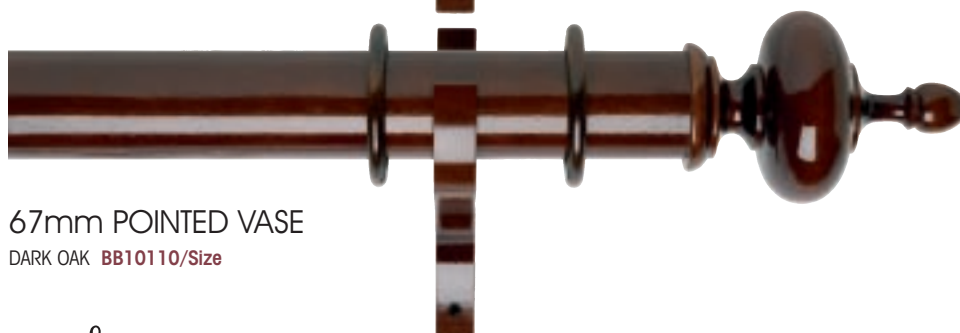

67mm POINTED VASE
DARK OAK **BB10110/Size**

BYRON & BYRON

Specification: 67mm Wood Pole in a Dark Oak finish. 2.40m pole is supplied in one piece, 3.00m pole is supplied in two 1.50m pieces, 3.60m pole is supplied in two 1.80m pieces. Architrave brackets included in the pole sets. 10 rings per metre are recommended.

Low Vase Finial length: 137mm Plain Ball Finial length: 127mm
Pointed Vase Finial length: 175mm

Wood Bracket projection: 140mm. Backplate depth: 170mm.

Packing: Box pack including all fixtures and instructions.

Quantity: 1 pack of 1

Size (cm) 180 | 240 | 300 | 360

Accessories:

Cat No	Description	Quantity
BB10118	Architrave Ext Bracket Dark Oak	1 pack of 1
BB10133	Recess Bracket Dark Oak	1 pack of 1
BB10141	Rings Dark Oak	1 pack of 6
BB10150	Holdbacks Dark Oak	1 Pack of 2
BB10130	Brass Standard Bracket	1 pack of 1
BB10131	Chrome Standard Bracket	1 pack of 1
BB10166	Brass Centre Bracket	1 pack of 1
BB10167	Chrome Centre Bracket	1 pack of 1