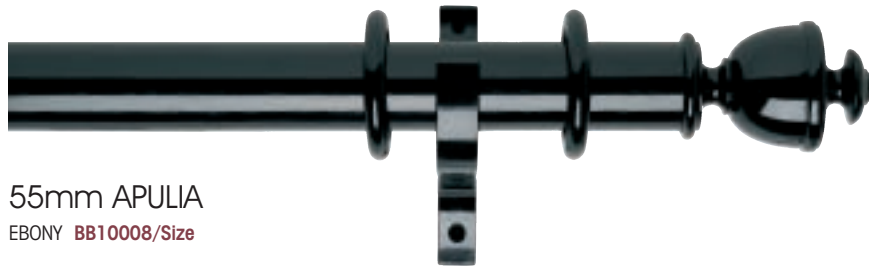

Byron & Byron 55mm Poles

DECORATIVE BRACKET
EBONY **BB10052**
Length: 230mm Projection: 180mm

55mm APULIA
EBONY **BB10008/Size**

PLAIN CLOSED BRACKET
EBONY **BB10061**
Length: 155mm Projection: 164mm

55mm MICIENE
EBONY **BB10020/Size**