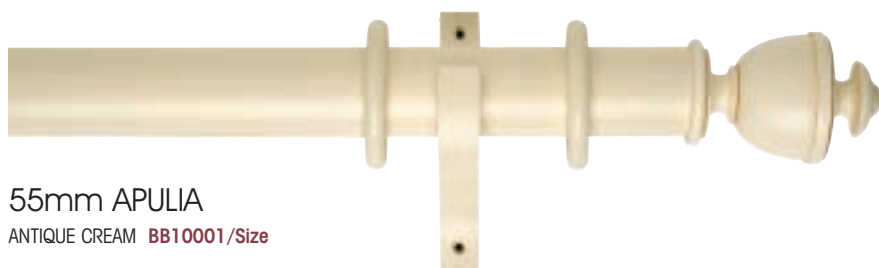

Byron & Byron 55mm Poles

55mm APULIA

ANTIQUÉ CREAM **BB10001/Size**