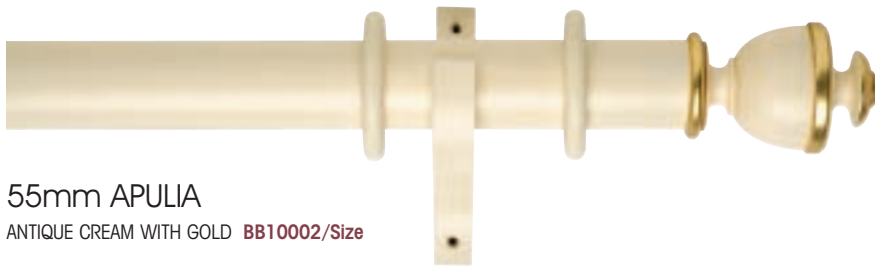

1 pack of 2

1 pack of 1

1 pack of 1

1 pack of 1

1 pack of 1

Byron & Byron 55mm Poles

55mm APULIA

ANTIQUÉ CREAM WITH GOLD **BB10002/Size**

DECORATIVE BRACKET
ANTIQUÉ CREAM WITH GOLD **BB10050**
Length: 230mm Projection: 180mm

55mm MICIENE

ANTIQUÉ CREAM WITH GOLD **BB10014/Size**

PLAIN CLOSED BRACKET
ANTIQUÉ CREAM **BB10057**
Length: 155mm Projection: 164mm

BYRON & BYRON

Specification: 55mm Wood Pole in an Antique Cream and Gold finish. 2.40m pole is supplied in one piece, 3.00m pole is supplied in two 1.50m pieces, 3.60m pole is supplied in two 1.80m pieces. 10 rings per metre are recommended.