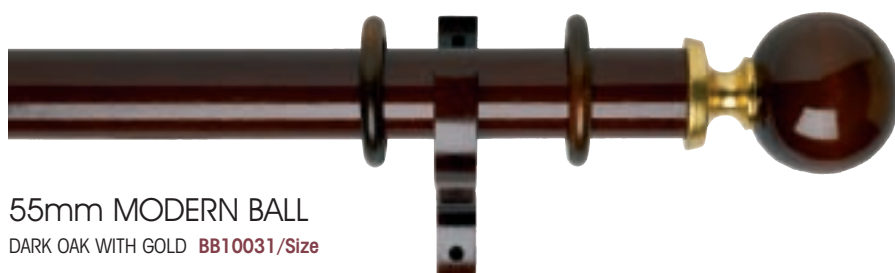

1 pack of 1

1 pack of 1

1 pack of 1

Byron & Byron 55mm Poles

55mm APULIA

DARK OAK WITH GOLD **BB10007/Size**PLAIN CLOSED BRACKET
DARK OAK **BB10060**
Length: 155mm Projection: 164mmRECESS BRACKET
DARK OAK **BB10067**
Base Diameter: 99mm Projection: 41mm

55mm MICIENE

DARK OAK WITH GOLD **BB10019/Size**HOLDBACK DARK OAK
WITH GOLD **BB10151**
Diameter: 120mm Projection: 140mmBRASS END BRACKET
BB10162
Height: 140mm Projection: 95mm

55mm MODERN BALL

DARK OAK WITH GOLD **BB10031/Size**BRASS CENTRE BRACKET
BB10164
Height: 40mm Projection: 95mm

BYRON & BYRON

Specification: 55mm Wood Pole in a Dark Oak with Gold finish. 2.40m pole is supplied in one piece, 3.00m pole is supplied in two 1.50m pieces, 3.60m pole is supplied in two 1.80m pieces. 10 rings per metre are recommended.