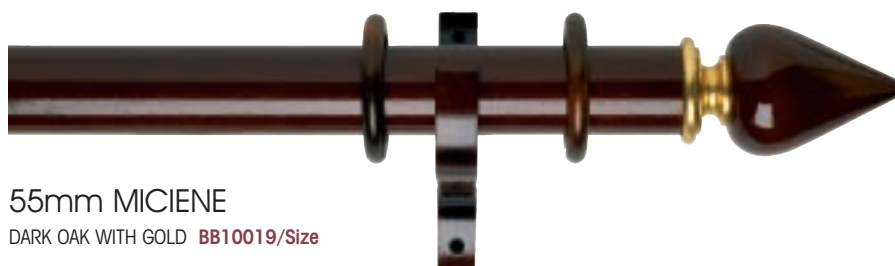

1 pack of 1

1 pack of 1

1 pack of 1

Byron & Byron 55mm Poles

55mm APULIA

DARK OAK WITH GOLD **BB10007/Size**PLAIN CLOSED BRACKET
DARK OAK **BB10060**
Length: 155mm Projection: 164mmRECESS BRACKET
DARK OAK **BB10067**
Base Diameter: 99mm Projection: 41mm

55mm MICIENE

DARK OAK WITH GOLD **BB10019/Size**HOLDBACK DARK OAK
WITH GOLD **BB10151**
Diameter: 120mm Projection: 140mmBRASS END BRACKET
BB10162
Height: 140mm Projection: 95mm

55mm MODERN BALL

DARK OAK WITH GOLD **BB10031/Size**BRASS CENTRE BRACKET
BB10164
Height: 40mm Projection: 95mm

BYRON & BYRON

Specification: 55mm Wood Pole in a Dark Oak with Gold finish. 2.40m pole is supplied in one piece, 3.00m pole is supplied in two 1.50m pieces, 3.60m pole is supplied in two 1.80m pieces. 10 rings per metre are recommended.