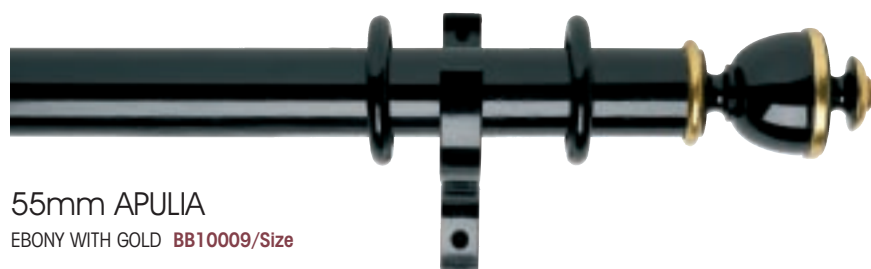

1 pack of 6

1 pack of 2

1 pack of 1

1 pack of 1

1 pack of 1

1 pack of 1

Byron & Byron 55mm Poles

DECORATIVE BRACKET
EBONY WITH GOLD **BB10053**
Length: 230mm Projection: 180mm

PLAIN CLOSED BRACKET
EBONY **BB10061**
Length: 155mm Projection: 164mm

RECESS BRACKET
EBONY **BB10068**
Base Diameter: 99mm Projection: 41mm

HOLDBACK EBONY WITH GOLD **BB10160**
Diameter: 120mm Projection: 140mm

BRASS END BRACKET
BB10162
Height: 140mm Projection: 95mm

BRASS CENTRE BRACKET
BB10164
Height: 40mm Projection: 95mm

55mm APULIA
EBONY WITH GOLD **BB10009/Size**

55mm MICIENE
EBONY WITH GOLD **BB10021/Size**

55mm MODERN BALL
EBONY WITH GOLD **BB10033/Size**

BYRON & BYRON

Specification: 55mm Wood Pole in an Ebony with Gold finish. 2.40m pole is supplied in one piece, 3.00m pole is supplied in two 1.50m pieces, 3.60m pole is supplied in two 1.80m pieces. 10 rings per metre are recommended.