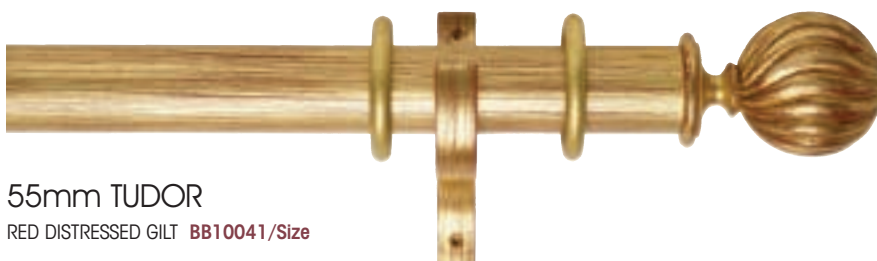

55mm TUDOR
RED DISTRESSED GILT **BB10041/Size**

BYRON & BYRON

Specification: 55mm Wood Pole in a Red Distressed Gilt finish. 2.40m pole is supplied in one piece, 3.00m pole is supplied in two 1.50m pieces, 3.60m pole is supplied in two 1.80m pieces. 10 rings per metre are recommended.

Apulia Finial length: 118mm   Miciene Finial length: 135mm
Modern Ball Finial length: 126mm   Tudor Finial length: 126mm

Wood Bracket projection: 140mm. Backplate depth: 170mm.

Box pack including all fixtures and instructions.

Packing:

Quantity:

Size (cm)

1 pack of 1

180 | 240 | 300 | 360

Accessories:

Cat No

BB10047

BB10055

BB10062

BB10069

BB10076

BB10156

BB10162

BB10163

BB10164

BB10165

Description

Cup Bracket Red Distressed Gilt

Decorative Bracket Red Distressed Gilt

Plain Closed Bracket Red Distressed Gilt

Recess Bracket Red Distressed Gilt

Rings Red Distressed Gilt

Holdbacks Red Distressed Gilt

Brass standard bracket

Chrome standard bracket

Brass centre bracket

Chrome centre bracket

Quantity

1 pack of 1

1 pack of 1

1 pack of 1

1 pack of 1

1 pack of 6

1 pack of 2

1 pack of 1

1 pack of 1

1 pack of 1

1 pack of 1