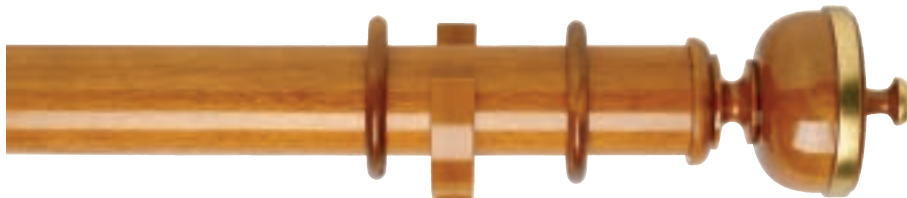

Byron & Byron 67mm Poles

RECESS BRACKET
CHERRYWOOD **BB10132**
Base Diameter: 110mm Projection: 41mm

ARCHITRAVE EXT BRACKET
CHERRYWOOD **BB10117**
Length: 160mm Projection: 220mm

BRASS STANDARD BRACKET **BB10130**
Length: 160mm Projection: 120mm