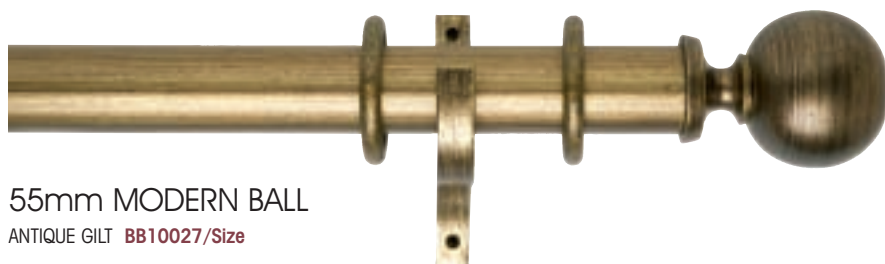

BYRON & BYRON

Specification: 55mm Wood Pole in an Antique Cream and Gold finish. 2.40m pole is supplied in one piece, 3.00m pole is supplied in two 1.50m pieces, 3.60m pole is supplied in two 1.80m pieces. 10 rings per metre are recommended.

Byron & Byron 55mm Poles

55mm APULIA
ANTIQUÉ GILT **BB10003/Size**

DECORATIVE BRACKET
ANTIQUÉ GILT **BB10051**
Length: 230mm Projection: 180mm

55mm MICIENE
ANTIQUÉ GILT **BB10015/Size**

PLAIN CLOSED BRACKET
ANTIQUÉ GILT **BB10058**
Length: 155mm Projection: 164mm

BYRON & BYRON

Specification: 55mm Wood Pole in an Antique Gilt finish. 2.40m pole is supplied in one piece, 3.00m pole is supplied in two 1.50m pieces, 3.60m pole is supplied in two 1.80m pieces. 10 rings per metre are recommended.