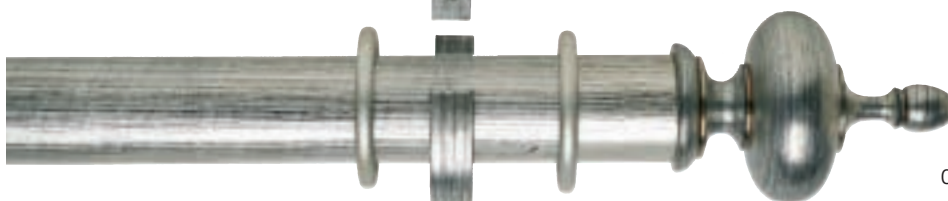

67mm POINTED VASE

BLACK DISTRESSED SILVER **BB10113/Size**

CHROME CENTRE BRACKET **BB10167**
Height: 50mm Projection: 85mm

BYRON & BYRON

Specification: 67mm Wood Pole in a Black Distressed Silver finish. 2.40m pole is supplied in one piece, 3.00m pole is supplied in two 1.50m pieces, 3.60m pole is supplied in two 1.80m pieces. Architrave brackets included in the pole sets. 10 rings per metre are recommended.

Artichoke Finial length: 150mm Imperial Finial length: 160mm
Low Vase Finial length: 137mm Plain Ball Finial length: 127mm
Pointed Vase Finial length: 175mm

Wood Bracket projection: 140mm. Backplate depth: 170mm.

Packing: Box pack including all fixtures and instructions.

Quantity: 1 pack of 1

Size (cm): 180 | 240 | 300 | 360

Accessories:

Cat No	Description	Quantity
BB10119	Architrave Ext Bracket Black Dist Silver	1 pack of 1
BB10128	Sienna Bracket Black Dist Silver	1 pack of 1
BB10134	Recess Bracket Black Dist Silver	1 pack of 1
BB10142	Rings Black Distressed Silver	1 pack of 6
BB10152	Holdbacks Black Dist Silver	1 pack of 2
BB10130	Brass Standard Bracket	1 pack of 1
BB10131	Chrome Standard Bracket	1 pack of 1
BB10166	Brass Centre Bracket	1 pack of 1
BB10167	Chrome Centre Bracket	1 pack of 1