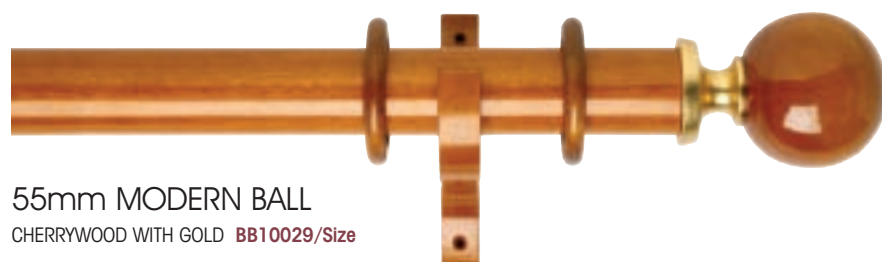

1 pack of 1

1 pack of 1

1 pack of 1

Byron & Byron 55mm Poles

55mm APULIA

CHERRYWOOD WITH GOLD **BB10005/Size**

55mm MICIENE

CHERRYWOOD WITH GOLD **BB10017/Size**

55mm MODERN BALL

CHERRYWOOD WITH GOLD **BB10029/Size**

PLAIN CLOSED BRACKET
CHERRYWOOD **BB10059**
Length: 155mm Projection: 164mm

RECESS BRACKET
CHERRYWOOD **BB10066**
Base Diameter: 99mm Projection: 41mm