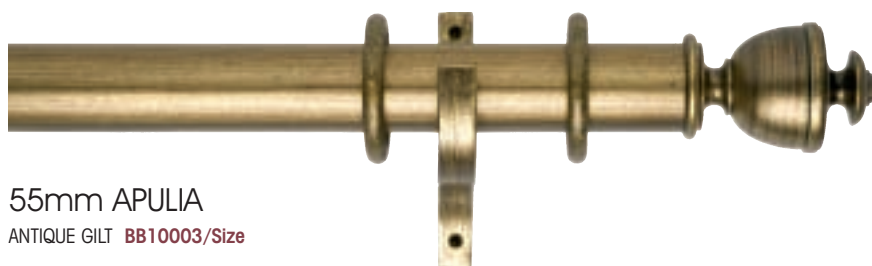

Byron & Byron 55mm Poles

55mm APULIA
ANTIQUÉ GILT **BB10003/Size**