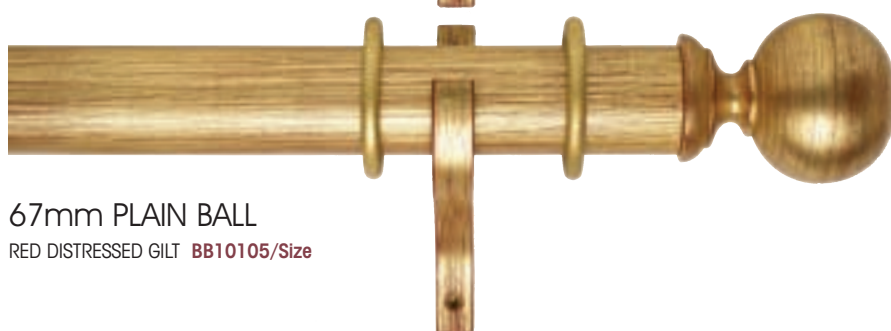

67mm PLAIN BALL

RED DISTRESSED GILT **BB10105/Size**

HOLDBACK RED
DISTRESSED GILT **BB10156**
Diameter: 120mm Projection: 140mm