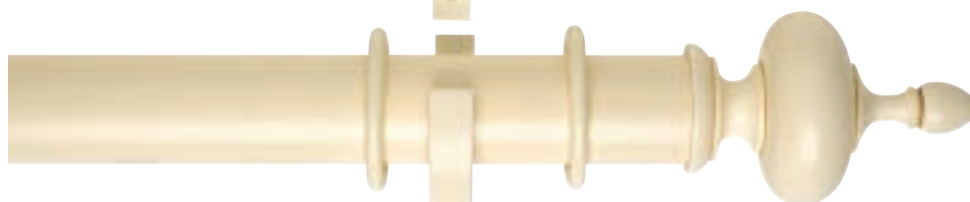

ANTIQUE CREAM **BB10080/Size**

67mm IMPERIAL VASE

ANTIQUE CREAM **BB10085/Size**

67mm LOW VASE

ANTIQUE CREAM **BB10097/Size**

67mm PLAIN BALL

ANTIQUE CREAM **BB10106/Size**

67mm POINTED VASE