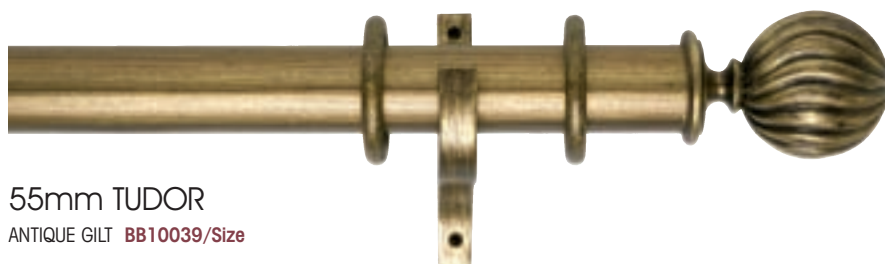

55mm TUDOR
ANTIQUÉ GILT **BB10039/Size**

BYRON & BYRON

Specification: 55mm Wood Pole in an Antique Gilt finish. 2.40m pole is supplied in one piece, 3.00m pole is supplied in two 1.50m pieces, 3.60m pole is supplied in two 1.80m pieces. 10 rings per metre are recommended.

Apulia Finial length: 118mm Miciene Finial length: 135mm
Modern Ball Finial length: 126mm Tudor Finial length: 126mm

Wood Bracket projection: 140mm. Backplate depth: 170mm.

Box pack including all fixtures and instructions.

Packing:

Quantity:

Size (cm)

1 pack of 1

180 | 240 | 300 | 360

Accessories:

Cat No

BB10043

BB10051

BB10058

BB10065

BB10071

BB10153

BB10162

BB10163

BB10164

BB10165

Description

Cup Bracket Antique Gilt

Decorative Bracket Antique Gilt

Plain Closed Bracket Antique Gilt

Recess Bracket Antique Gilt

Rings Antique Gilt

Holdbacks Antique Gilt

Brass standard bracket

Chrome standard bracket

Brass centre bracket

Chrome centre bracket

Quantity

1 pack of 1

1 pack of 1

1 pack of 1

1 pack of 1

1 pack of 6

1 pack of 2

1 pack of 1

1 pack of 1

1 pack of 1

1 pack of 1