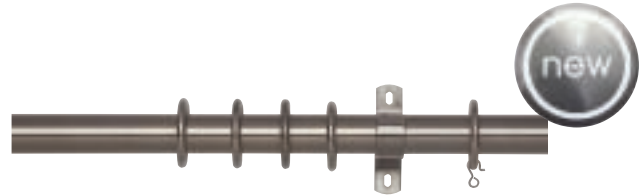

## 19mm POLES

CHROME EFFECT

SATIN NICKEL EFFECT

**Description:** All poles come complete with a joining piece, allowing poles to be joined together to cover wider windows. Additional brackets should be purchased to support the join. Bay window corner joints are ideal for angles up to 60° suitable for use with lightweight curtains up to 4.0kg (8.8lbs).

**Packing:** Shrink wrapped.

Cat No	Description	Size (cm)	Quantity
10006420	Chrome Effect	120	1 pack of 1
10006421	Satin Nickel Effect	120	1 pack of 1
10006422	Chrome Effect	180	1 pack of 1
10006423	Satin Nickel Effect	180	1 pack of 1

CHROME EFFECT POLE KIT

SATIN NICKEL EFFECT POLE KIT

**Description:** Complete with brackets and rings. All poles 240cm and over are supplied in two parts complete with a joiner and three fixing brackets.