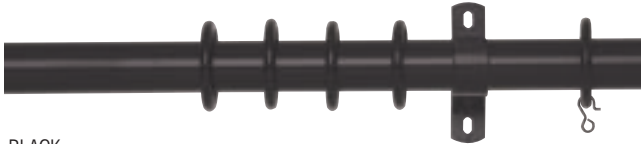

## 28mm POLES

CHROME EFFECT

BURNISHED BRASS EFFECT

BRUSHED SILVER EFFECT

BLACK

**Description:** 28mm Mix and Match poles are available in four different finishes to co-ordinate with finials. All poles come complete with a joining piece, allowing poles to be joined together to cover wider windows. Additional brackets should be purchased to support the join. Suitable for medium weight curtains up to 8.0kg (17.6lbs).

**Packing:** Shrink wrapped.

Cat No	Description	Size (cm)	Quantity
10006460	Chrome Effect	120	1 pack of 1
10006462	Burnished Brass Effect	120	1 pack of 1
10006464	Brushed Silver Effect	120	1 pack of 1
10006466	Black	120	1 pack of 1
10006461	Chrome Effect	180	1 pack of 1
10006463	Burnished Brass Effect	180	1 pack of 1
10006465	Brushed Silver Effect	180	1 pack of 1
10006467	Black	180	1 pack of 1

CHROME EFFECT

BRUSHED SILVER EFFECT

BURNISHED BRASS EFFECT

BLACK

**Description:** Complete with brackets and rings. All poles 240cm and over are supplied in two parts complete with a joiner and three fixing brackets