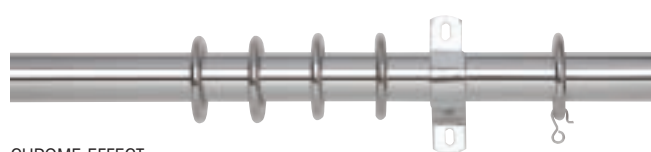

CHROME EFFECT