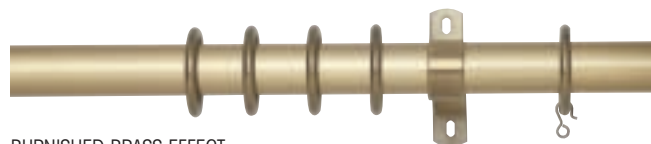

## 28mm POLES

CHROME EFFECT

BURNISHED BRASS EFFECT

BRUSHED SILVER EFFECT

BLACK

**Description:** 28mm Mix and Match poles are available in four different finishes to co-ordinate with finials. All poles come complete with a joining piece, allowing poles to be joined together to cover wider windows. Additional brackets should be purchased to support the join. Suitable for medium weight curtains up to 8.0kg (17.6lbs).

**Packing:** Shrink wrapped.

Cat No	Description	Size (cm)	Quantity
10006460	Chrome Effect	120	1 pack of 1
10006462	Burnished Brass Effect	120	1 pack of 1
10006464	Brushed Silver Effect	120	1 pack of 1
10006466	Black	120	1 pack of 1
10006461	Chrome Effect	180	1 pack of 1
10006463	Burnished Brass Effect	180	1 pack of 1
10006465	Brushed Silver Effect	180	1 pack of 1
10006467	Black	180	1 pack of 1

CHROME EFFECT

BRUSHED SILVER EFFECT

BURNISHED BRASS EFFECT

BLACK

**Description:** Complete with brackets and rings. All poles 240cm and over are supplied in two parts complete with a joiner and three fixing brackets