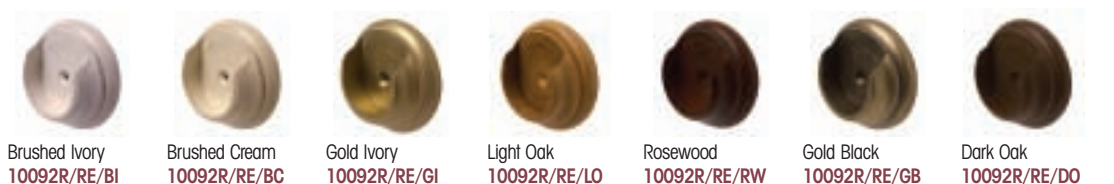

Packing: Shrinkwrapped
Size (cm): 150 | 180 | 210 | 240 | 300 **Quantity:** 1 pack of 1
Size (cm): 360 | 420 | 480 | 600

Modern Country 55mm Poles

55mm RINGS

Quantity 1 pack of 6

HOLDBACKS

Quantity 1 pack of 1
Holdback Length 120mm

FLORAL HOLDBACKS

Quantity 1 pack of 1
Holdback Length 130mm

55mm CUP BRACKET

Quantity 1 pack of 1
Size Projection 155mm

55mm ARCHITRAVE BRACKETS

Quantity 1 pack of 1
Size Projection 126mm

55mm RECESS BRACKET