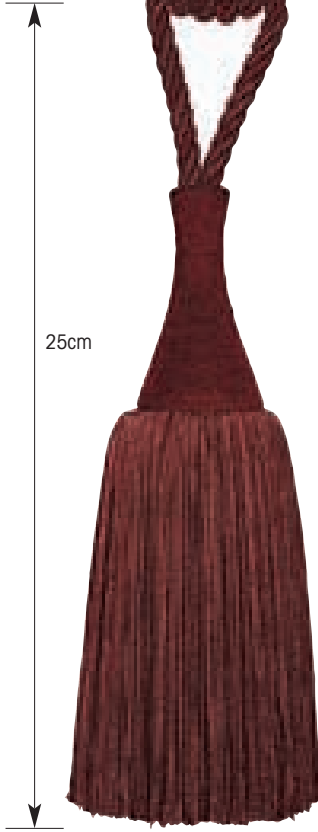

Tiebacks and Trimmings

TIEBACK
1232R/12
Rust