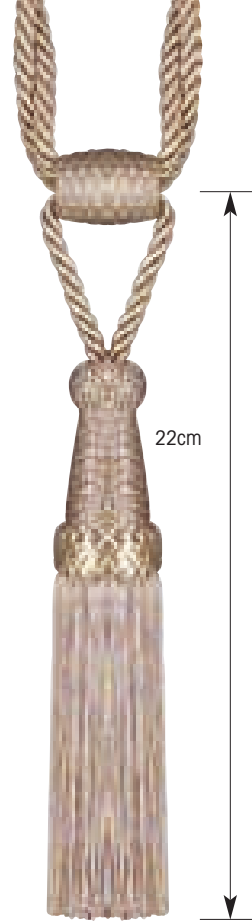

2407R/185
Brown/Silver

ROTINI/SAMPLE/P

Tiebacks

ROTINI/SAMPLE/N
ROTINI/SAMPLE/W

2409R/02
Ivory

2409R/12
Antique

2409R/38
Scarlet

2408R/39
Fuschia

2408R/50
Blue/Grey

2408R/70
Black

2408R/80
Brown Mix

The Rotini wood tiebacks (2409R) and the Rotini Nickel tiebacks (2408R) are available in all of the 8 colours shown above. The Rotini Perspex tiebacks (2407R) are available in the 5 colours opposite, and the colours above with the exception of Colour 70 Black.

Colours:

- 01 Natural/Ivory 03 Beige/Fawn
- 02 Natural/Cream 05 Cream/Vanilla

NB: We recommend sponge cleaning for tiebacks.

Tiebacks

Linnet

2801R/21 Linen

2801R/02
Ivory2801R/03
Pale Green2801R/07
Fawn2801R/11
Wine2801R/12
Dark Blue2801R/17
Gold2801R/18
Cream2801R/22
Wine/Gold2801R/23
Ivory/Linen2801R/24
Sage2801R/25
Nutmeg2801R/26
Black2801R/27
Copper

LINNET TIEBACKS

Single colour barrel tieback.

Material: 100% viscose**Size:** 74cm embrace**Quantity:** Single**Colours:**

02 Ivory	17 Gold	24 Sage
03 Pale Green	18 Cream	25 Nutmeg
07 Fawn	21 Linen	26 Black
11 Wine	22 Wine/Gold	27 Copper
12 Dark Blue	23 Ivory/Linen	