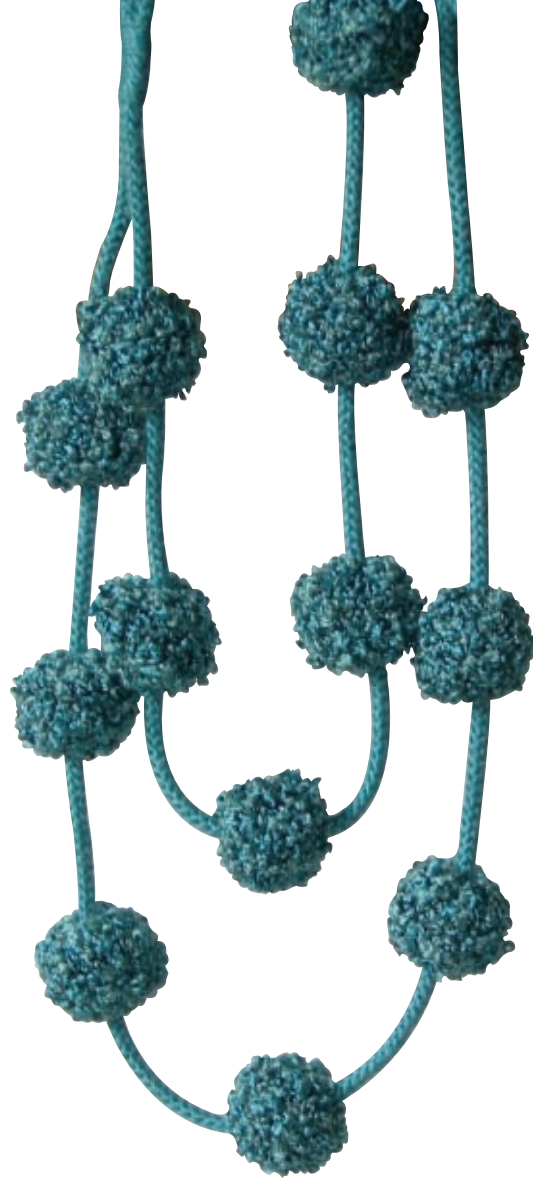

Embrace is 90cm

32cm

POM POM TIEBACK
2941R/19
Peacock

Embrace is 60cm

2942R/04
Pearl

2942R/05
Soft Gold

2942R/06
Chocolate

2942R/07
Black