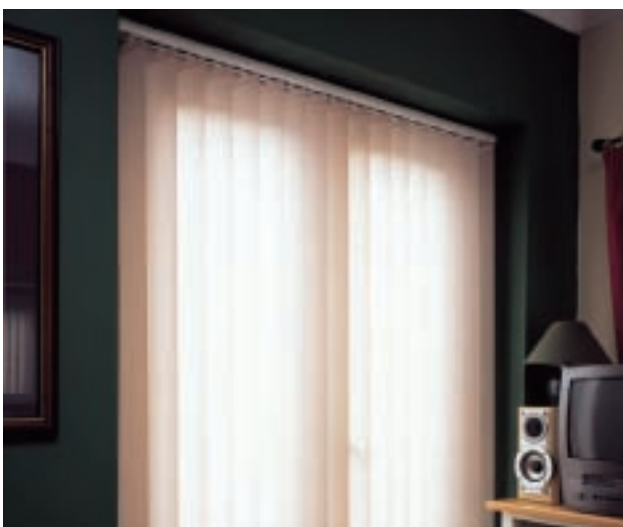

Vertical Blinds

SUNLOVER VERTICAL

Description: High quality corded aluminium headrail with 89mm fabric vanes. Can be easily cut to size
Packing: Clear Acetate
Quantity: 1 pack of 1

Drop: 122cm:**122** 183cm:**183** 244cm:**244**
Width: Carolina / Linatex / Vine Leaf: 137cm and 228cm
Cream / White: 137cm and 229cm