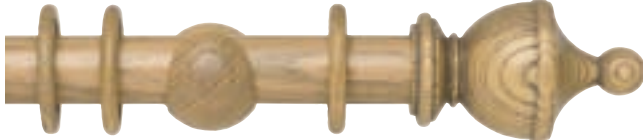

35mm ROMANTICA

ANTIQUÉ WHITE

149/Size/AQX

Specification: Wooden pole with traditional urn finial. Poles are supplied in two pieces. Joining dowel supplied. The join is concealed by the centre support bracket. Matching holdbacks available.
Finial length: 115mm
Bracket projection: 130mm

Wood Poles

50mm ROMANTICA

ANTIQUÉ WHITE

152/Size.AQX

Specification: A 50mm pole complete with all fixings, rings and a classic urn finial. Poles 240cm and above are supplied in two pieces. A joining dowel is supplied. The join is concealed by the centre support bracket.
 Finial length: 150mm
 Bracket projection: 160mm
 Backplate diameter: 40mm

Packing: Jetran

10106R/LO
Diameter:
Projection:
Quantity:

Holdback
70mm
125 - 140mm
1 pack of 1

NEW

Quantity: 1 pack of 1
Size (cm) 120 | 150 | 180 | 240 | 300 | 360
Accessories:

Cat No	Description	Quantity
10103R/LO	Light Oak Rings	1 pack of 4
10105R/LO	Recess Brackets	1 pack of 2

35mm ROMANTICA

LIGHT OAK

149/Size/LTO

Specification: Wooden pole with traditional urn finial. Poles are supplied in two pieces. Joining dowel supplied. The join is concealed by the centre support bracket. Matching holdbacks available.
Finial length: 115mm
Bracket projection: 130mm