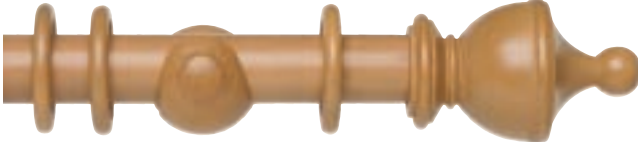

Poles

From classic designs and traditional colours to modern curtain pole designs and on-trend colours which follow the latest fashion.

Information:

Pole is extendable

Suitable for straight window.

Suitable for bay window.

28mm ROMANTICA

ANTIQUÉ PINE

148/Size/AQP

Specification: Wooden pole with traditional urn finial. Poles above 160cm are supplied in two pieces. Joining dowel supplied. The join is concealed by the centre support bracket. Matching holdbacks available.
 Finial length: 85mm
 Bracket projection: 110mm

Packing: Clear Acetate

90011.AQP
Diameter:
Projection:
Quantity:

Holdback
 70mm
 180 mm
 1 pack of 1

Quantity: 1 pack of 1
Size (cm) 160 | 200 | 240 | 300
Accessories:
Cat No 14801.AQP

Description Antique Pine Rings
Quantity 1 pack of 4

35mm ROMANTICA

ANTIQUÉ PINE

149/Size/AQP

Specification: Wooden pole with traditional urn finial. Poles are supplied in two pieces. Joining dowel supplied. The join is concealed by the centre support bracket. Matching holdbacks available.
 Finial length: 115mm
 Bracket projection: 130mm