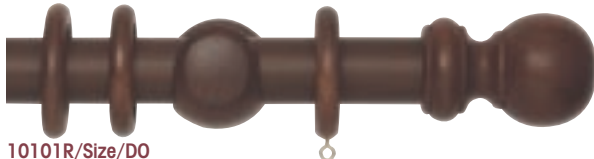

28mm WOODLINE

DARK OAK

10100R/Size/DO

Specification: FSC wood pole. Poles of 240cm and above are supplied in two pieces and include a joining screw and centre bracket.

10 rings per metre
Finial length: 90mm
Bracket projection: 110mm
Backplate diameter: 30mm

35mm WOODLINE

DARK OAK

10101R/Size/DO

Specification: FSC wood pole. Poles of 240cm and above are supplied in two pieces and include a joining screw and centre bracket.

10 rings per metre
Finial length: 90mm
Bracket projection: 120mm
Backplate diameter: 40mm