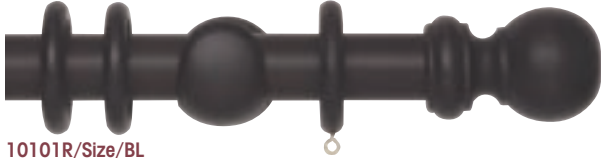

35mm WOODLINE

BLACK

10101R/Size/BL

Specification: FSC wood pole. Poles of 240cm and above are supplied in two pieces and include a joining screw and centre bracket.
10 rings per metre
Finial length: 90mm
Bracket projection: 120mm
Backplate diameter: 40mm

Packing: Jetran

10106R/BL
Diameter:
Projection:
Quantity:

Holdback
70mm
125 - 140mm
1 pack of 1

NEW

Quantity: 1 pack of 1
Size (cm) 120 | 150 | 180 | 240 | 300 | 360
Accessories:

Cat No	Description	Quantity
10103R/BL	Black Rings	1 pack of 4
10105R/BL	Recess Brackets	1 pack of 2