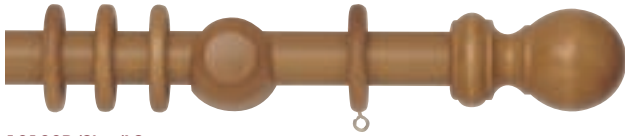

35mm WOODLINE

WHITE

10101R/Size/WH

Specification: FSC wood pole. Poles of 240cm and above are supplied in two pieces and include a joining screw and centre bracket.
10 rings per metre
Finial length: 90mm
Bracket projection: 120mm
Backplate diameter: 40mm

50mm ROMANTICA

ANTIQUÉ PINE

152/Size.AQP

Specification: A 50mm pole complete with all fixings, rings and a classic urn finial. Poles 240cm and above are supplied in two pieces. A joining dowel is supplied. The join is concealed by the centre support bracket.
 Finial length: 150mm
 Bracket projection: 160mm
 Backplate diameter: 40mm

Packing: Clear acetate.

90011.AQP
Diameter:
Projection:
Quantity:

Holdback
 70mm
 180 mm
 1 pack of 1

NEW

Quantity: 1 pack of 1
Size (cm) 180 | 240 | 300 | 360
Accessories:
Cat No 15010.AQP

Description Antique Pine Rings
Quantity 1 pack of 4

Wood Poles

28mm WOODLINE

LIGHT OAK

10100R/Size/LO

Specification: FSC wood pole. Poles of 240cm and above are supplied in two pieces and include a joining screw and centre bracket.
10 rings per metre
Finial length: 90mm
Bracket projection: 110mm
Backplate diameter: 30mm