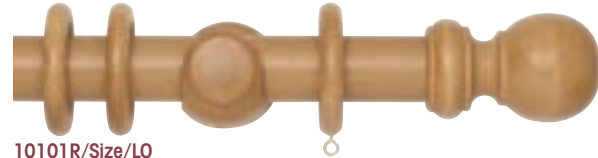

28mm ROMANTICA

ANTIQUÉ WHITE

148/Size/AQX

Specification: Wooden pole with traditional urn finial. Poles above 160cm are supplied in two pieces. Joining dowel supplied. The join is concealed by the centre support bracket. Matching holdbacks available.
Finial length: 85mm
Bracket projection: 110mm

Wood Poles

50mm ROMANTICA

ANTIQUÉ WHITE

152/Size.AQX

Specification: A 50mm pole complete with all fixings, rings and a classic urn finial. Poles 240cm and above are supplied in two pieces. A joining dowel is supplied. The join is concealed by the centre support bracket.
 Finial length: 150mm
 Bracket projection: 160mm
 Backplate diameter: 40mm

Wood Poles

28mm WOODLINE

LIGHT OAK

10100R/Size/LO

Specification: FSC wood pole. Poles of 240cm and above are supplied in two pieces and include a joining screw and centre bracket.
10 rings per metre
Finial length: 90mm
Bracket projection: 110mm
Backplate diameter: 30mm

35mm WOODLINE

LIGHT OAK

10101R/Size/LO

Specification: FSC wood pole. Poles of 240cm and above are supplied in two pieces and include a joining screw and centre bracket.
10 rings per metre
Finial length: 90mm
Bracket projection: 120mm
Backplate diameter: 40mm